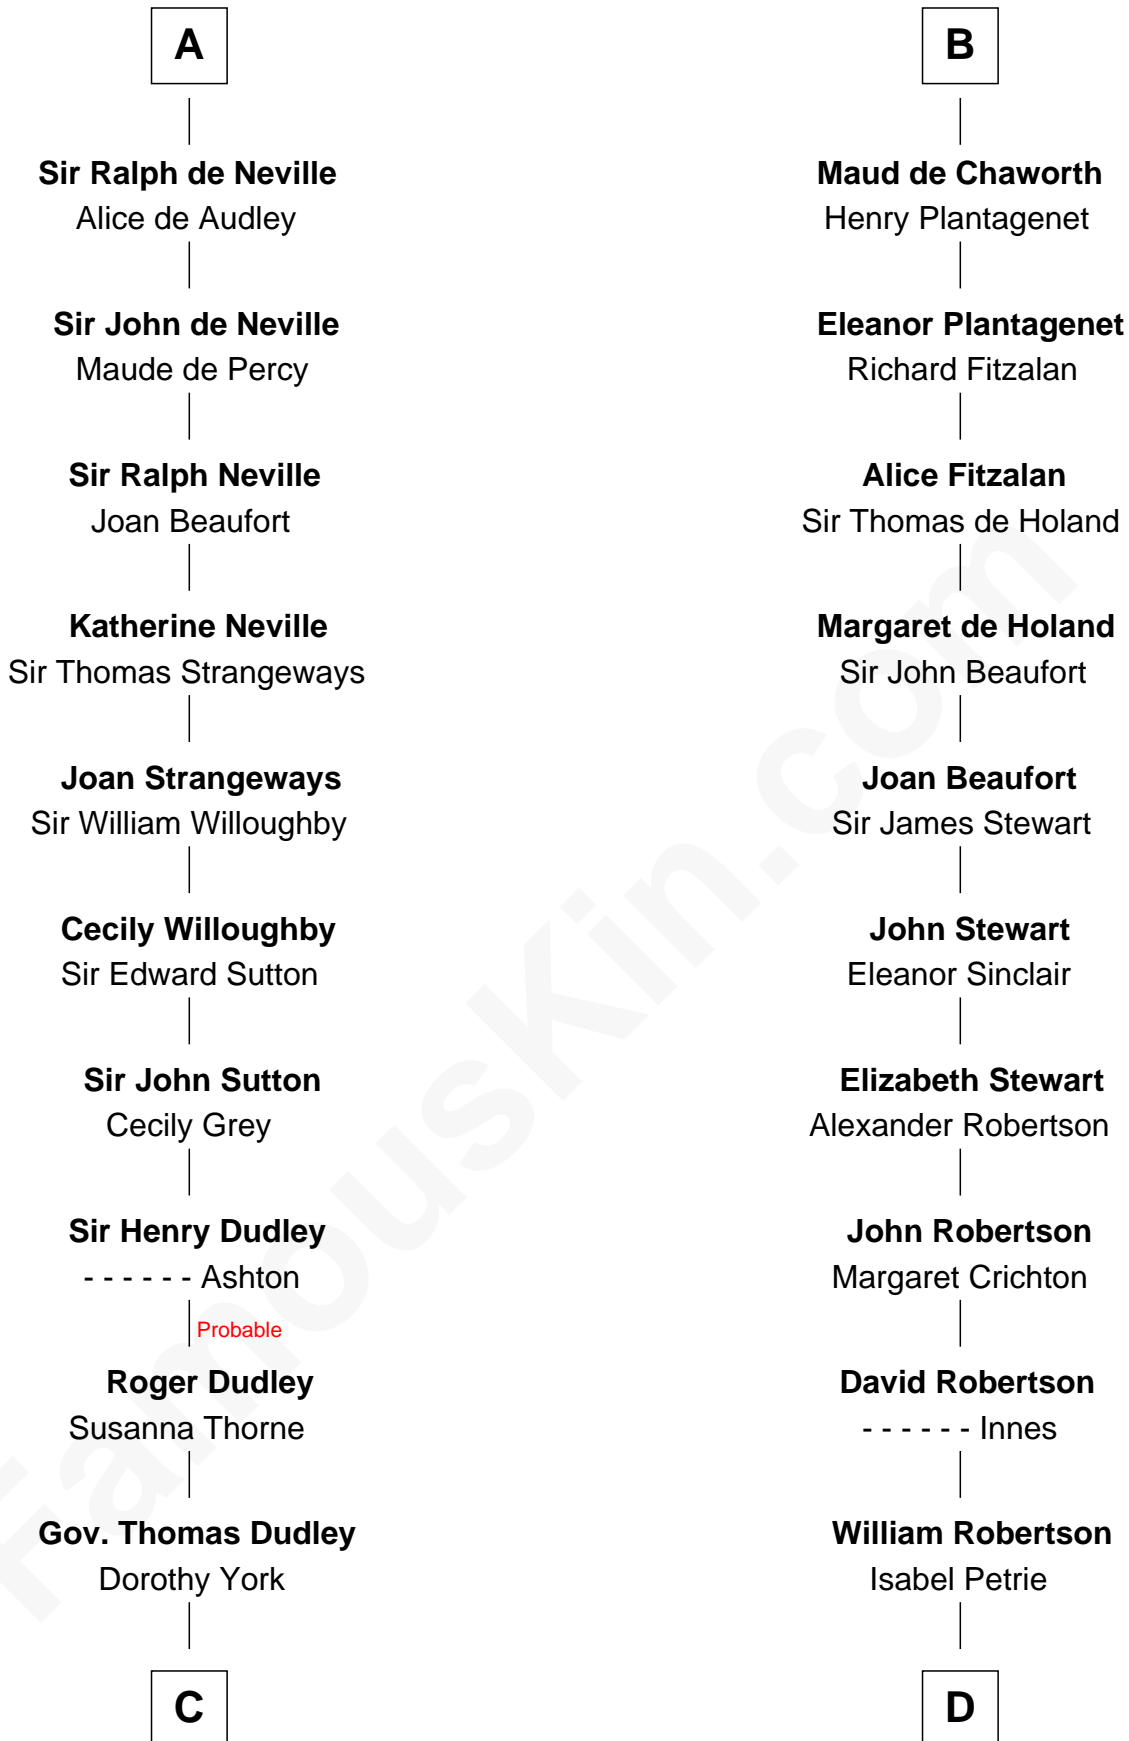

FamousKin.com Relationship Chart of

John Langdon

Signer of the U.S. Constitution

20th cousin 1 time removed of

Patrick Henry

1st and 6th Governor of Virginia

C

Rev. Samuel Dudley

Elizabeth - - - - -

Elizabeth Dudley

Kinsley Hall

Josiah Hall

Mary Woodbury

Mary Hall

John Langdon

John Langdon