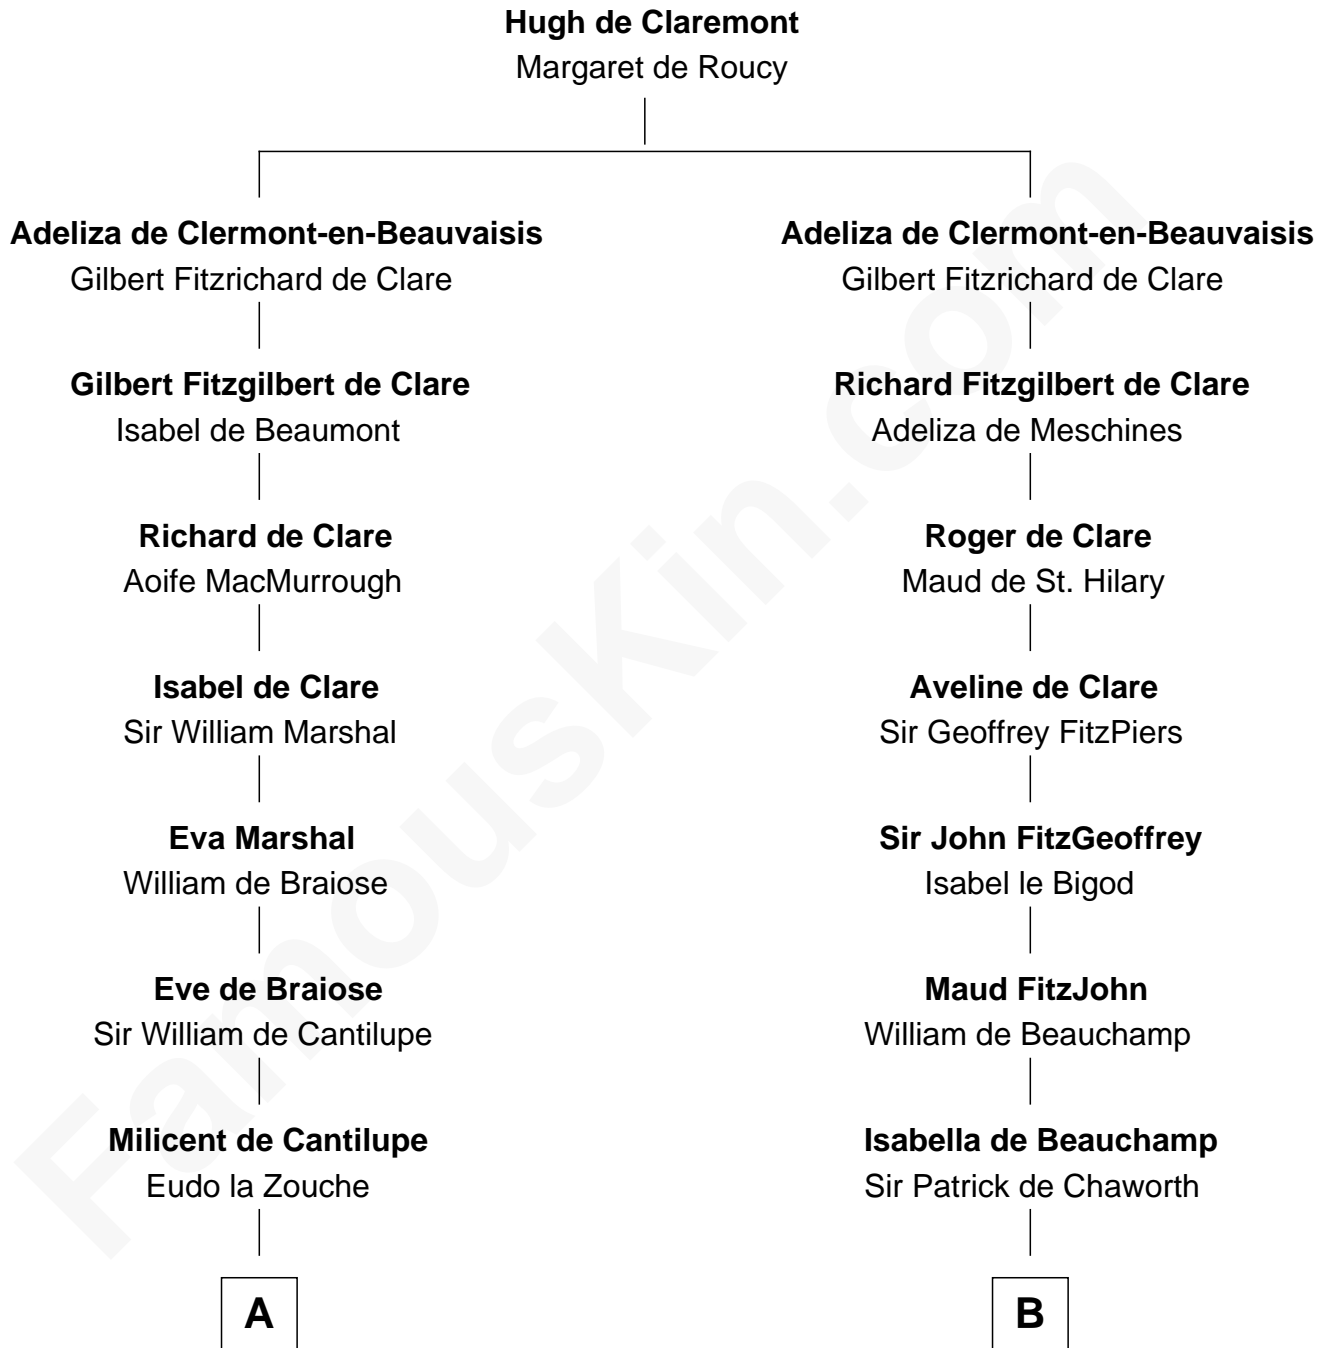

# FamousKin.com Relationship Chart of

**John Langdon**

*Signer of the U.S. Constitution*

20th cousin 1 time removed of

**Patrick Henry**

*1st and 6th Governor of Virginia*

**C**

**Rev. Samuel Dudley**

Elizabeth - - - - -

**Elizabeth Dudley**

Kinsley Hall

**Josiah Hall**

Mary Woodbury

**Mary Hall**

John Langdon

**John Langdon**