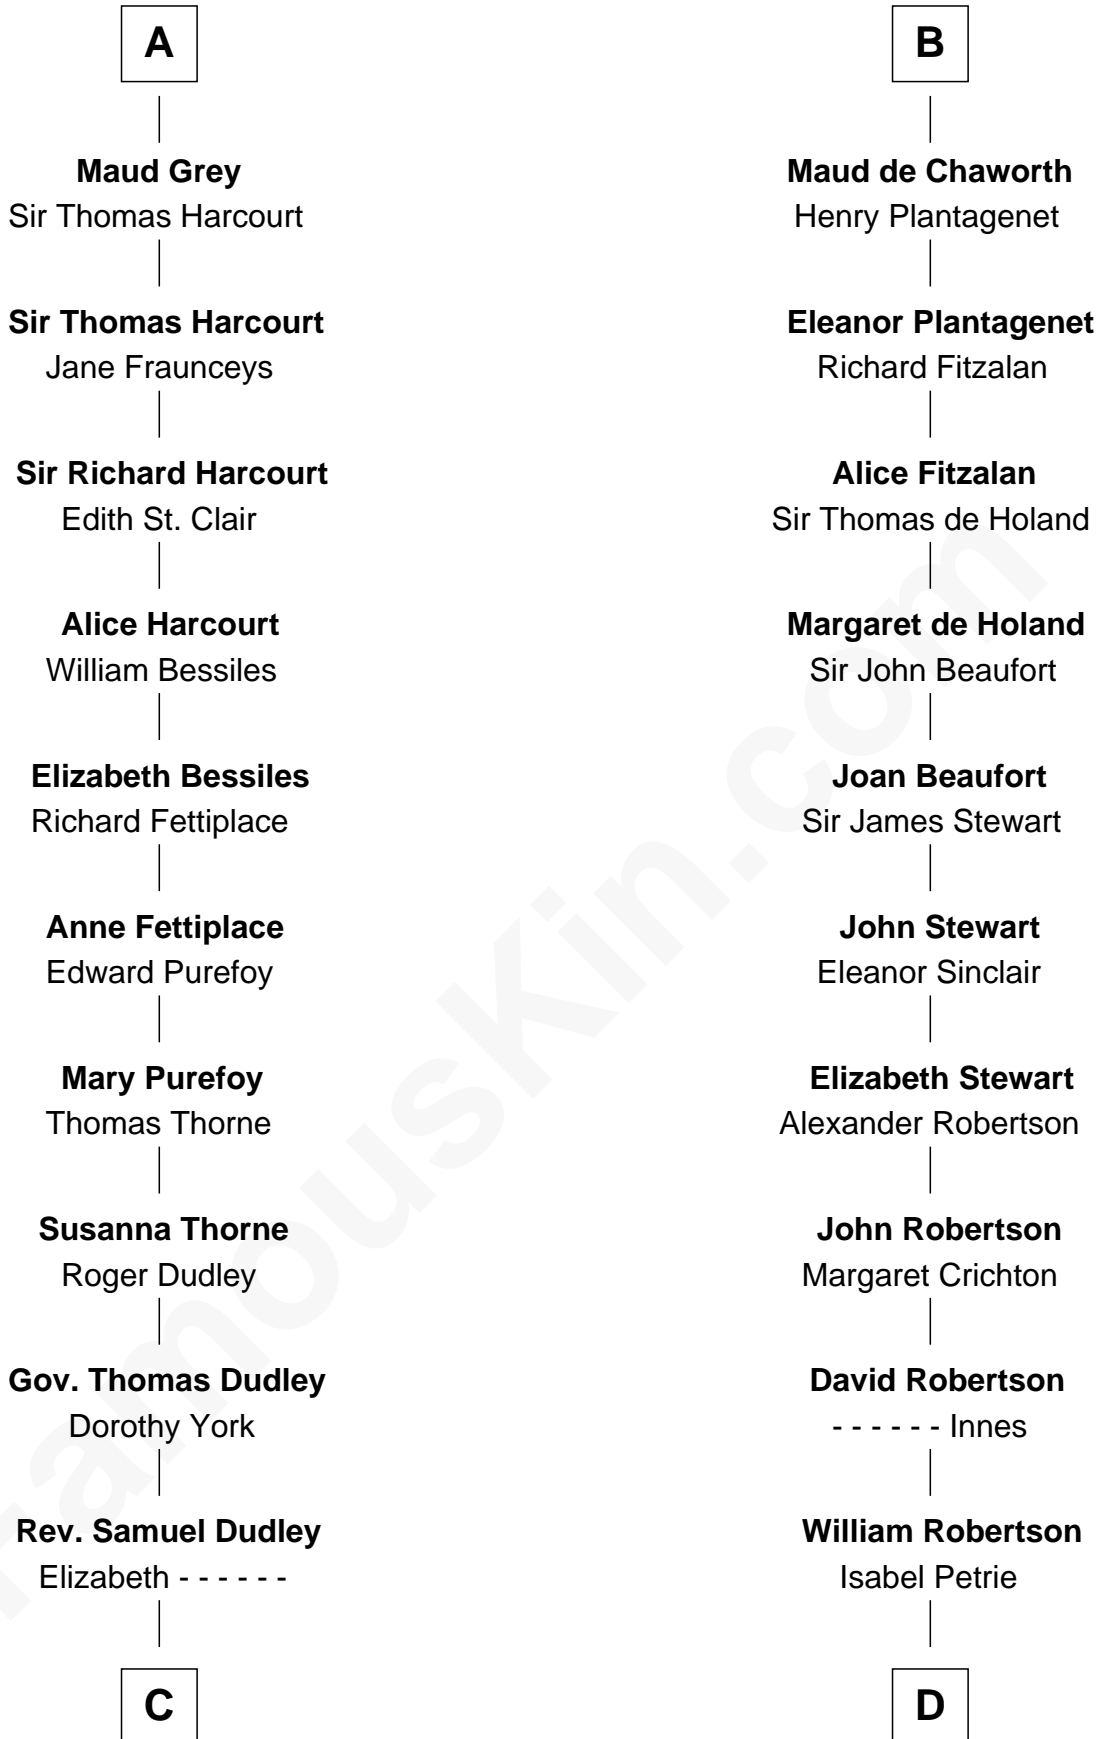

# FamousKin.com Relationship Chart of

**John Langdon**

*Signer of the U.S. Constitution*

20th cousin of

**Patrick Henry**

*1st and 6th Governor of Virginia*

**C**

**Elizabeth Dudley**

Kinsley Hall

**Josiah Hall**

Mary Woodbury

**Mary Hall**

John Langdon

**John Langdon**

*Signer of the U.S. Constitution*

**D**

**William Robertson**

Margaret Mitchell

**Jean Robertson**

Alexander Henry

**John Henry**

Mrs. Sarah Winston Syme

**Patrick Henry**

*1st & 6th Gov. of Virginia*