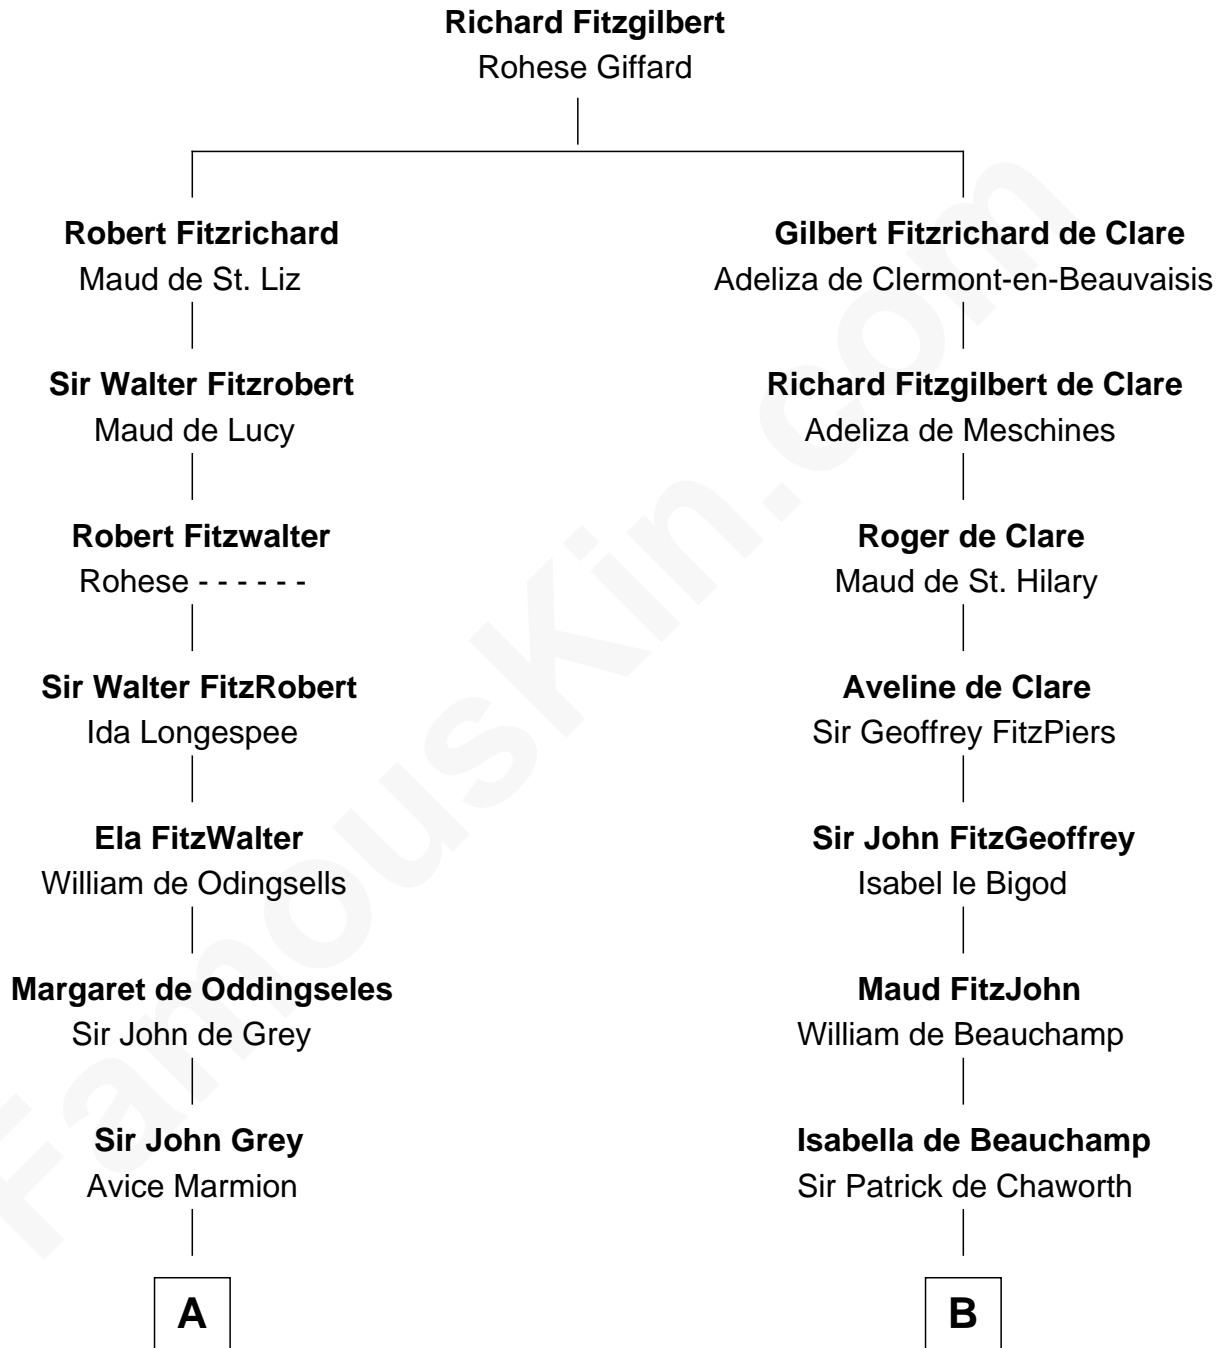

# FamousKin.com Relationship Chart of

**John Langdon**

*Signer of the U.S. Constitution*

20th cousin of

**Patrick Henry**

*1st and 6th Governor of Virginia*

**C**

**Elizabeth Dudley**

Kinsley Hall

**Josiah Hall**

Mary Woodbury

**Mary Hall**

John Langdon

**John Langdon**

*Signer of the U.S. Constitution*

**D**

**William Robertson**

Margaret Mitchell

**Jean Robertson**

Alexander Henry

**John Henry**

Mrs. Sarah Winston Syme

**Patrick Henry**

*1st & 6th Gov. of Virginia*