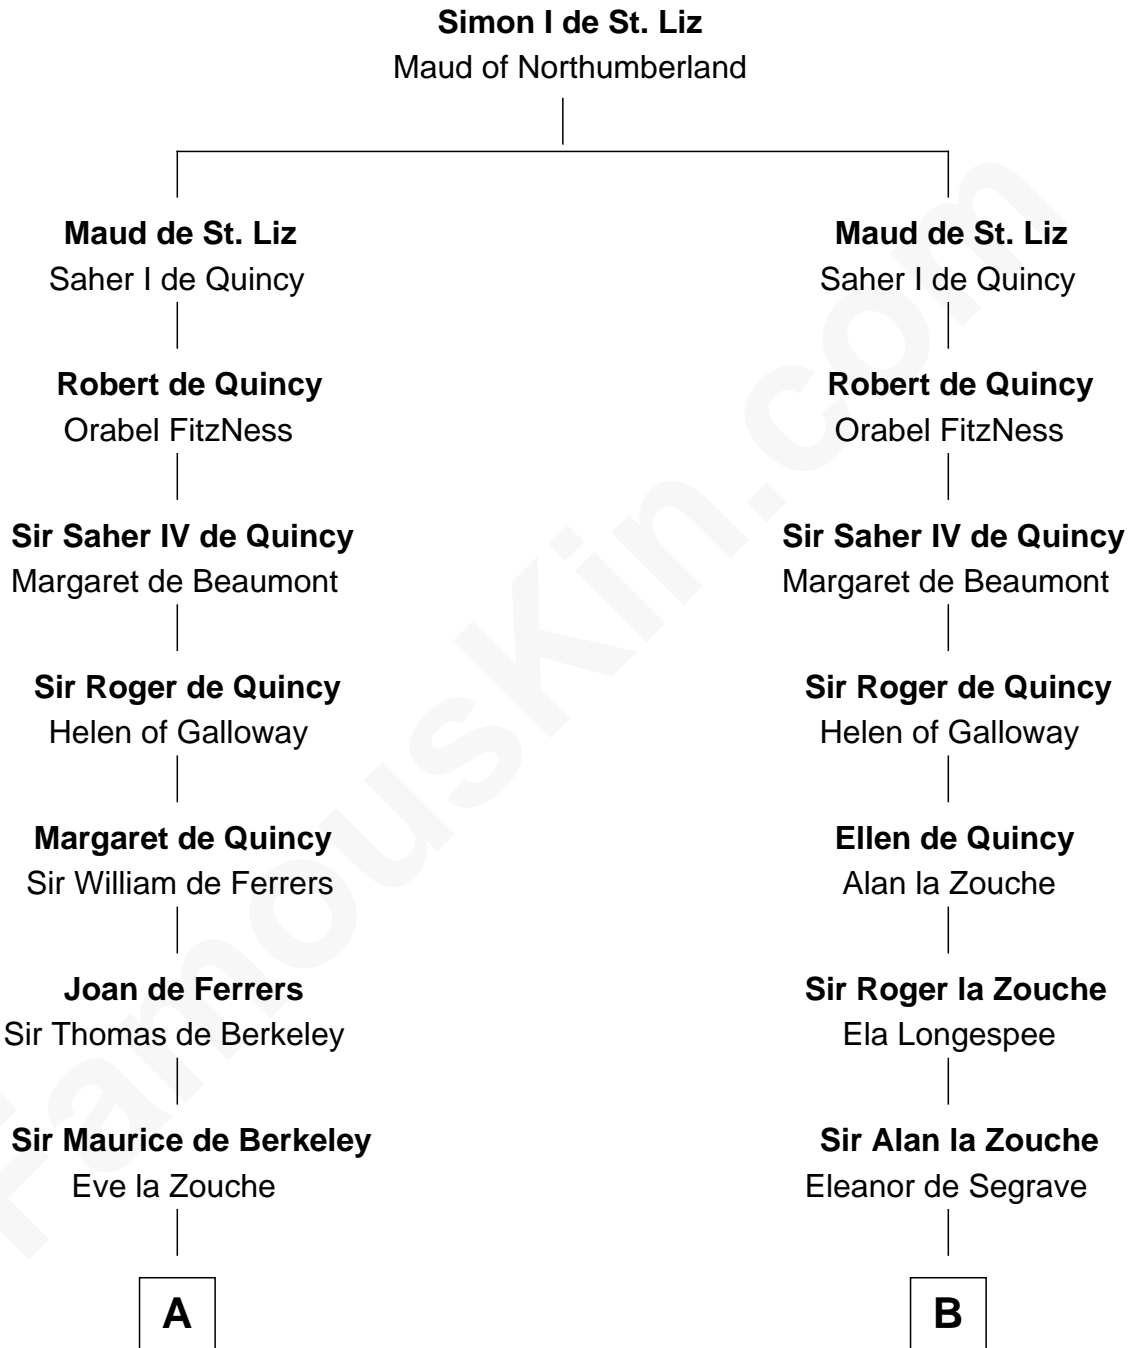

FamousKin.com Relationship Chart of

John Langdon

Signer of the U.S. Constitution

20th cousin of

Patrick Henry

1st and 6th Governor of Virginia

C

Elizabeth Dudley