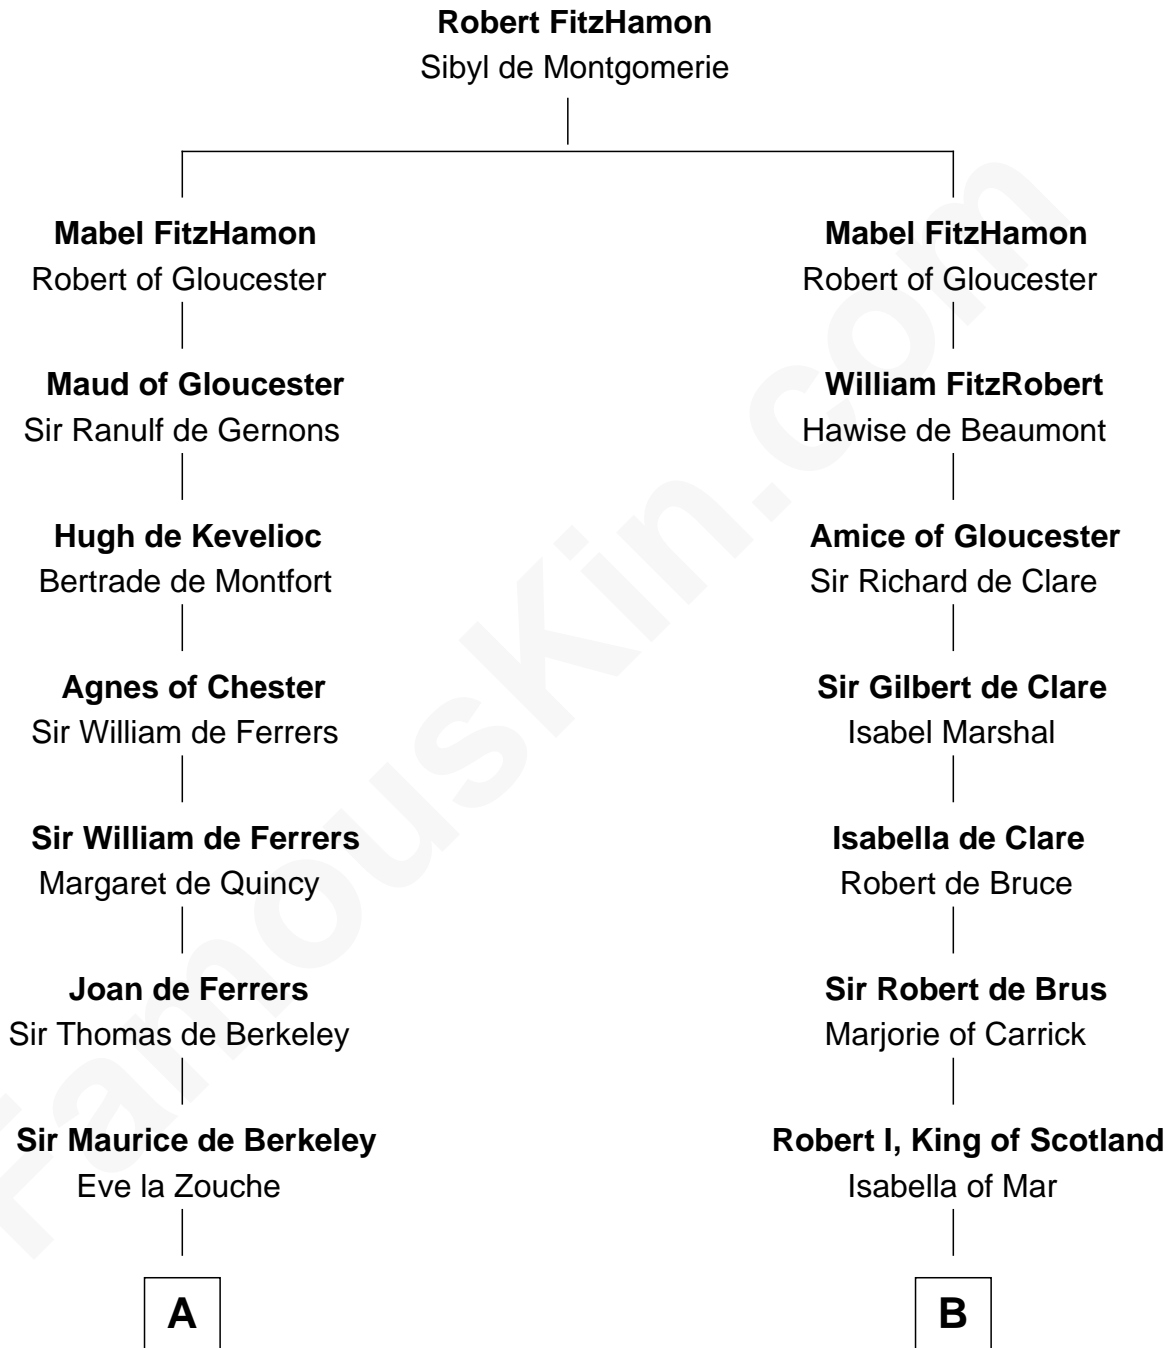

# FamousKin.com Relationship Chart of

**John Langdon**

*Signer of the U.S. Constitution*

20th cousin of

**Patrick Henry**

*1st and 6th Governor of Virginia*

**C**

**Elizabeth Dudley**

Kinsley Hall

**Josiah Hall**

Mary Woodbury

**Mary Hall**

John Langdon

**John Langdon**

*Signer of the U.S. Constitution*

**D**

**William Robertson**

Margaret Mitchell

**Jean Robertson**

Alexander Henry

**John Henry**

Mrs. Sarah Winston Syme

**Patrick Henry**

*1st & 6th Gov. of Virginia*