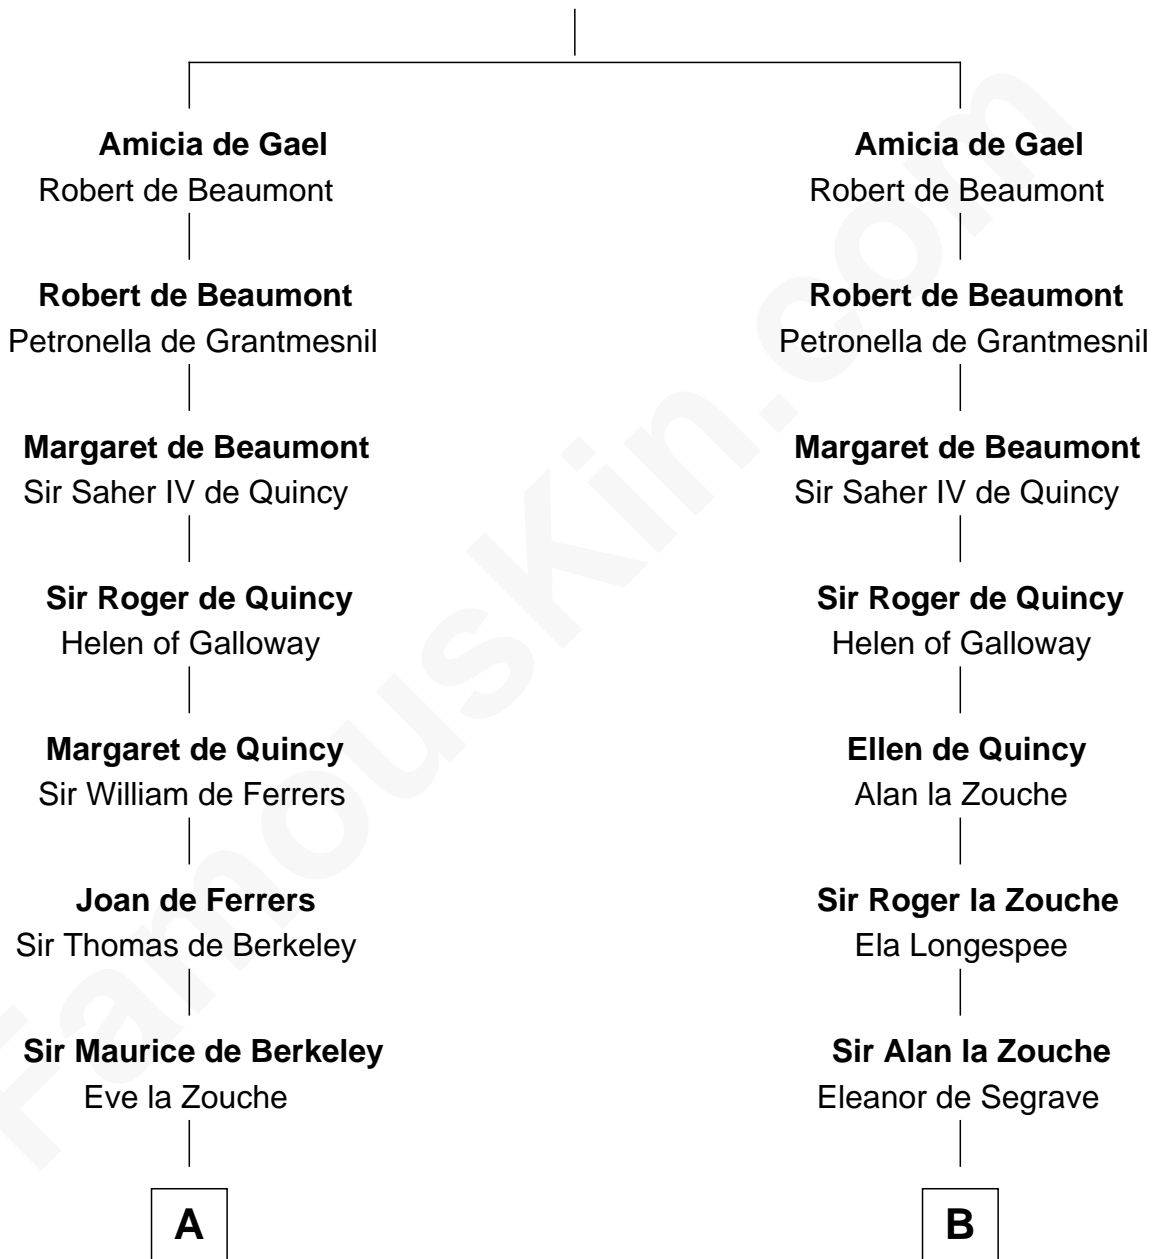

FamousKin.com Relationship Chart of

John Langdon

Signer of the U.S. Constitution

20th cousin of

Patrick Henry

1st and 6th Governor of Virginia

Ralph de Gael

C

Elizabeth Dudley

Kinsley Hall

Josiah Hall

Mary Woodbury

Mary Hall

John Langdon

John Langdon

Signer of the U.S. Constitution

1st & 6th Gov. of Virginia