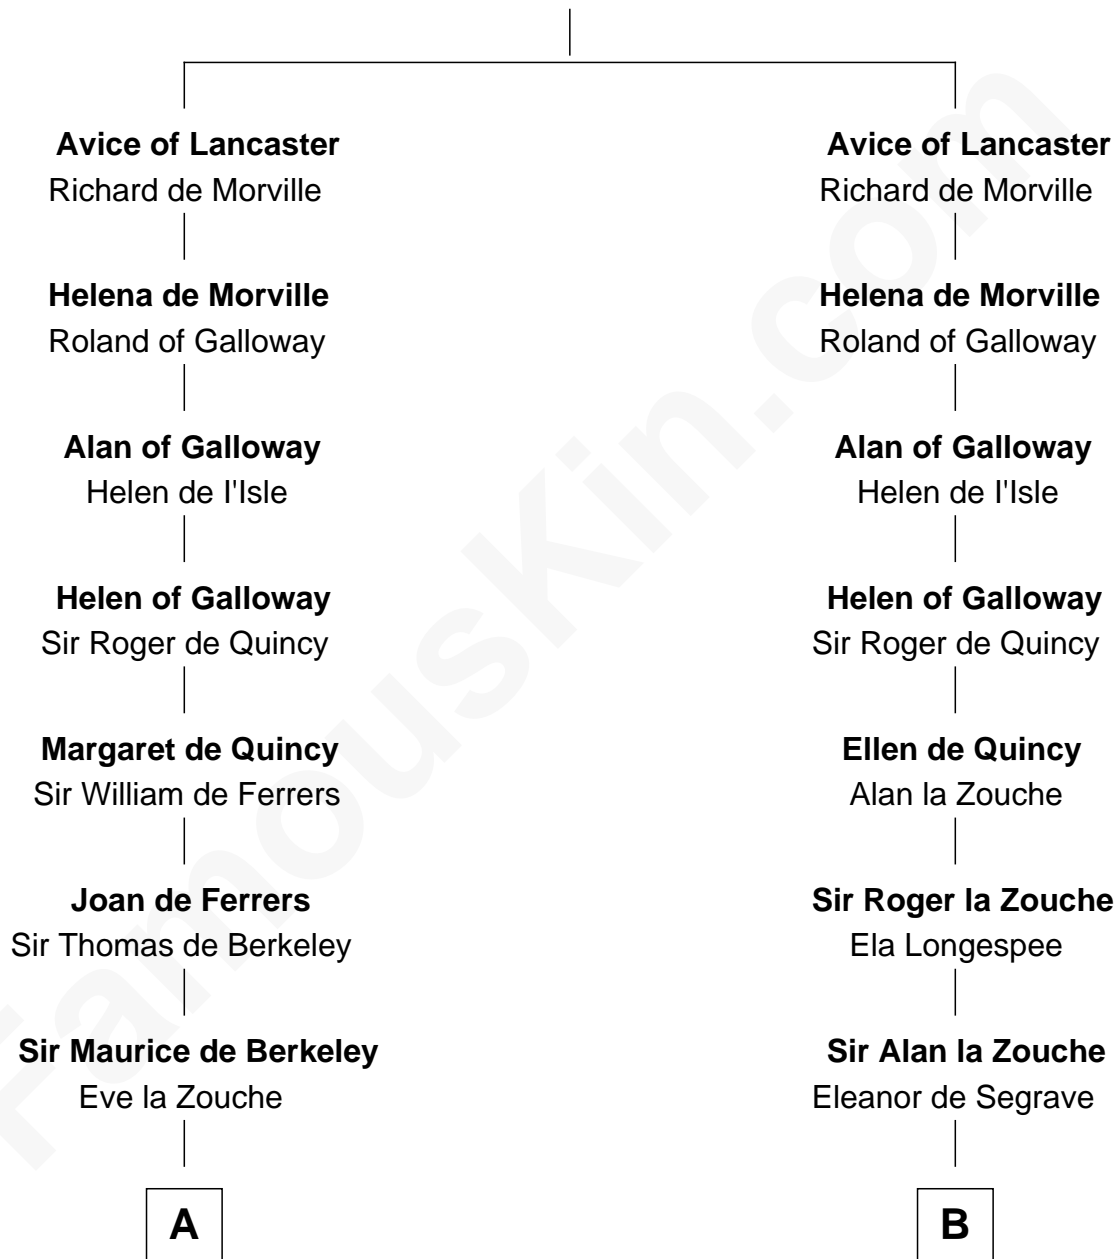

# FamousKin.com Relationship Chart of

**John Langdon**

*Signer of the U.S. Constitution*

20th cousin of

**Patrick Henry**

*1st and 6th Governor of Virginia*

**William I de Lancaster**  
Gundred de Warenne

**C**

**Elizabeth Dudley**

Kinsley Hall

**Josiah Hall**

Mary Woodbury

**Mary Hall**

John Langdon

**John Langdon**

*Signer of the U.S. Constitution*