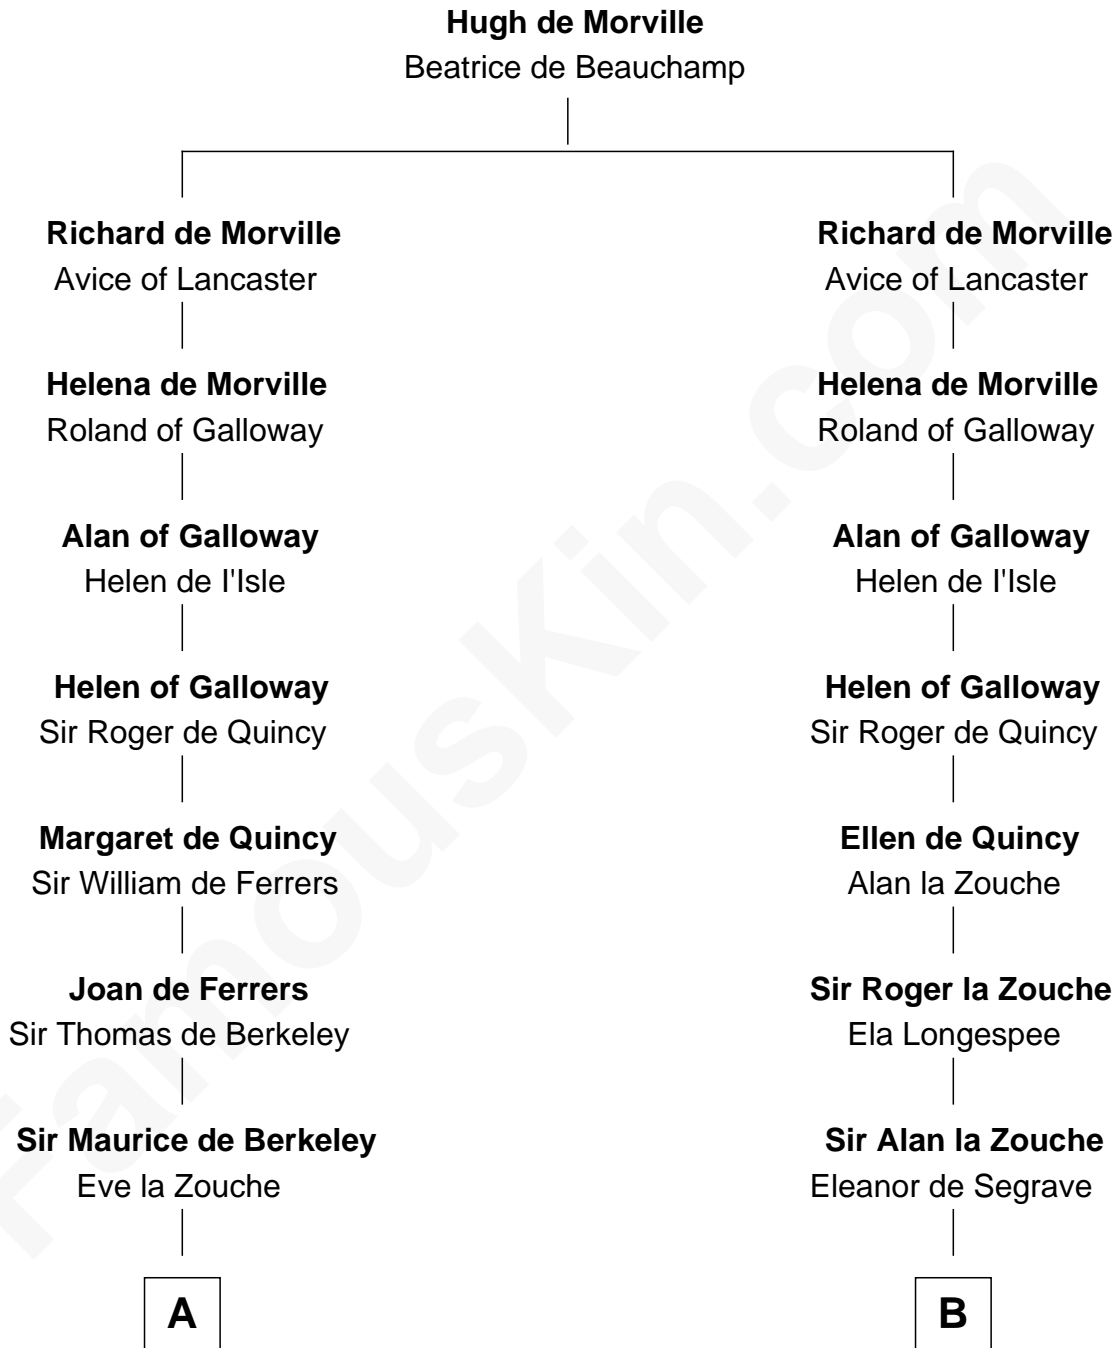

# FamousKin.com Relationship Chart of

**John Langdon**

*Signer of the U.S. Constitution*

20th cousin of

**Patrick Henry**

*1st and 6th Governor of Virginia*

**C**

**Elizabeth Dudley**

Kinsley Hall

**Josiah Hall**

Mary Woodbury

**Mary Hall**

John Langdon

**John Langdon**

*Signer of the U.S. Constitution*

**D**

**William Robertson**

Margaret Mitchell

**Jean Robertson**

Alexander Henry

**John Henry**

Mrs. Sarah Winston Syme

**Patrick Henry**

*1st & 6th Gov. of Virginia*