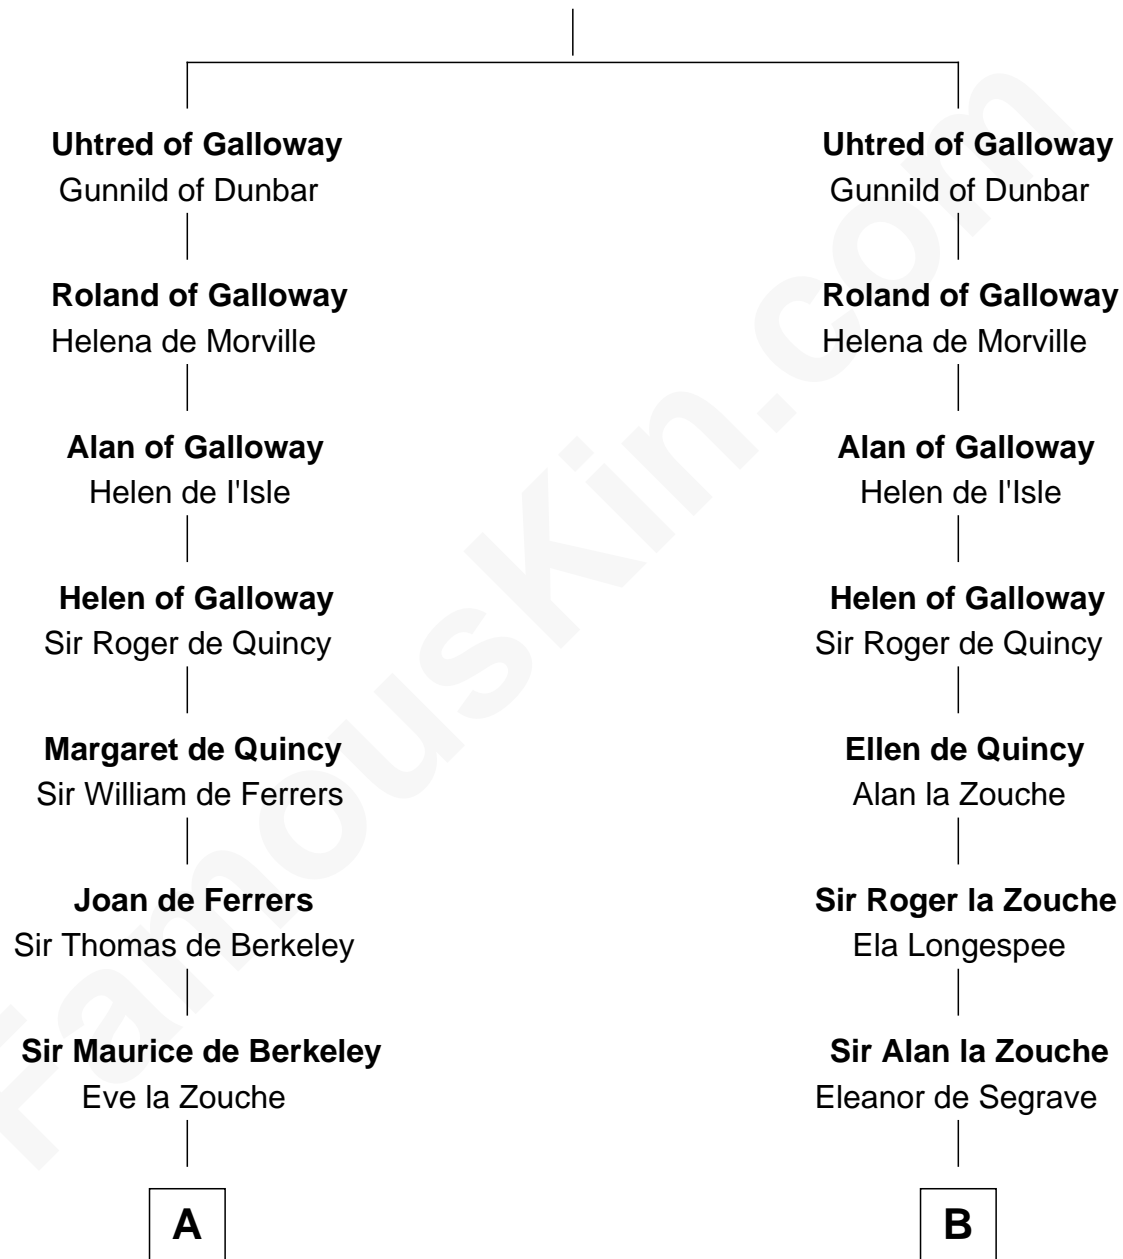

# FamousKin.com Relationship Chart of

**John Langdon**

*Signer of the U.S. Constitution*

20th cousin of

**Patrick Henry**

*1st and 6th Governor of Virginia*

**Fergus of Galloway**

Elizabeth - - - - -

**C**

**Elizabeth Dudley**

Kinsley Hall

**Josiah Hall**

Mary Woodbury

**Mary Hall**

John Langdon

**John Langdon**