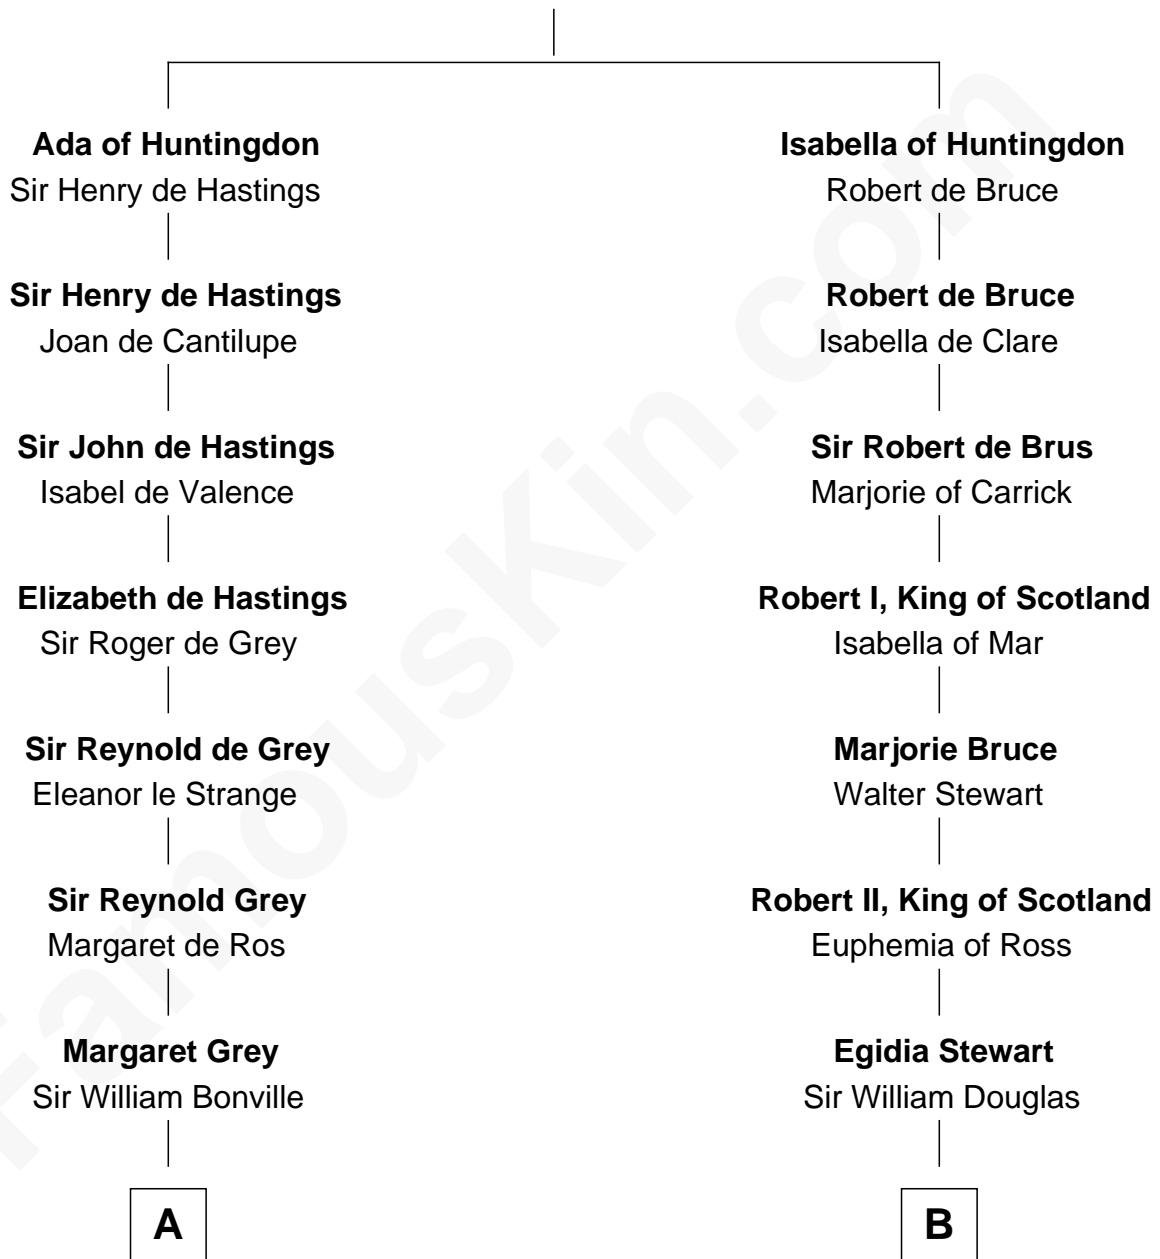

## Relationship Chart of

### John Langdon

*Signer of the U.S. Constitution*

17th cousin 1 time removed of

### Patrick Henry

*1st and 6th Governor of Virginia*

**David of Huntingdon**

Maud of Chester

**C**

—  
**Mary Hall**  
John Langdon

—  
**John Langdon**  
*Signer of the U.S. Constitution*

FamousKin.com