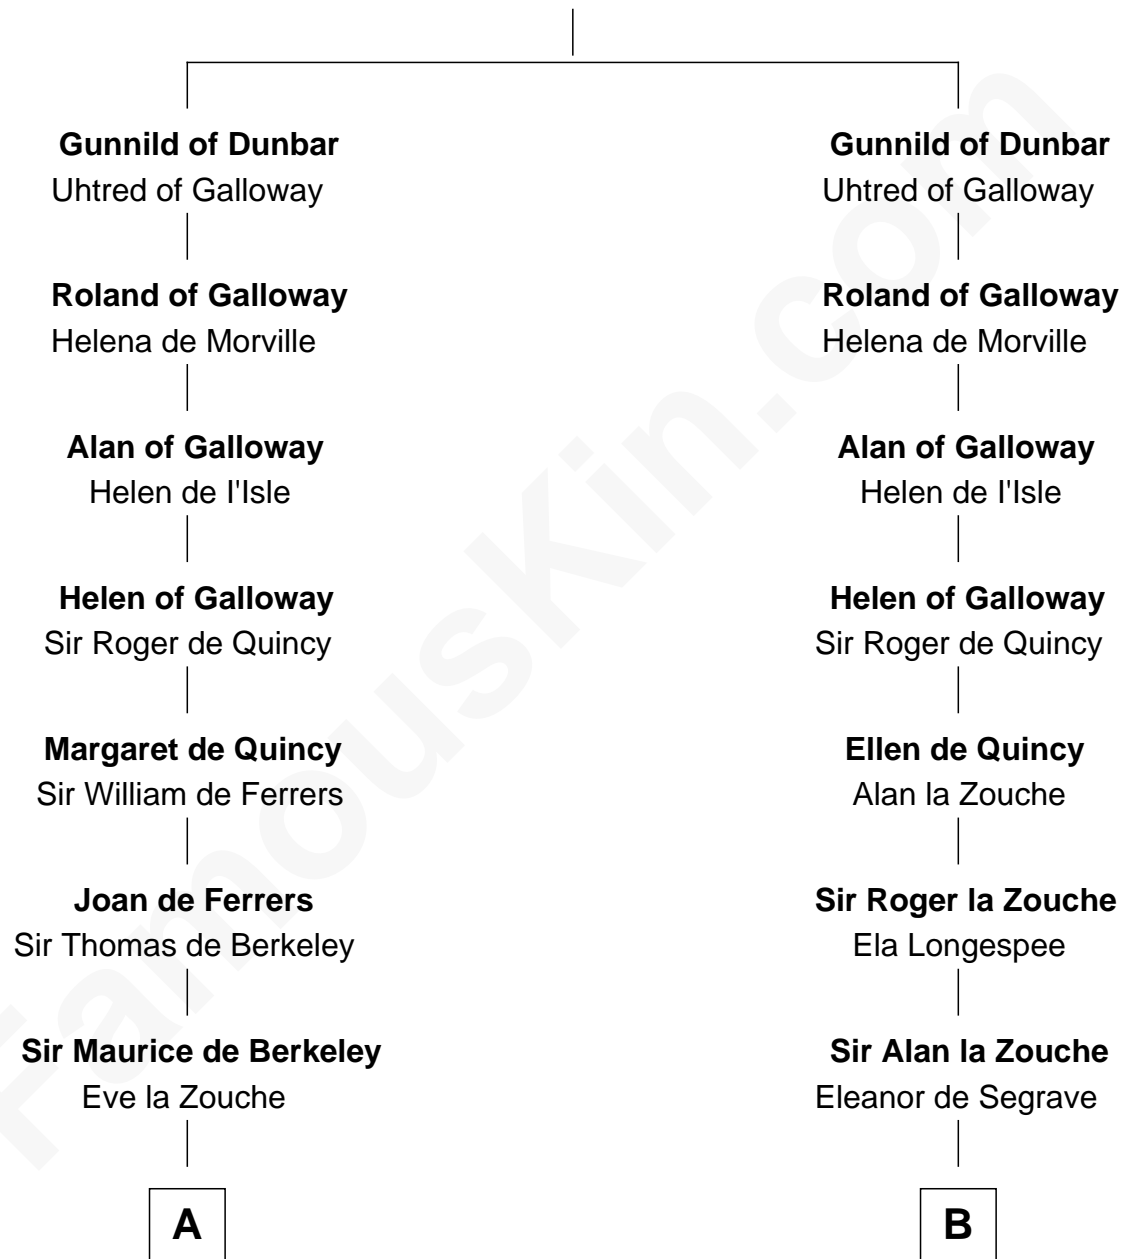

FamousKin.com Relationship Chart of

John Langdon

Signer of the U.S. Constitution

20th cousin of

Patrick Henry

1st and 6th Governor of Virginia

Waltheof of Dunbar

Sigrid - - - - -