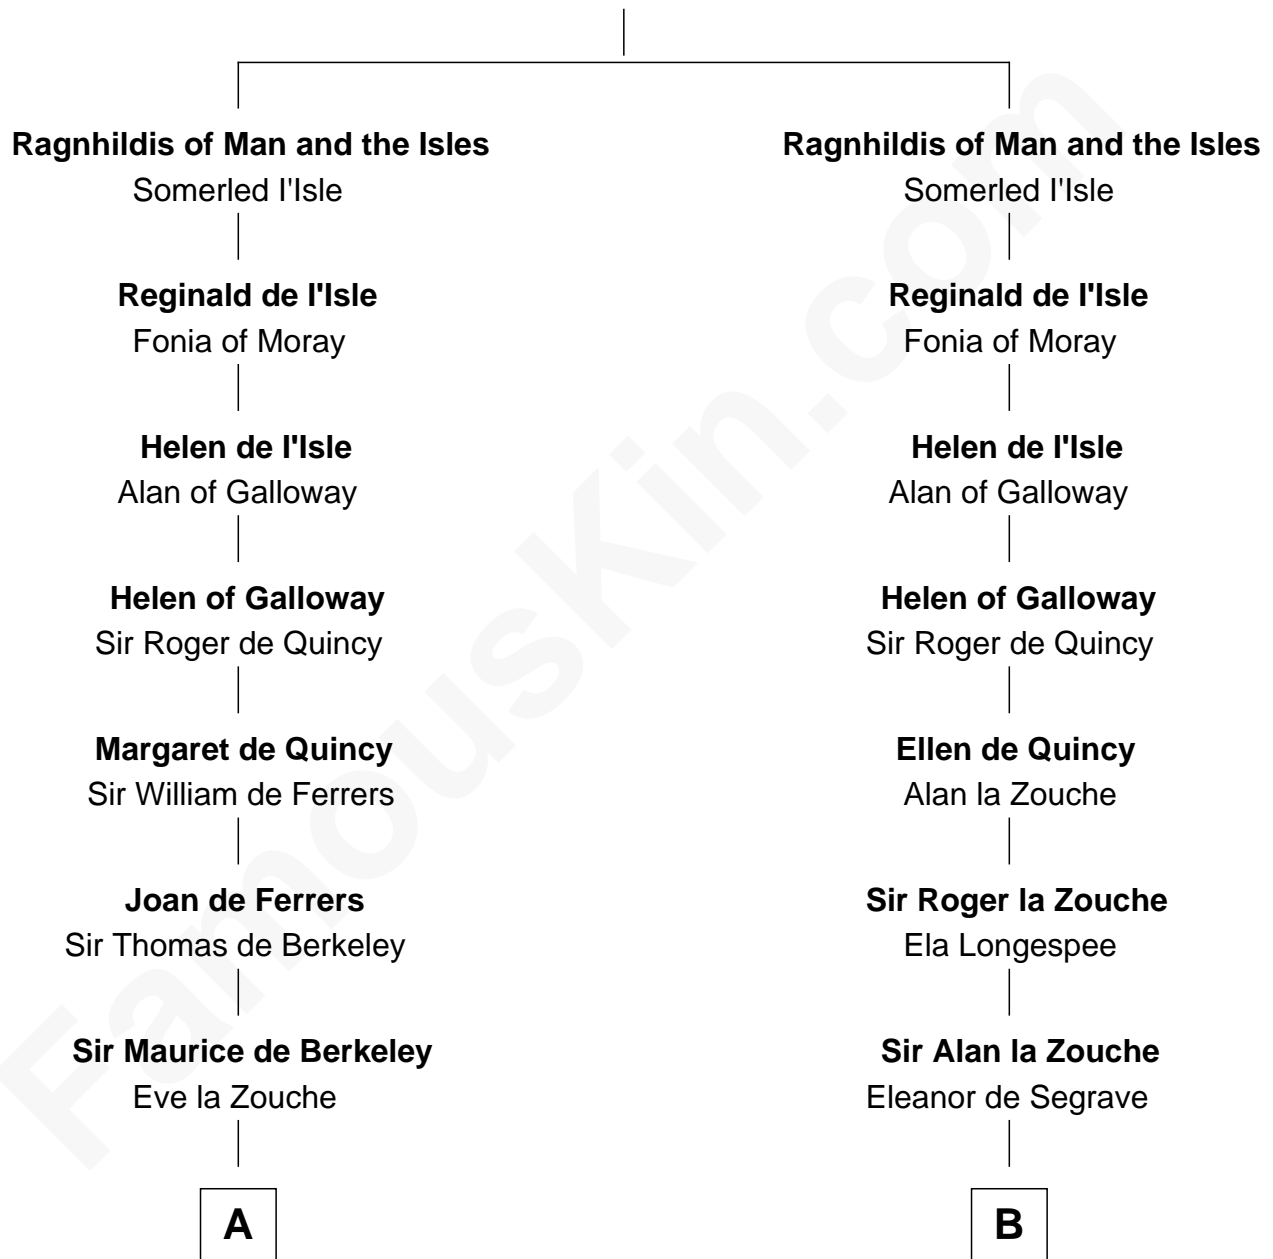

FamousKin.com Relationship Chart of

John Langdon

Signer of the U.S. Constitution

20th cousin of

Patrick Henry

1st and 6th Governor of Virginia

King Olave of Man and the Isles

Affrica of Galloway