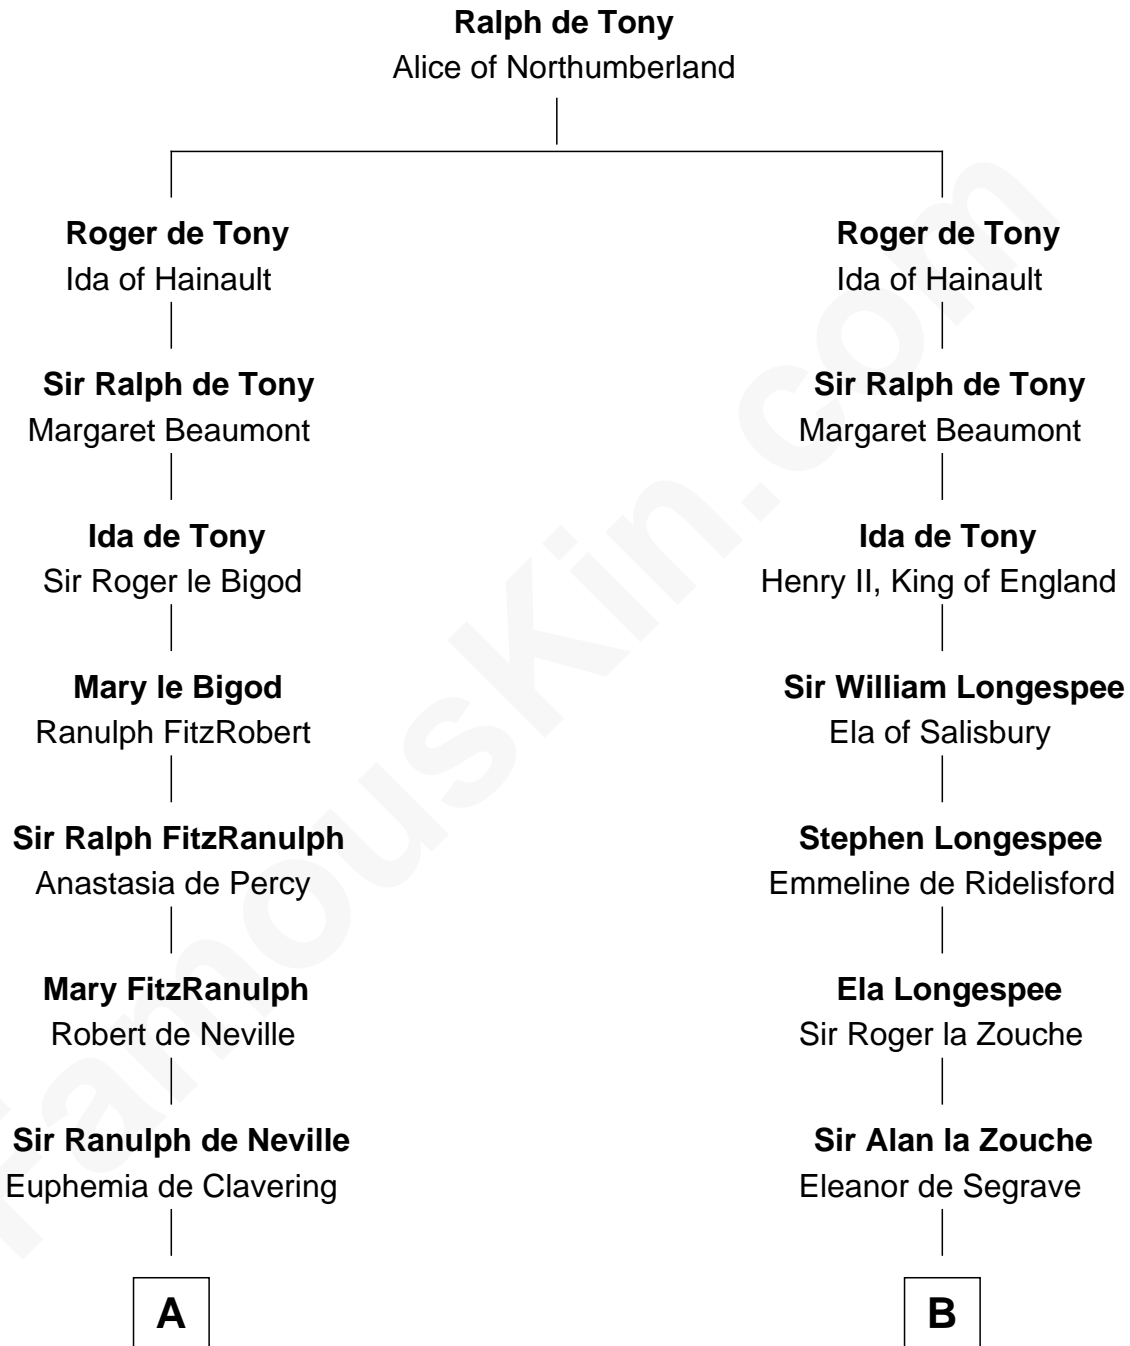

FamousKin.com

Relationship Chart of

John Langdon

Signer of the U.S. Constitution

20th cousin 1 time removed of

Patrick Henry

1st and 6th Governor of Virginia

C