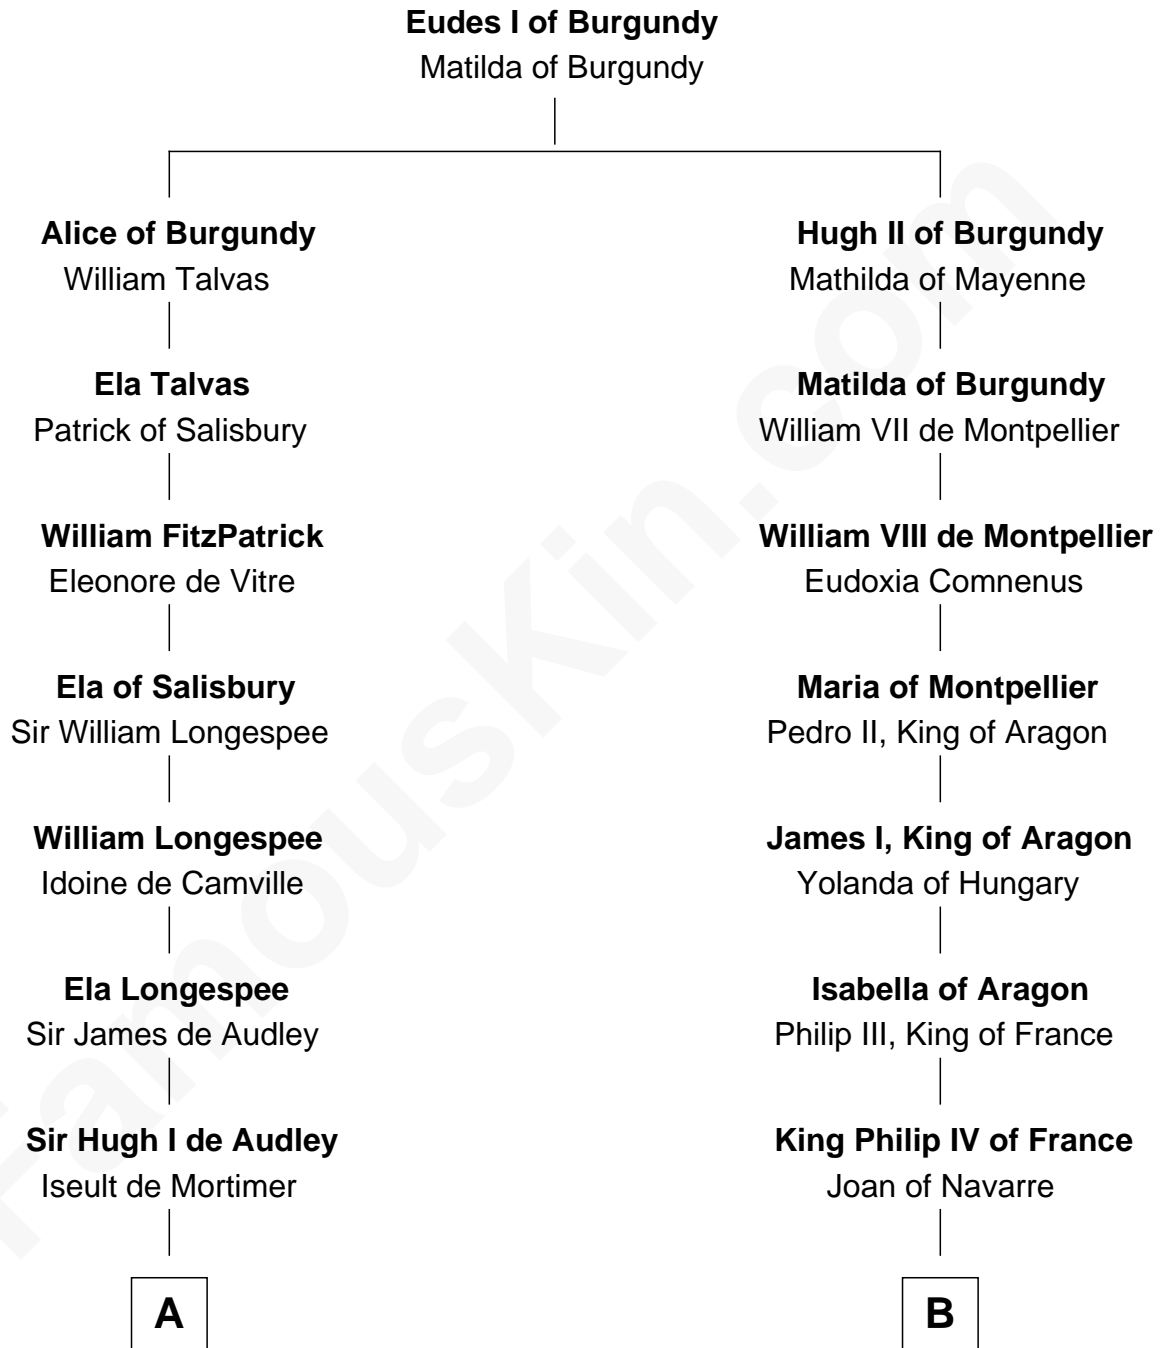

FamousKin.com

Relationship Chart of

John Langdon

Signer of the U.S. Constitution

20th cousin 1 time removed of

Patrick Henry

1st and 6th Governor of Virginia

C