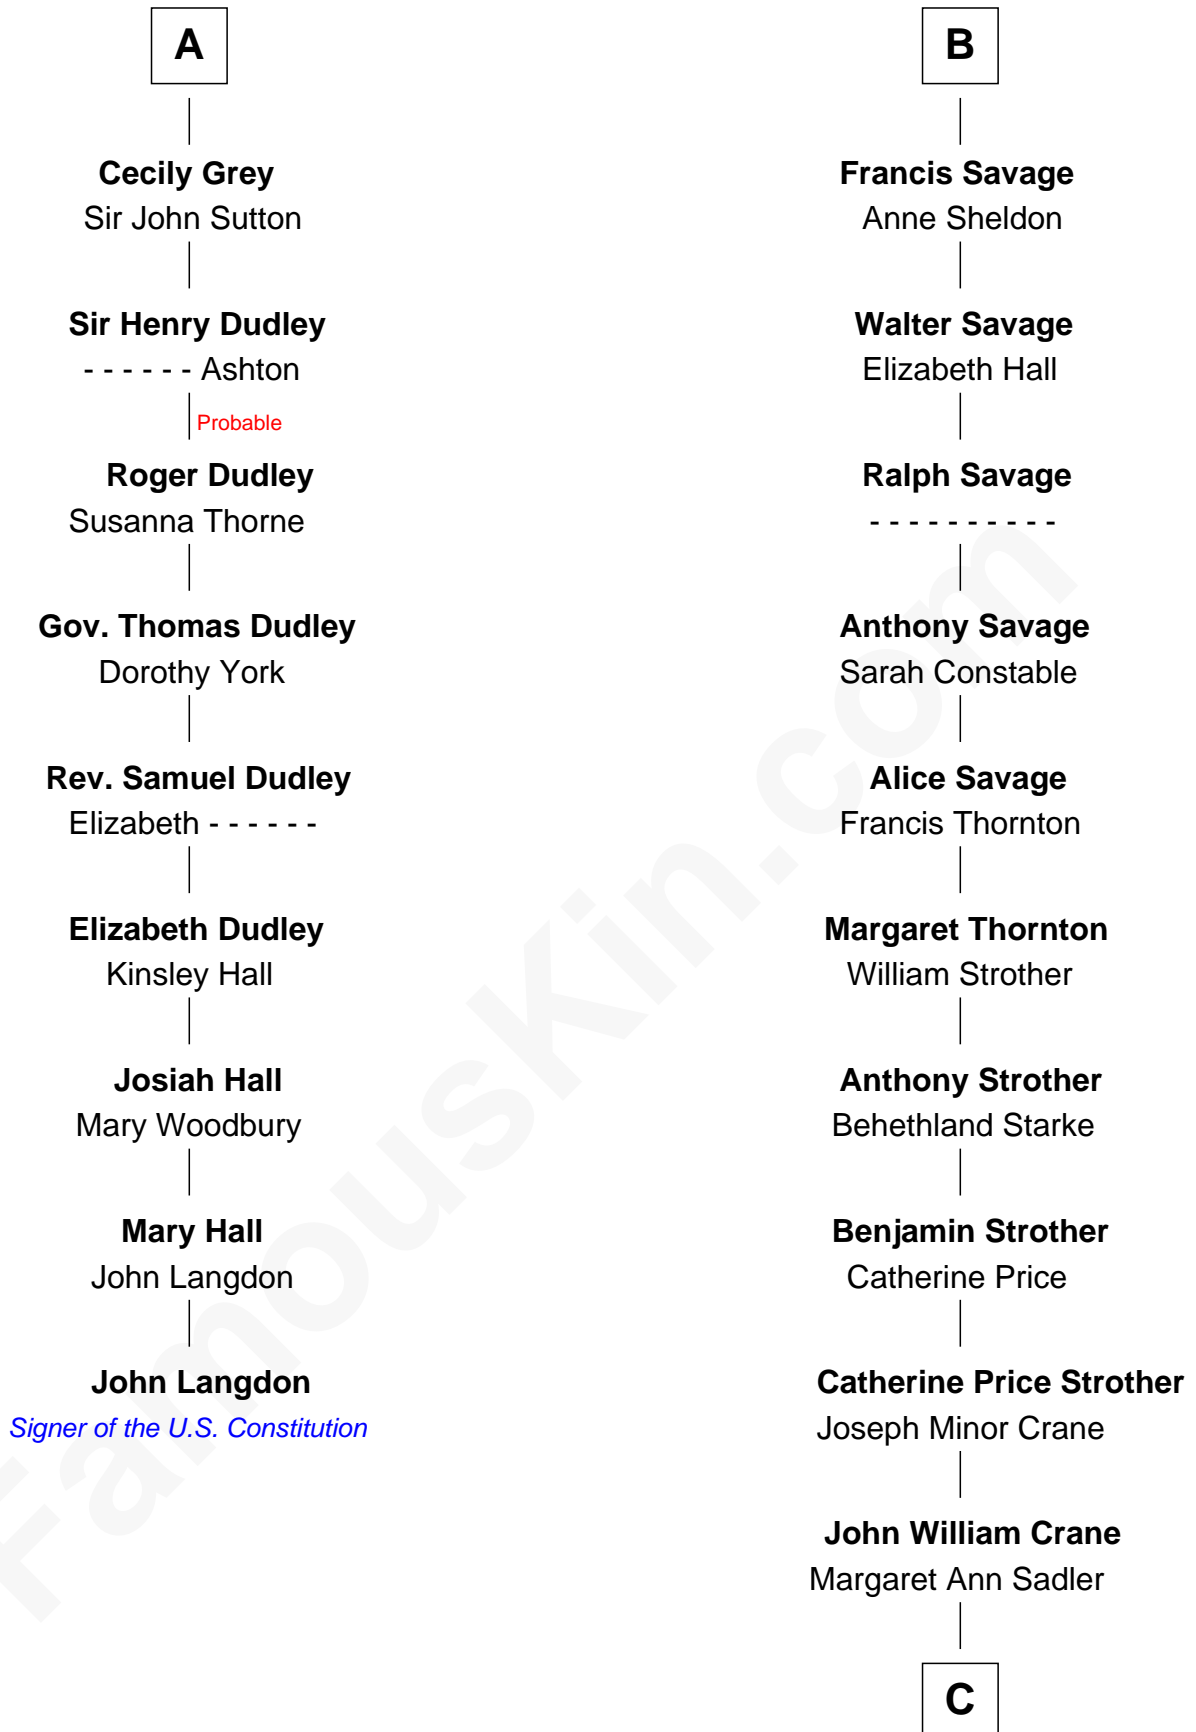

FamousKin.com Relationship Chart of

John Langdon

Signer of the U.S. Constitution

15th cousin 4 times removed of

Randolph Scott

Movie Actor

Bartholomew de Badlesmere

Margaret de Clare

Sir William de Bohun

Elizabeth de Bohun

Sir Richard Fitzalan

Elizabeth Fitzalan

Sir Robert Goushill

Joan Goushill

Sir Thomas Stanley

Katherine Stanley

Sir John Savage

Sir Christopher Savage

Anne Stanley

Sir Christopher Savage

Anne Lygon

B

C

—
Joseph Minor Crane

Lavinia Lionberger

—
Lucy Lionberger Crane

George Grant Scott

—
Randolph Scott

Movie Actor

FamousKin.com