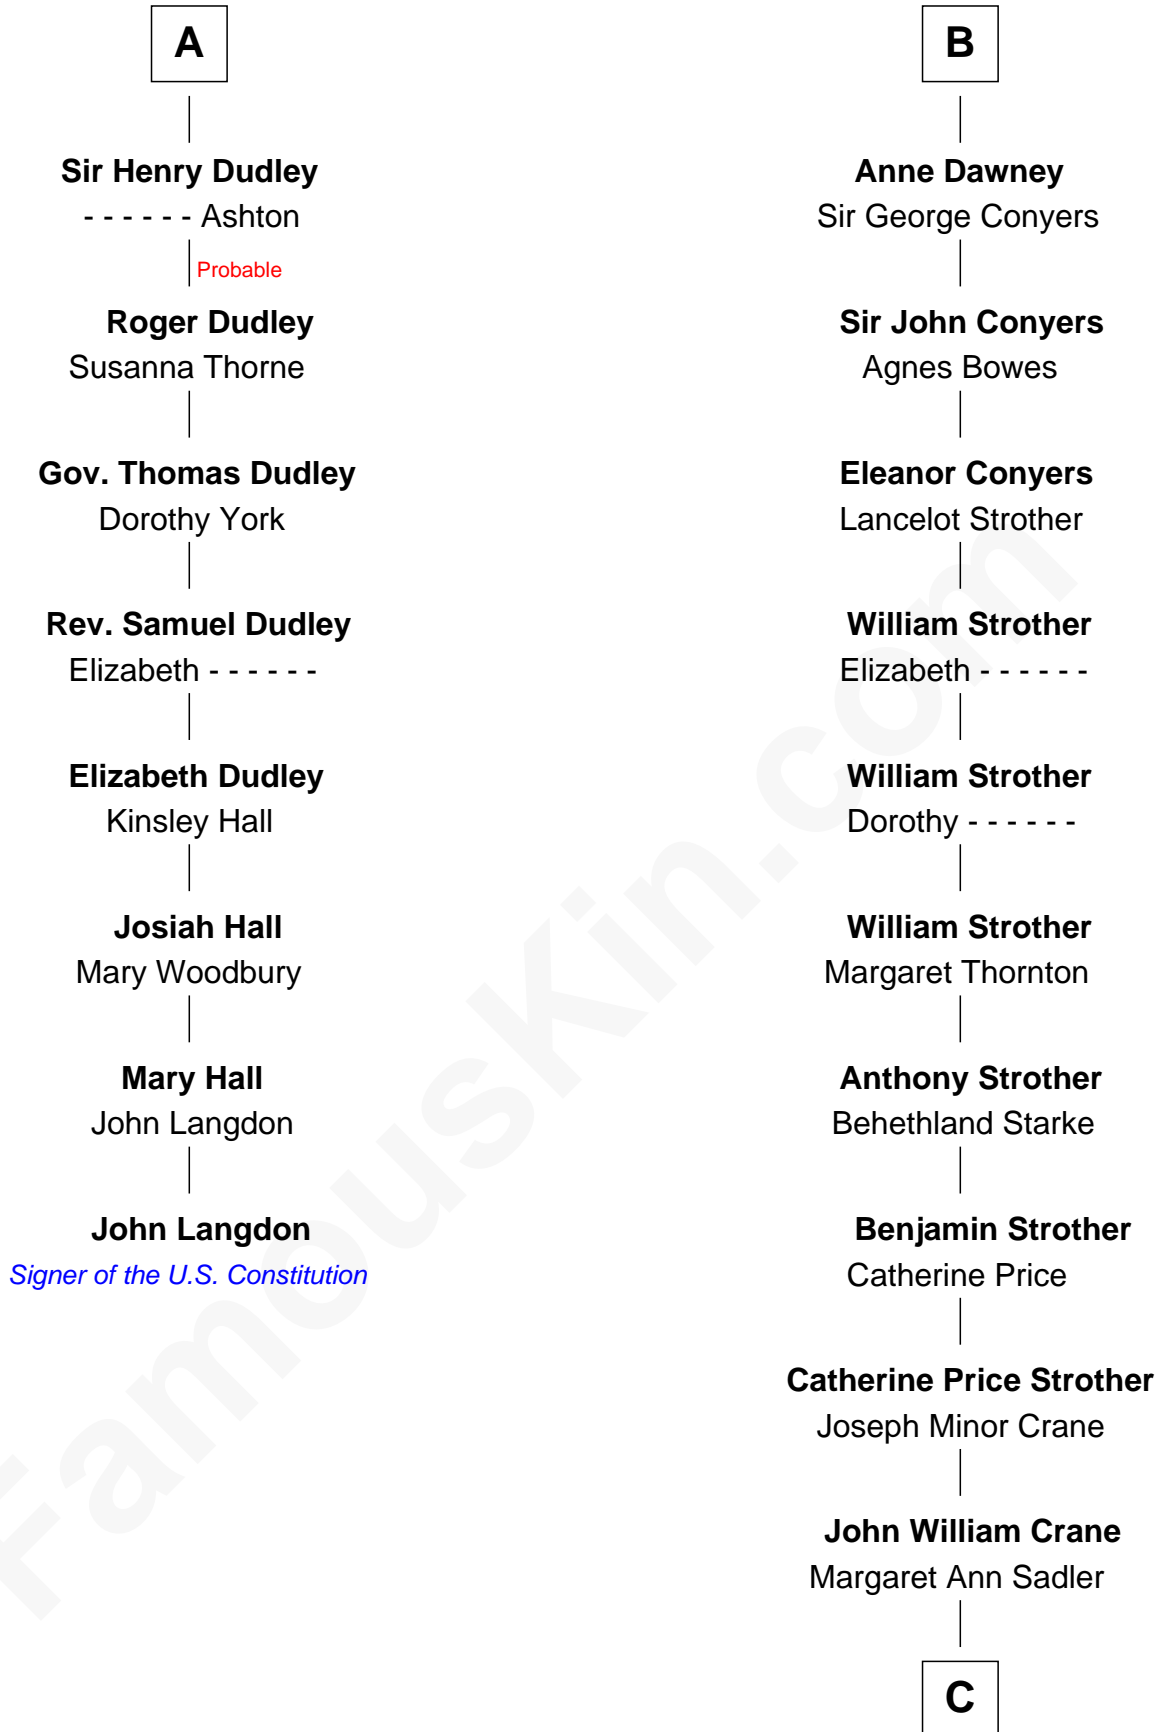

FamousKin.com Relationship Chart of

John Langdon

Signer of the U.S. Constitution

14th cousin 5 times removed of

Randolph Scott

Movie Actor

Ralph de Stafford

with wife
Margaret de Audley

Eleanor Aylesbury

William Bonville

Katherine Neville

Humphrey Stafford

Katherine Fray

Cecily Bonville

Thomas Grey

Anne Stafford

Sir Richard Neville

Cecily Grey

Sir John Sutton

Dorothy Neville

Sir John Dawney

A

B

C

Joseph Minor Crane

Lavinia Lionberger

Lucy Lionberger Crane

George Grant Scott

Randolph Scott

Movie Actor

FamousKin.com