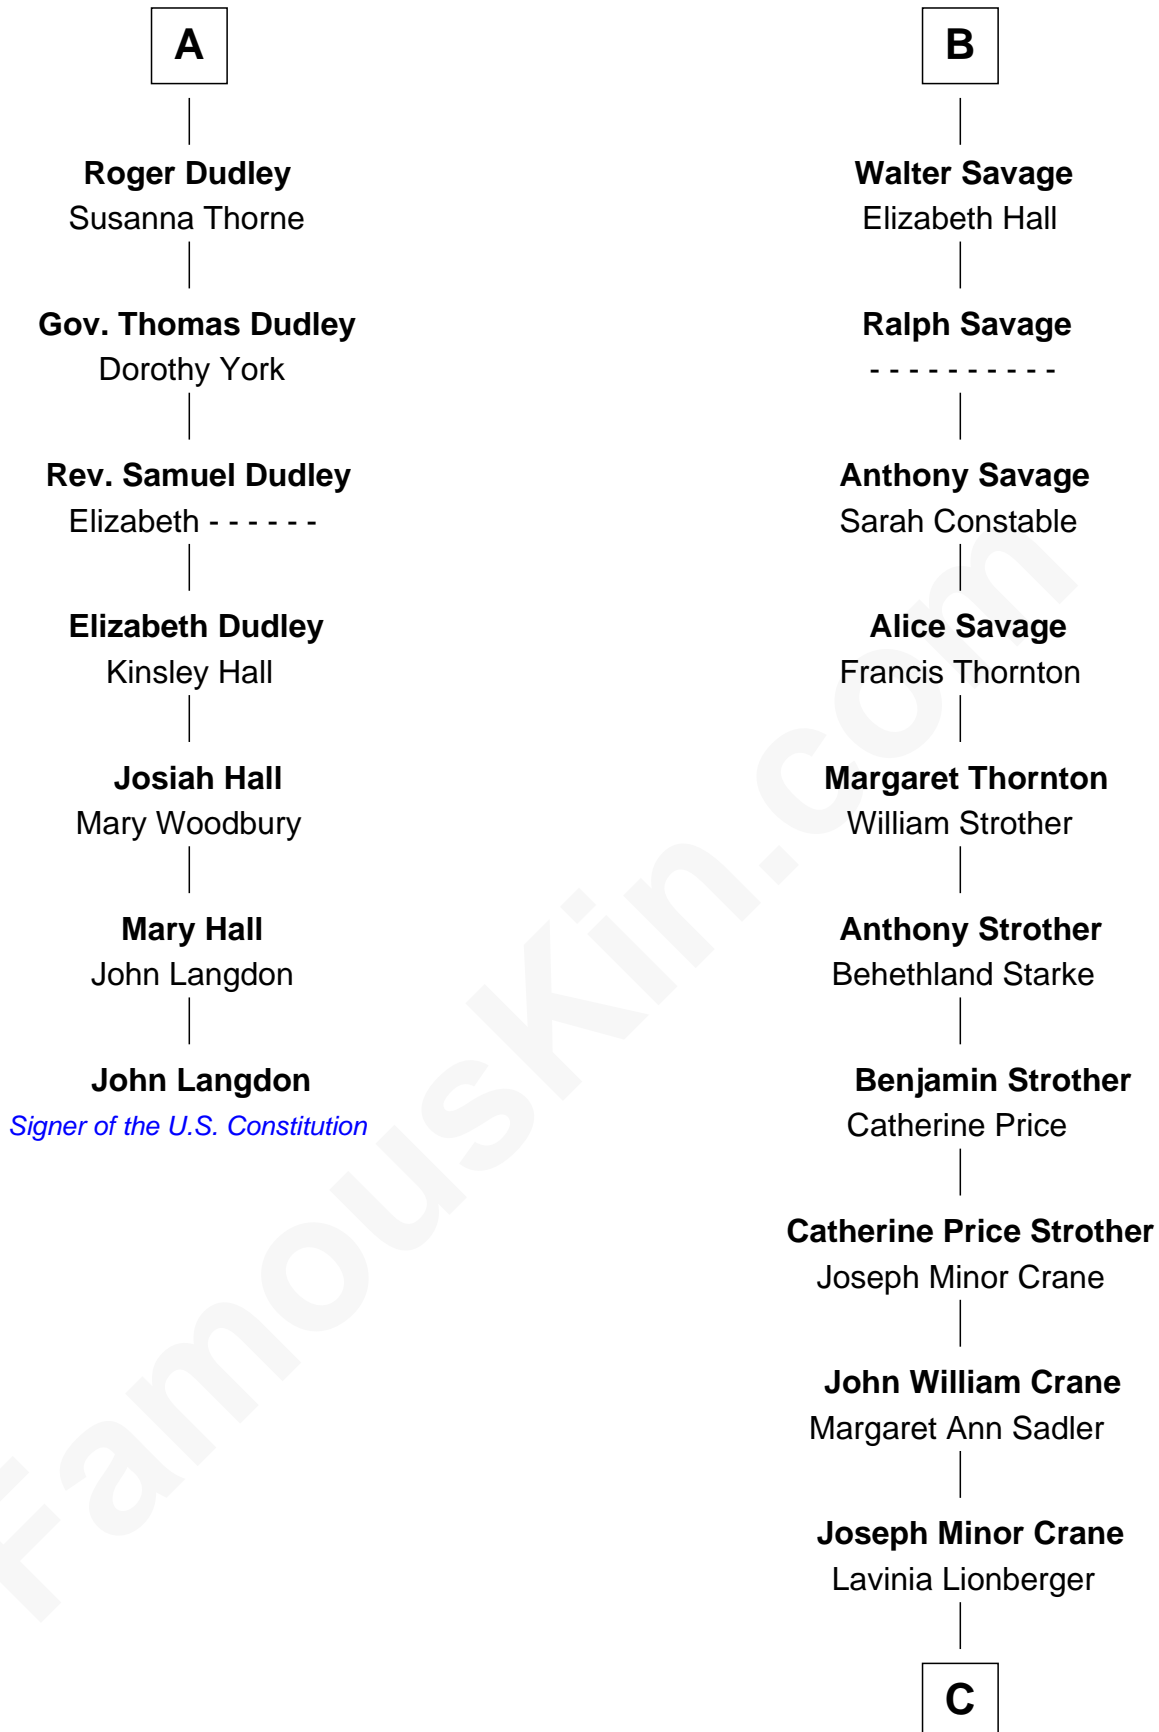

FamousKin.com Relationship Chart of

John Langdon

Signer of the U.S. Constitution

13th cousin 5 times removed of

Randolph Scott

Movie Actor

Richard Fitzalan
Eleanor Plantagenet

Alice Fitzalan
Sir Thomas de Holand

Eleanor Holand
Edward Cherleton

Joyce Cherleton
Sir John Tiptoft

Joyce Tiptoft
Sir Edmund Sutton

Sir Edward Sutton
Cecily Willoughby

Sir John Sutton
Cecily Grey

Sir Henry Dudley
----- Ashton

Probable

A

Sir Richard Fitzalan
Elizabeth de Bohun

Elizabeth Fitzalan
Sir Robert Goushill

Joan Goushill
Sir Thomas Stanley

Katherine Stanley
Sir John Savage

Sir Christopher Savage
Anne Stanley

Sir Christopher Savage
Anne Lygon

Francis Savage
Anne Sheldon

B

C

Lucy Lionberger Crane

George Grant Scott

Randolph Scott

Movie Actor

FamousKin.com