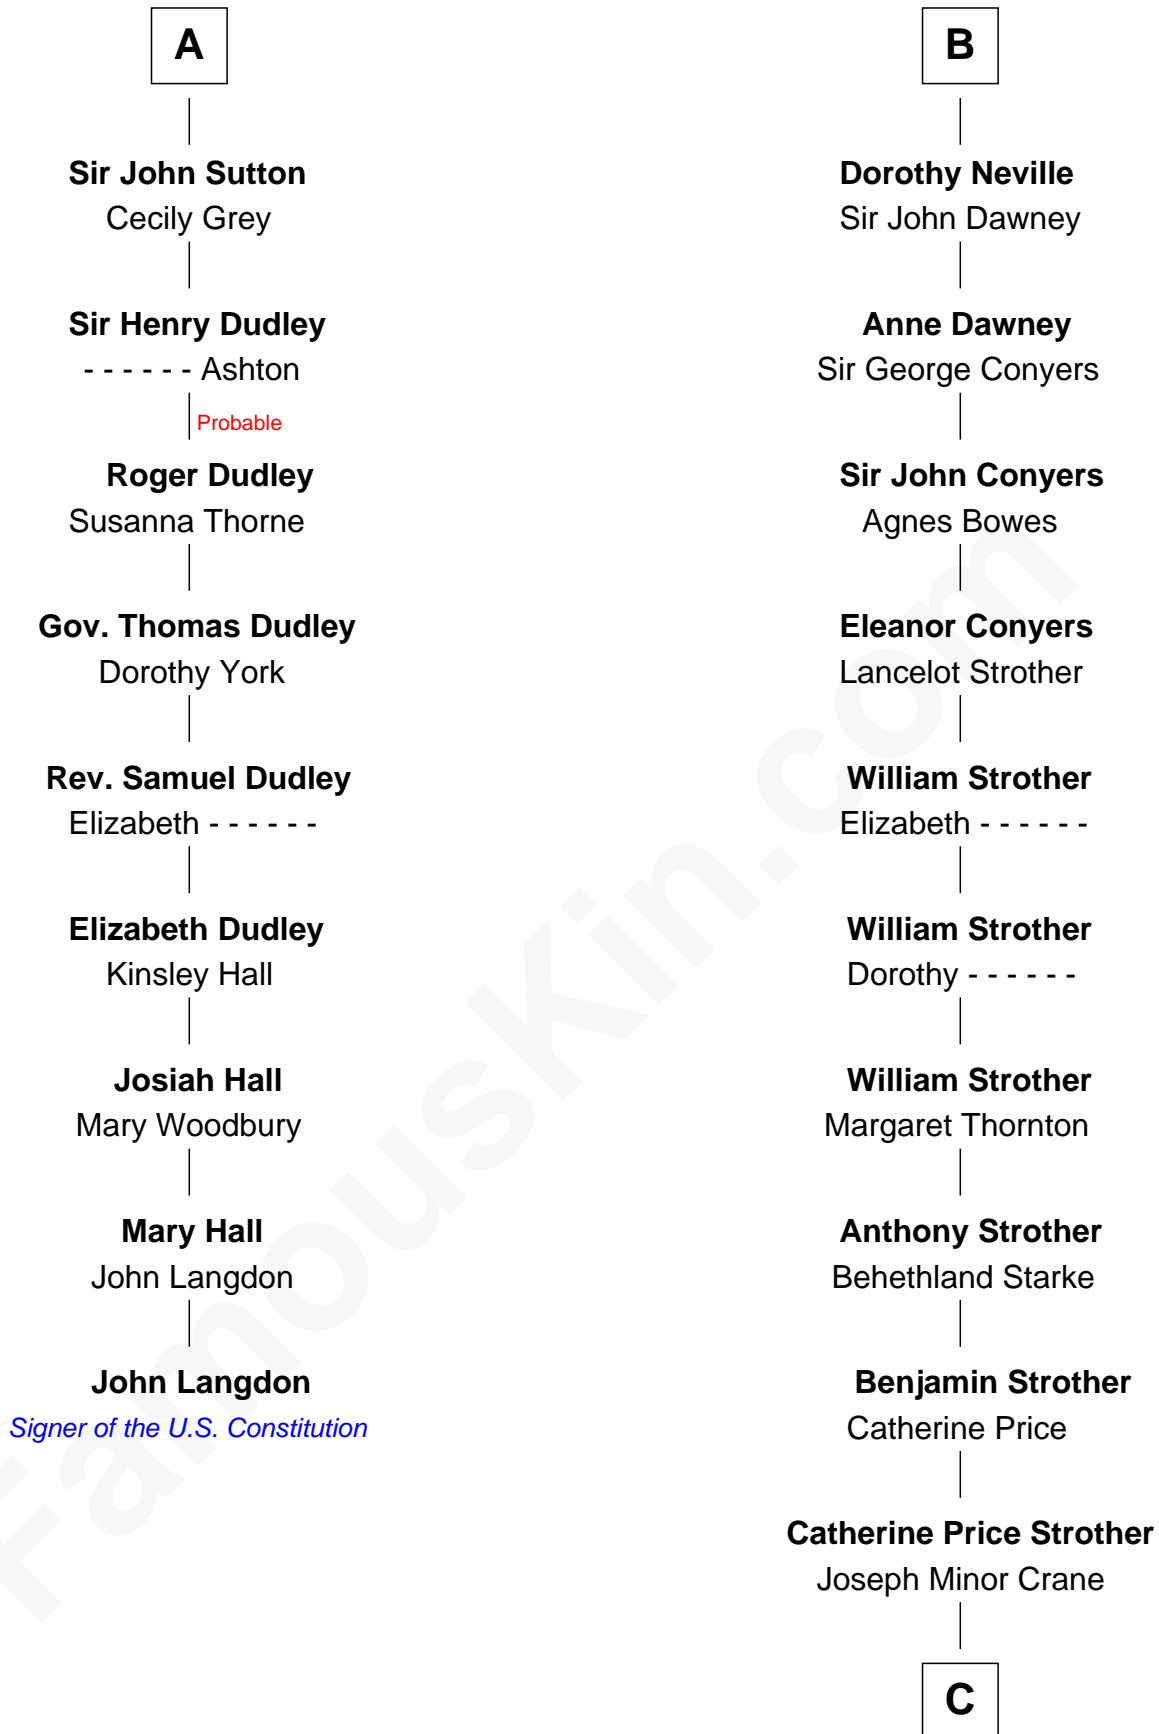

FamousKin.com Relationship Chart of

John Langdon

Signer of the U.S. Constitution

15th cousin 5 times removed of

Randolph Scott

Movie Actor

Sir James de Audley

Ela Longespee

C

John William Crane

Margaret Ann Sadler

Joseph Minor Crane

Lavinia Lionberger

Lucy Lionberger Crane

George Grant Scott

Randolph Scott