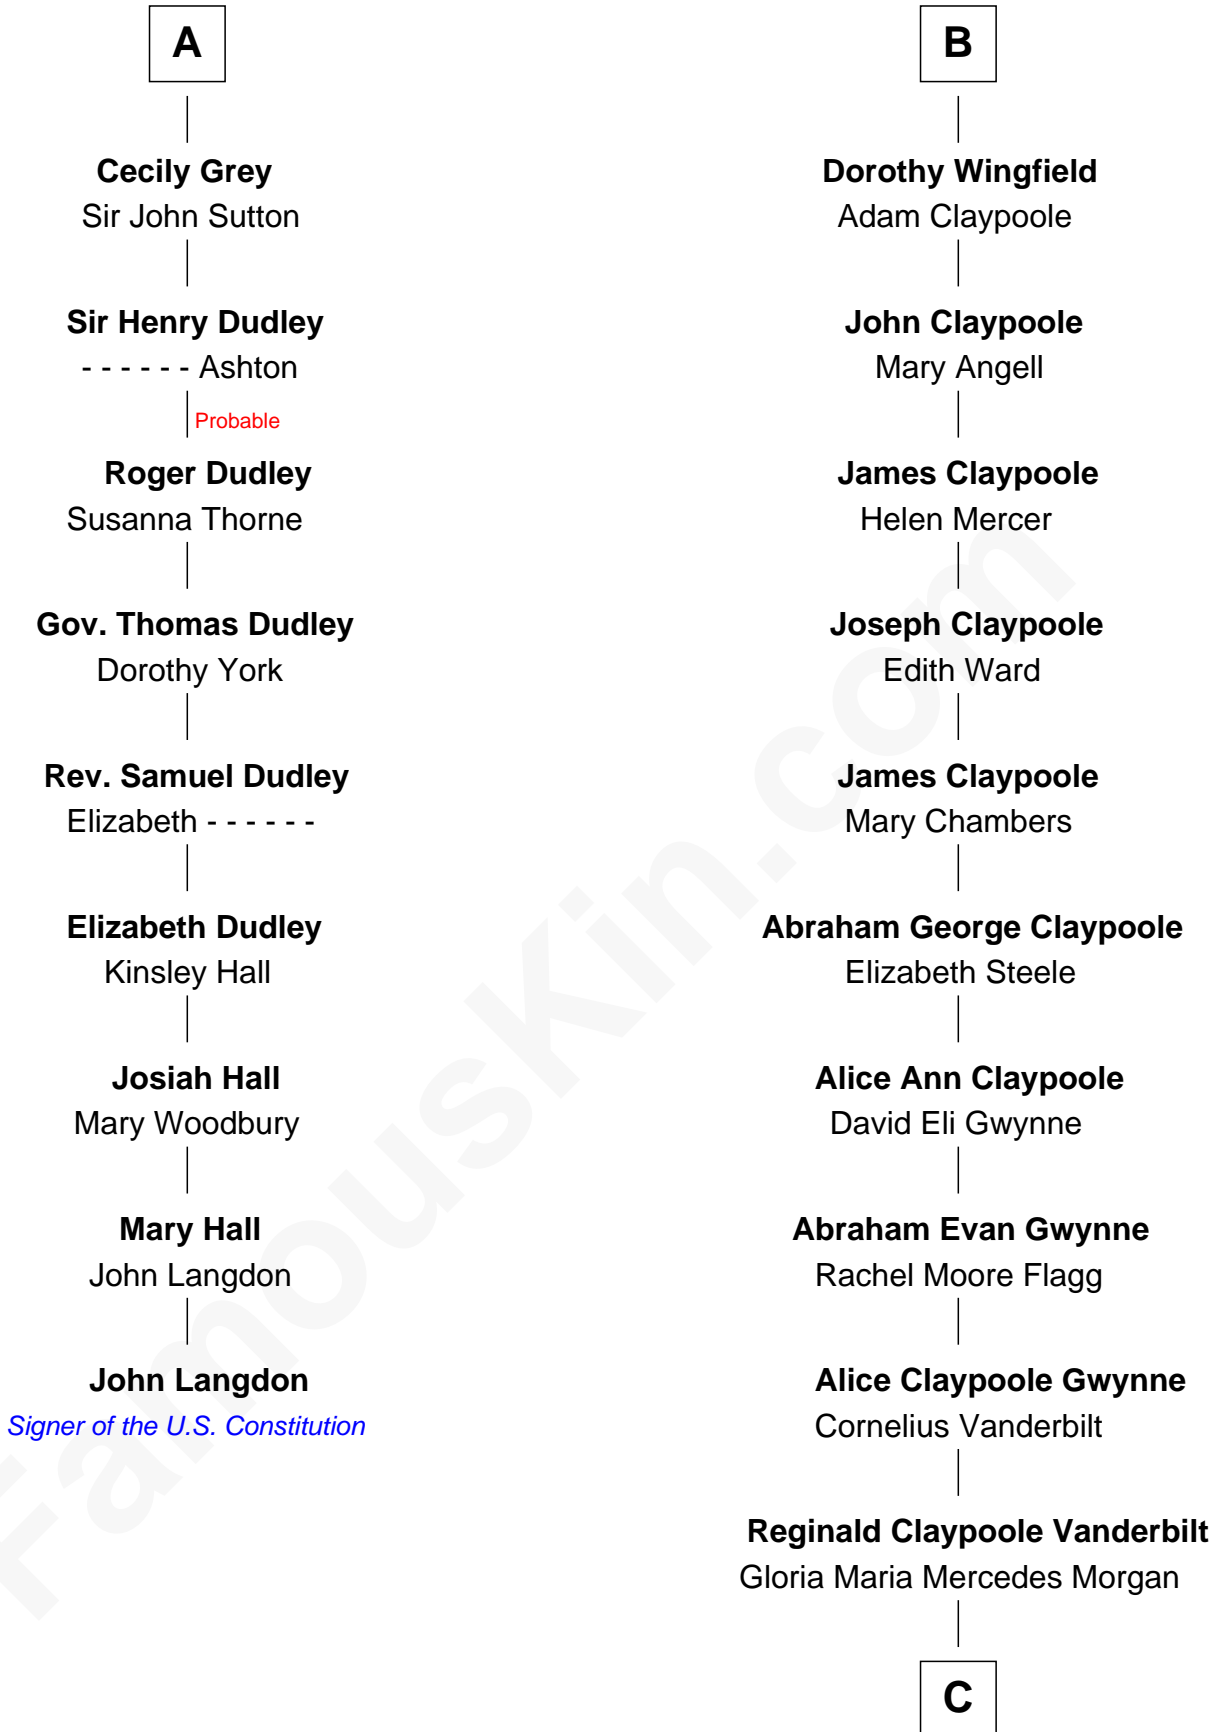

FamousKin.com Relationship Chart of

John Langdon

Signer of the U.S. Constitution

15th cousin 3 times removed of

Anderson Cooper

Television Journalist

Bartholomew de Badlesmere

Margaret de Clare

Sir William de Bohun

Elizabeth de Bohun

Sir Richard Fitzalan

Elizabeth Fitzalan

Sir Robert Goushill

Elizabeth Goushill

Sir Robert Wingfield

Sir Henry Wingfield

Elizabeth Rookes

Robert Wingfield

Margery Quarles

Robert Wingfield

Elizabeth Cecil

B

|
Gloria Laura Morgan Vanderbilt

Wyatt Emory Cooper