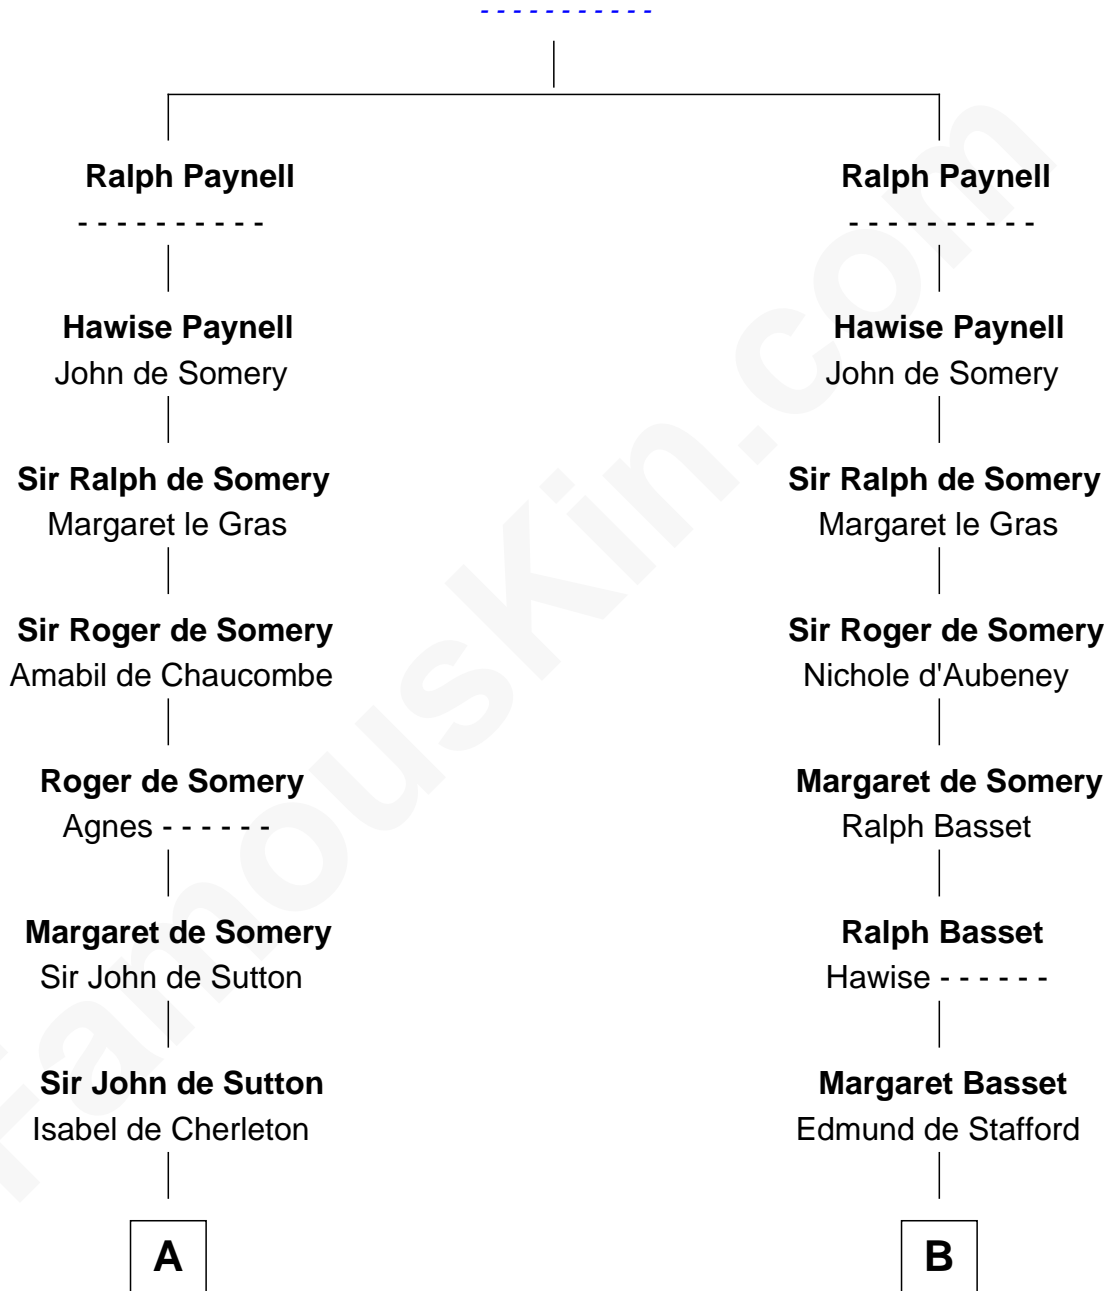

FamousKin.com Relationship Chart of

John Langdon

Signer of the U.S. Constitution

21st cousin of

William Greene

2nd Governor of Rhode Island

Fulk Paynel

C