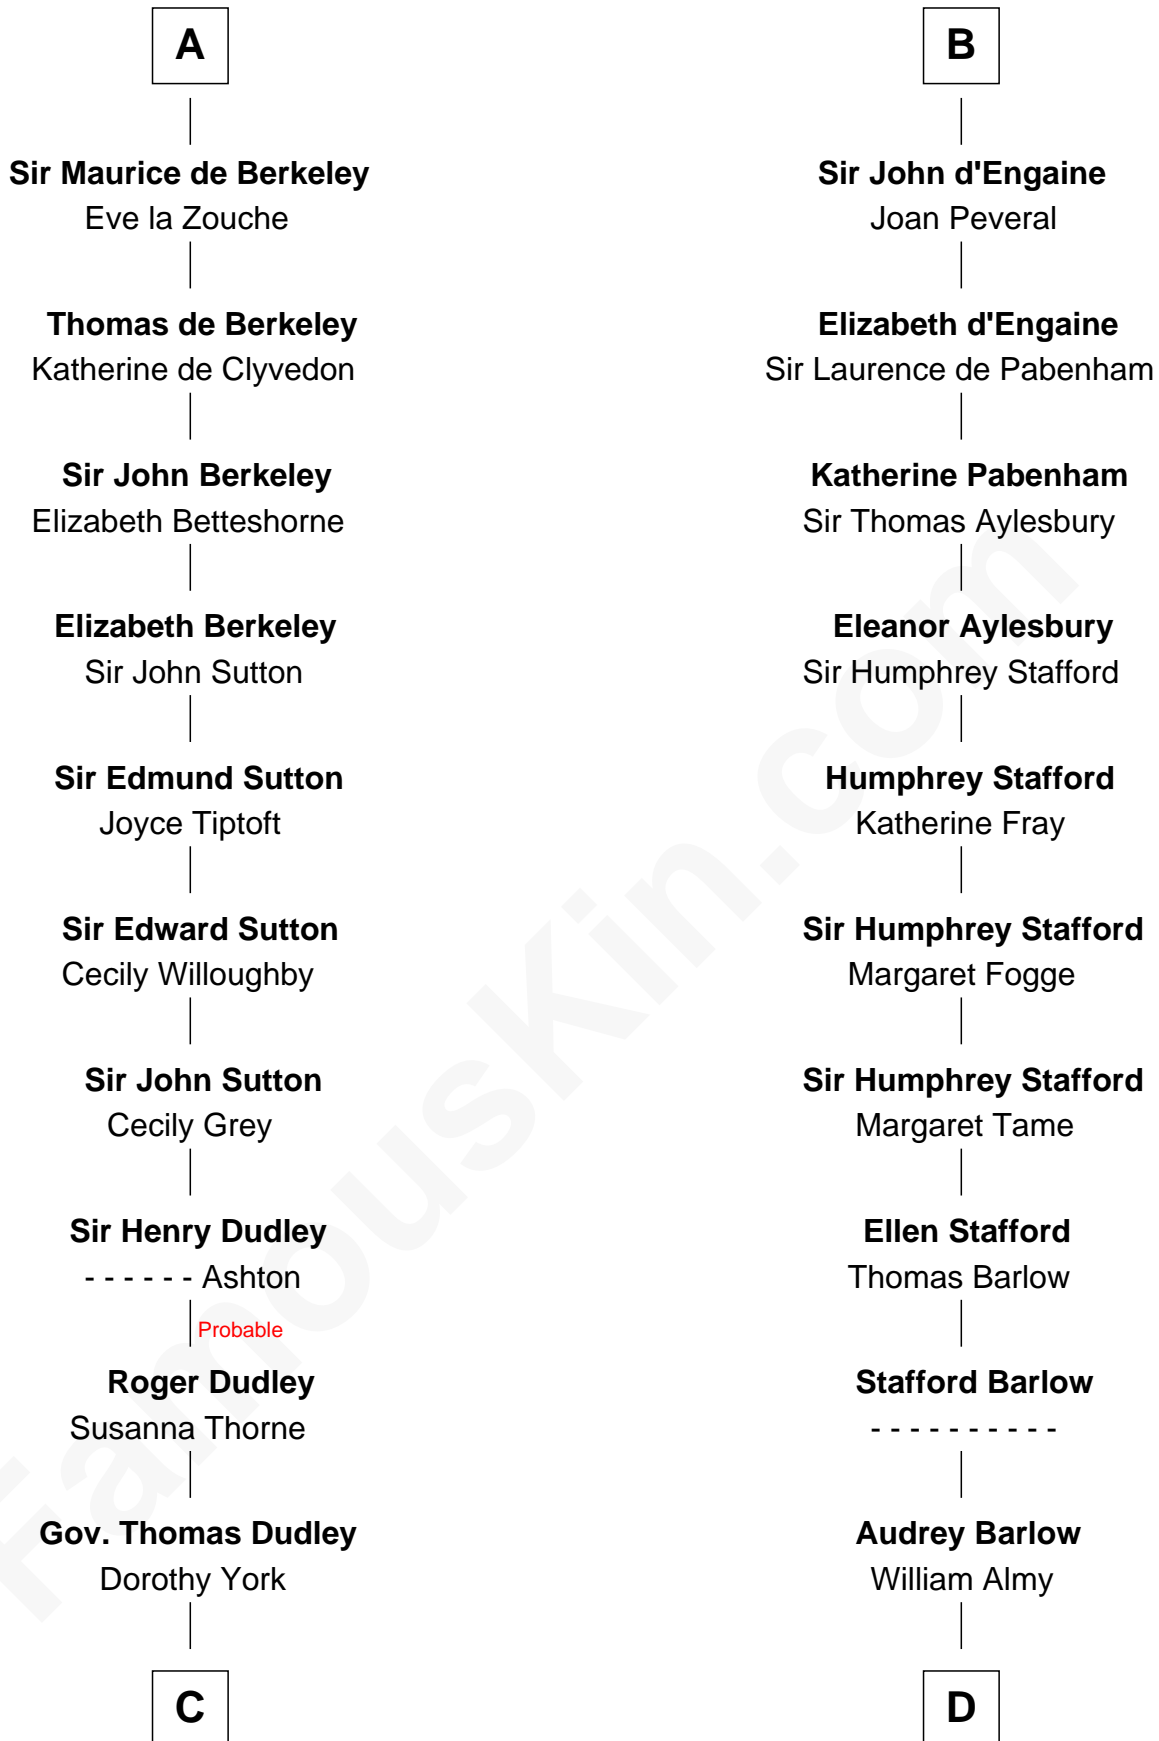

FamousKin.com

Relationship Chart of

John Langdon

Signer of the U.S. Constitution

20th cousin 1 time removed of

William Greene

2nd Governor of Rhode Island

Hugh I of Vermandois

Hawise de Lancaster

Peter II de Brus

Agnes de Brus

Walter de Fauconberge

Anice de Fauconberge

Sir Nicholas Engaine

B

C