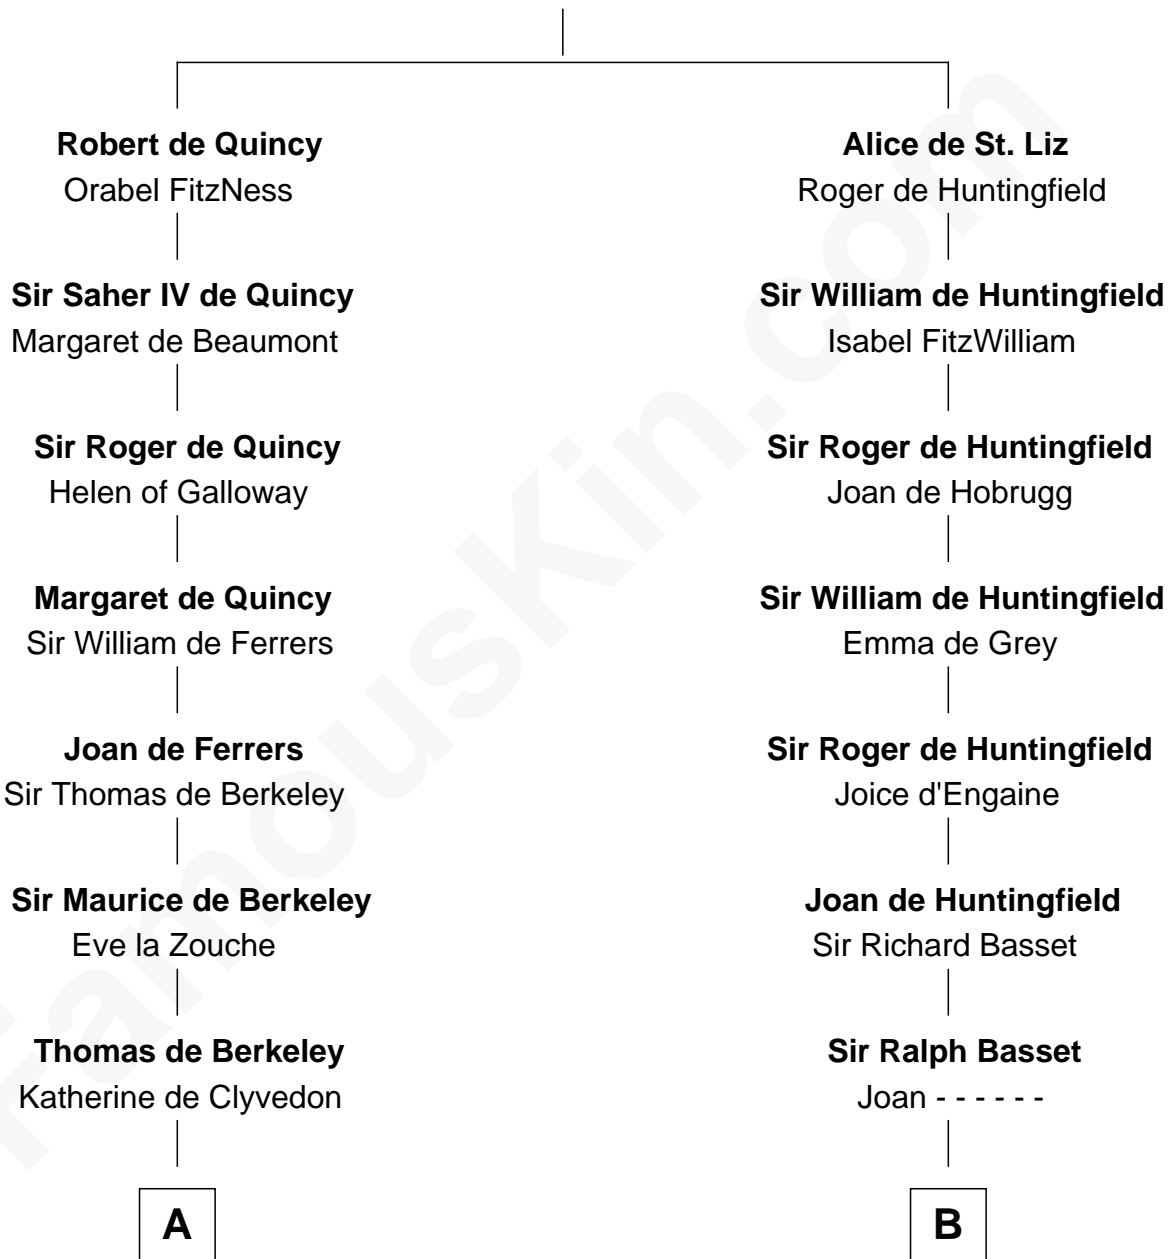

FamousKin.com Relationship Chart of

John Langdon

Signer of the U.S. Constitution

19th cousin 1 time removed of

William Greene

2nd Governor of Rhode Island

Saher I de Quincy

Maud de St. Liz

C

Josiah Hall
Mary Woodbury

Mary Hall
John Langdon

John Langdon
Signer of the U.S. Constitution

D

Annis Almy
John Greene

Samuel Greene
Mary Gorton

William Greene
Catharine Greene

William Greene
2nd Governor of Rhode Island