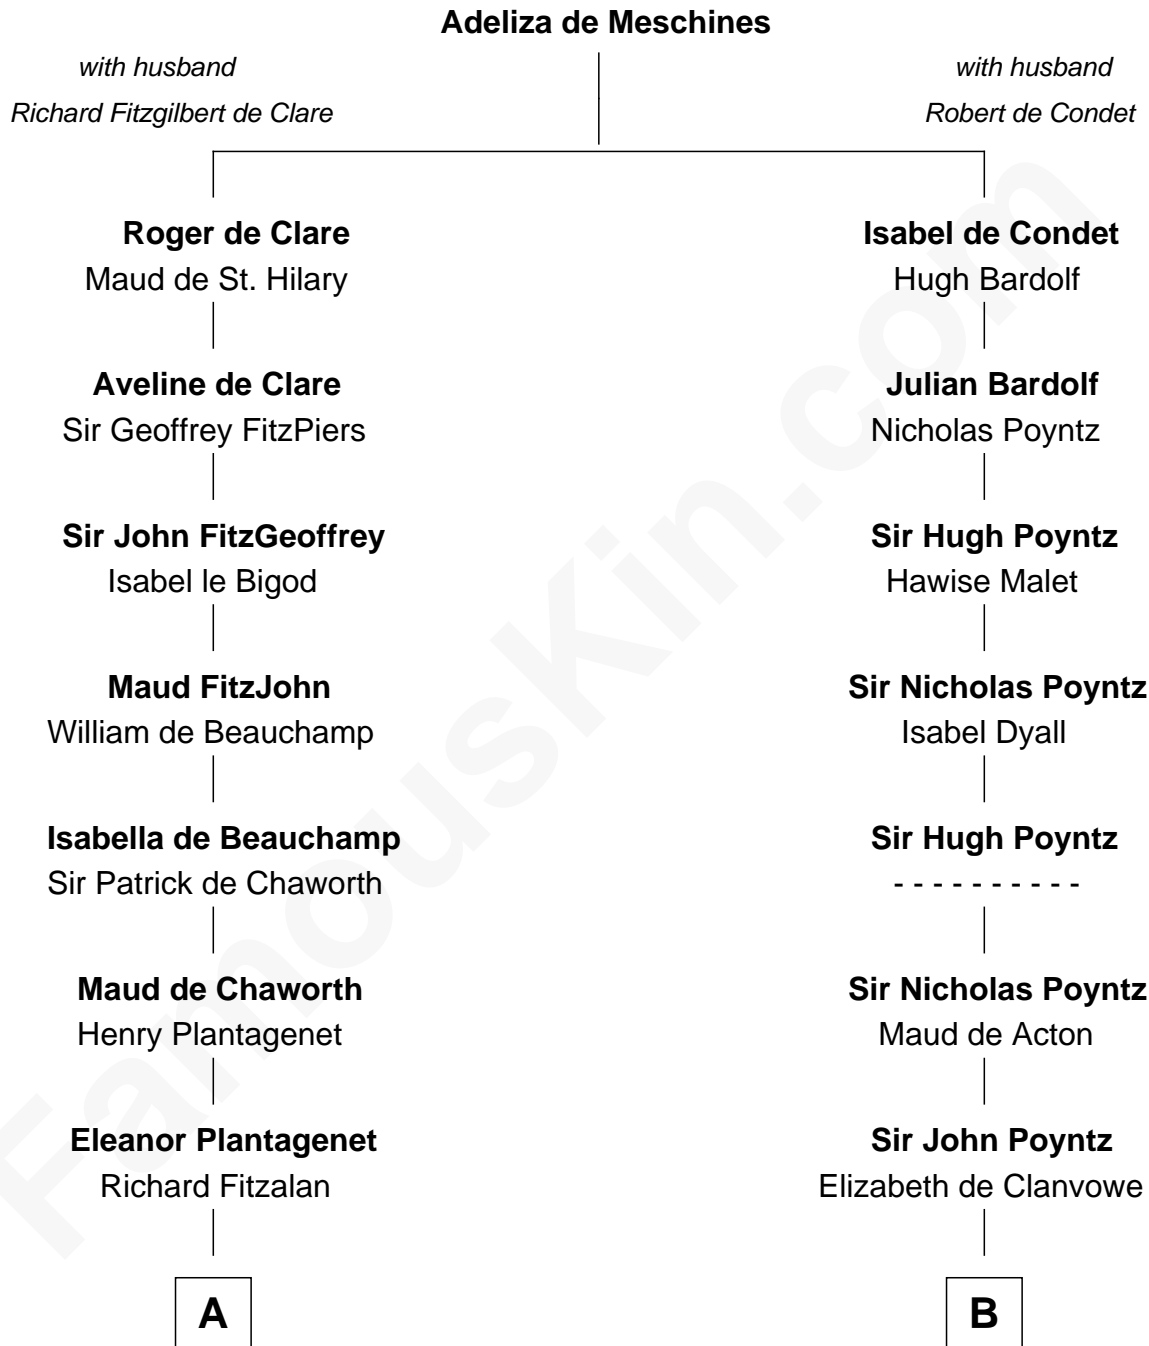

FamousKin.com Relationship Chart of

John Langdon

Signer of the U.S. Constitution

19th cousin 1 time removed of

William Greene

2nd Governor of Rhode Island

C

Elizabeth Dudley

Kinsley Hall

Josiah Hall

Mary Woodbury

Mary Hall

John Langdon

John Langdon

Signer of the U.S. Constitution

D