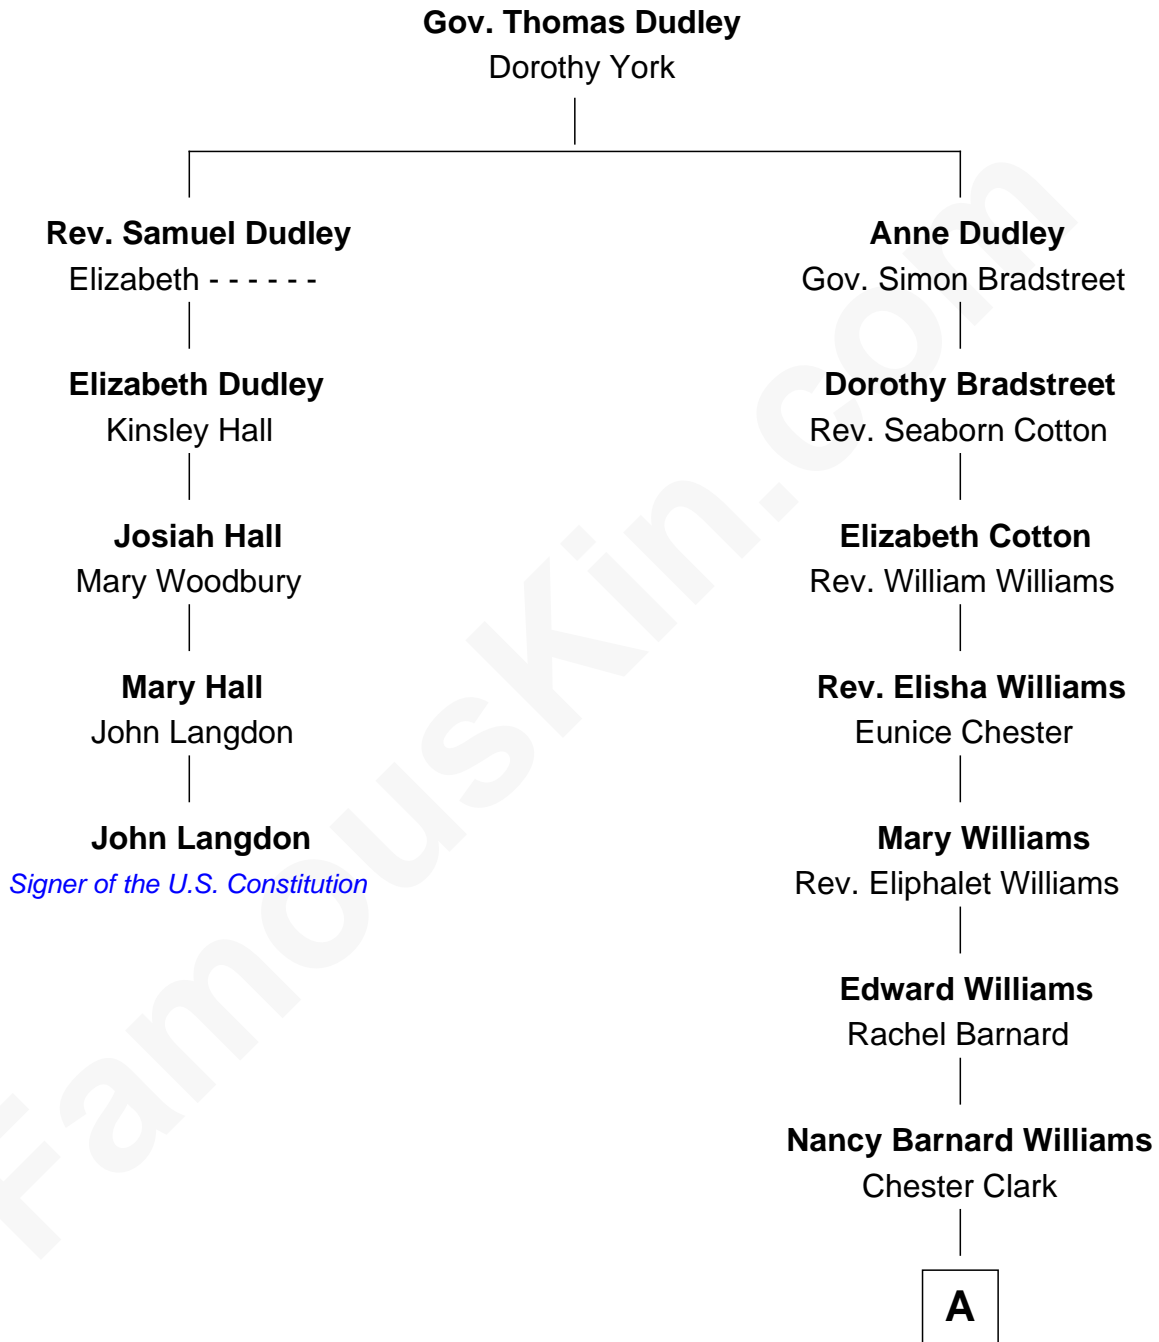

# FamousKin.com Relationship Chart of

**John Langdon**

*Signer of the U.S. Constitution*

4th cousin 8 times removed of

**Kate Upton**

*Sports Illustrated Swimsuit Cover Model*

**A**

—  
**Susan Wright Clark**

Rev. Josiah Tyler

—  
**William Chester Tyler**

Laura Leland Brooks

—  
**Margaret Hastings Tyler**

Charles Henry Vial

—  
**Elizabeth Brooks Vial**

Stephen Edward Upton

—  
**Jefferson Matthew Upton**

Shelley Fawn Davis

—  
**Kate Upton**

*Model and Actress*