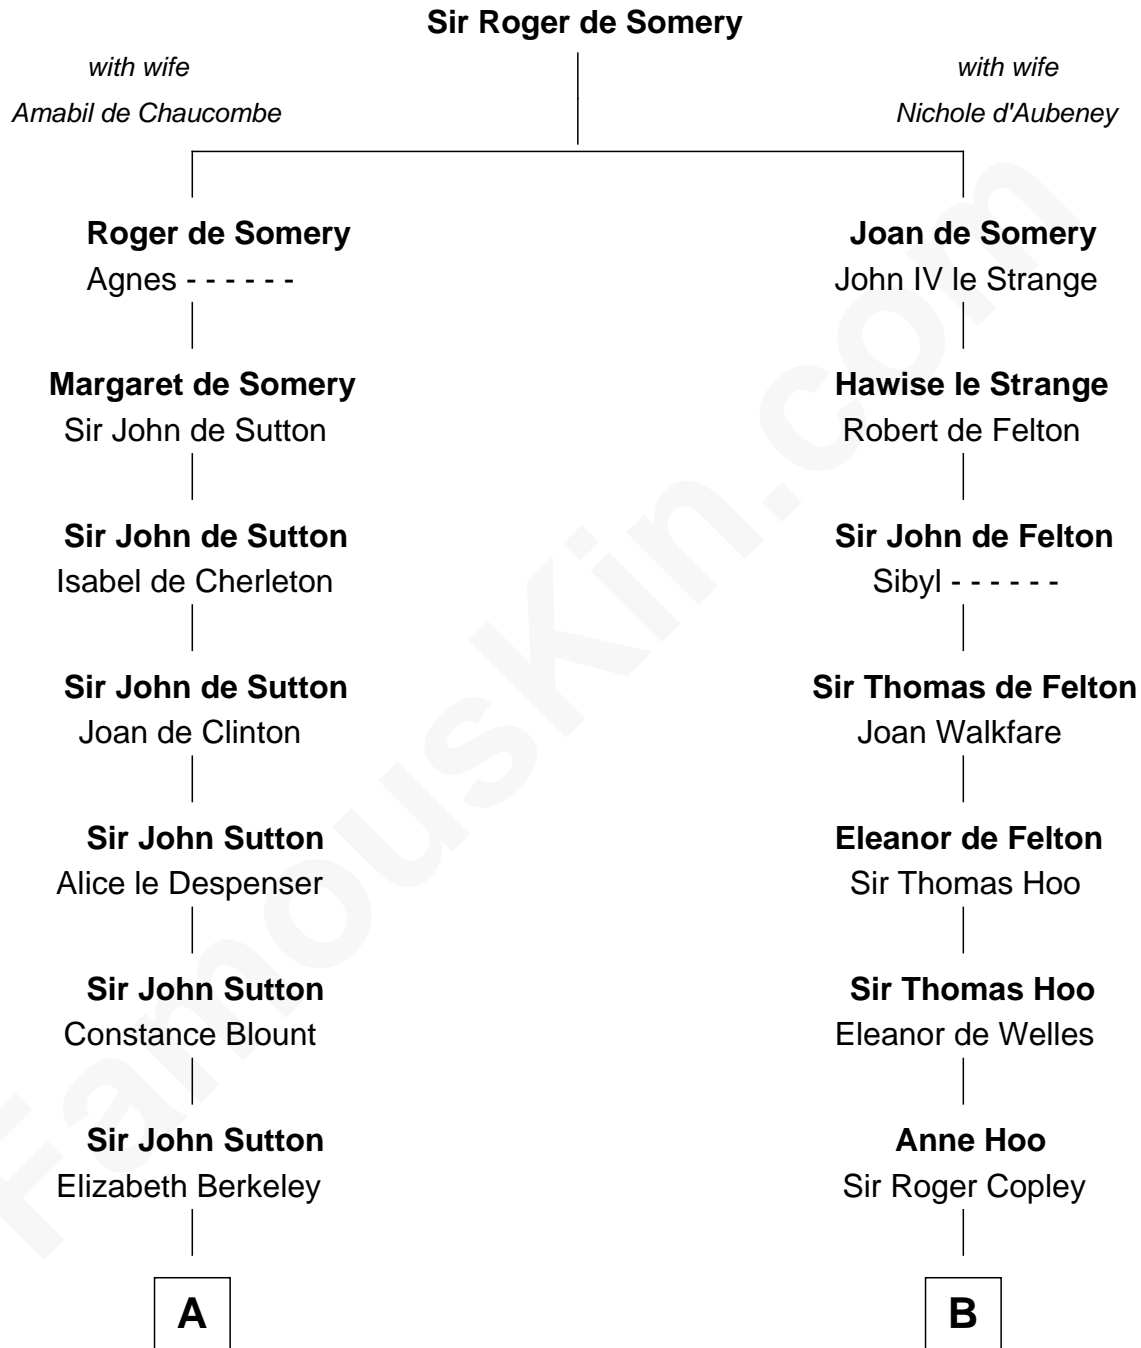

## Relationship Chart of

### John Langdon

*Signer of the U.S. Constitution*

17th cousin 4 times removed of

### Ray Bradbury

*Author of The Martian Chronicles*

**C**

—  
**Samuel Bradbury**

Frances Mary Rohead

—  
**Samuel Irving Bradbury**

Mary Adell Spaulding

—  
**Samuel Hinkston Bradbury**