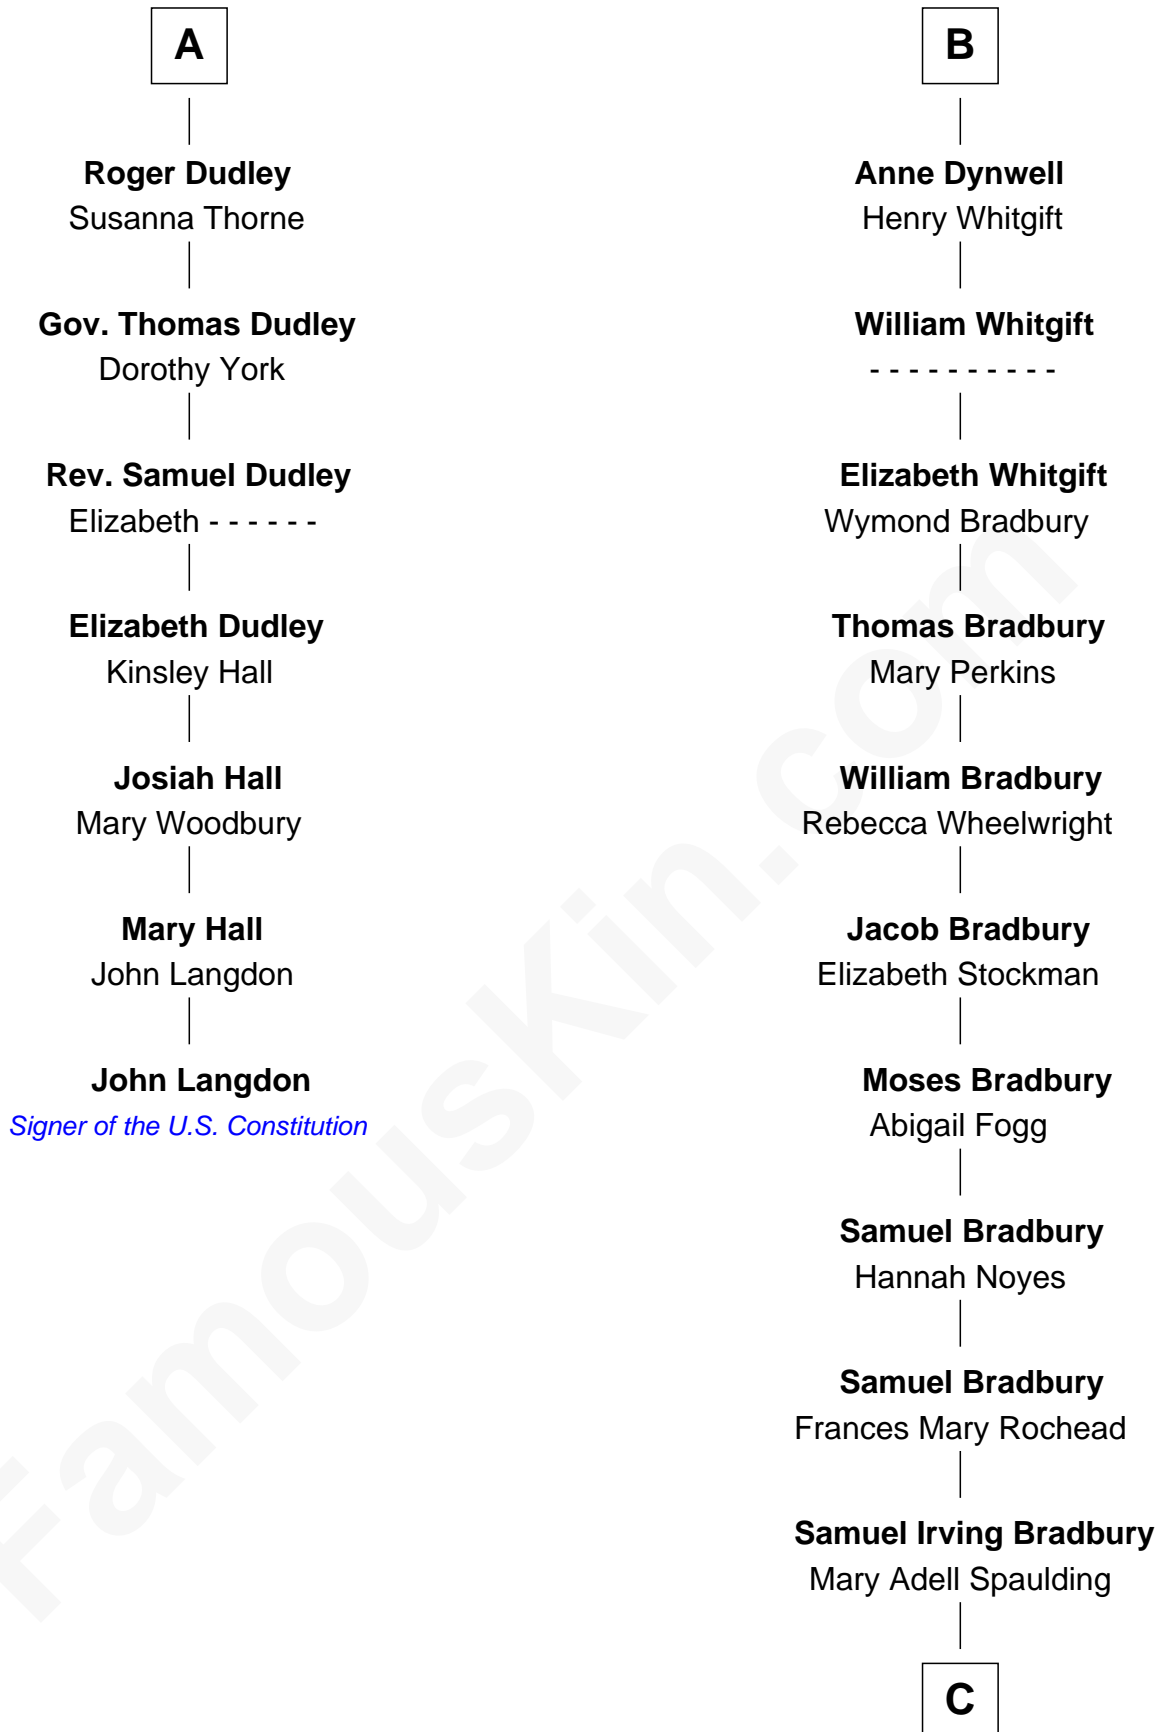

FamousKin.com

Relationship Chart of

John Langdon

Signer of the U.S. Constitution

13th cousin 6 times removed of

Ray Bradbury

Author of The Martian Chronicles

Sir Henry de Percy

Idoine de Clifford

C

Samuel Hinkston Bradbury

Minnie Alice Davis

Leonard Spaulding Bradbury

Esther Marie Moberg

Ray Bradbury

Author of [The Martian Chronicles](#)