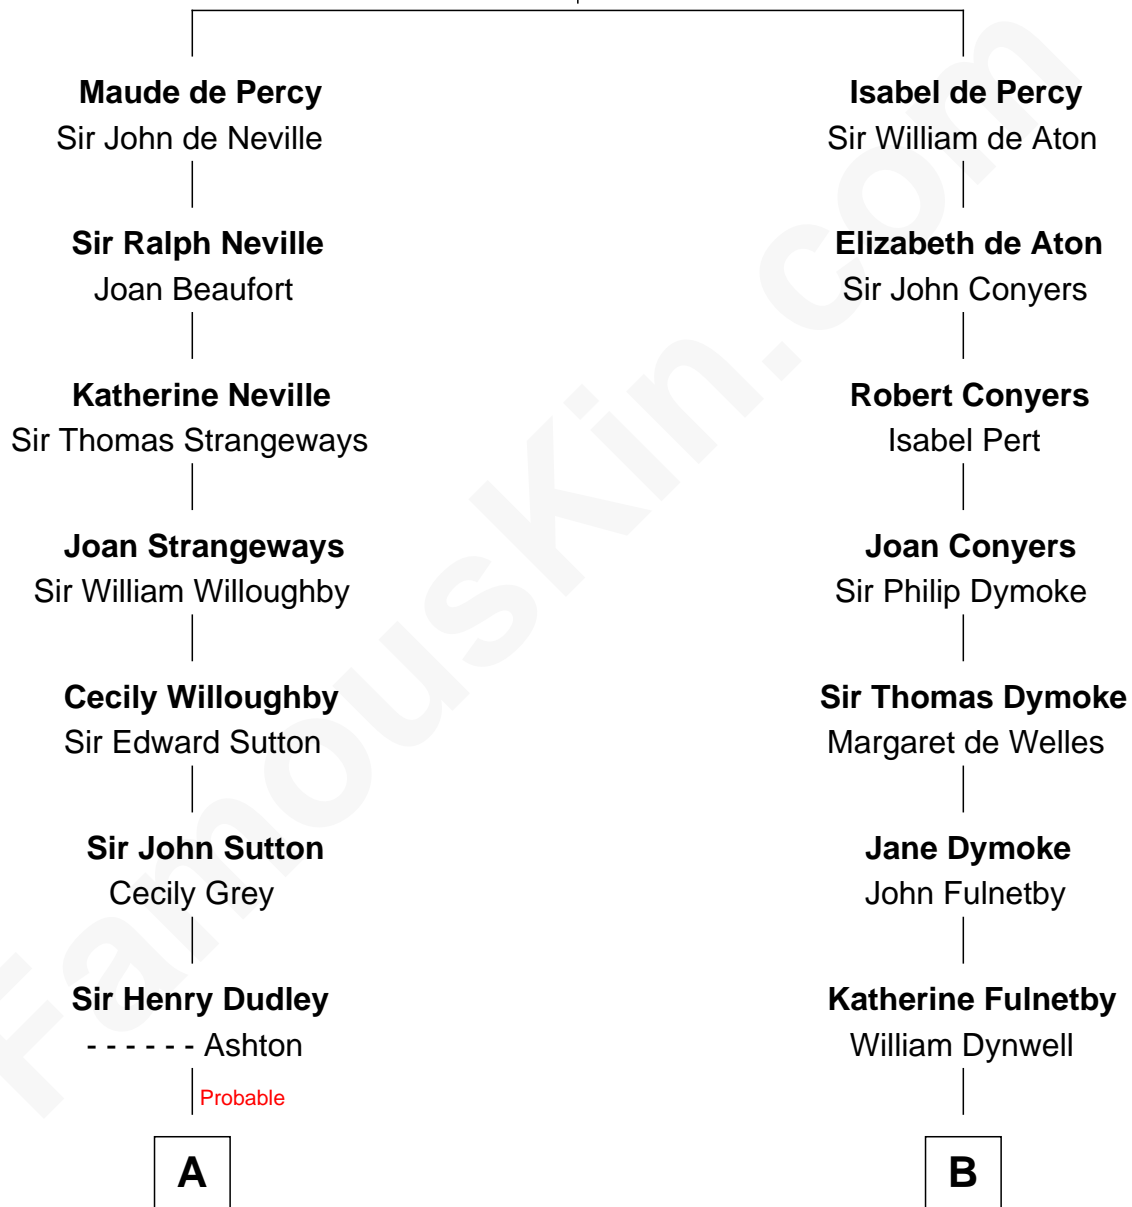

FamousKin.com

Relationship Chart of

John Langdon

Signer of the U.S. Constitution

13th cousin 6 times removed of

Ray Bradbury

Author of The Martian Chronicles

Sir Henry de Percy

Idoine de Clifford

C

Samuel Hinkston Bradbury

Minnie Alice Davis

Leonard Spaulding Bradbury

Esther Marie Moberg

Ray Bradbury

Author of [The Martian Chronicles](#)