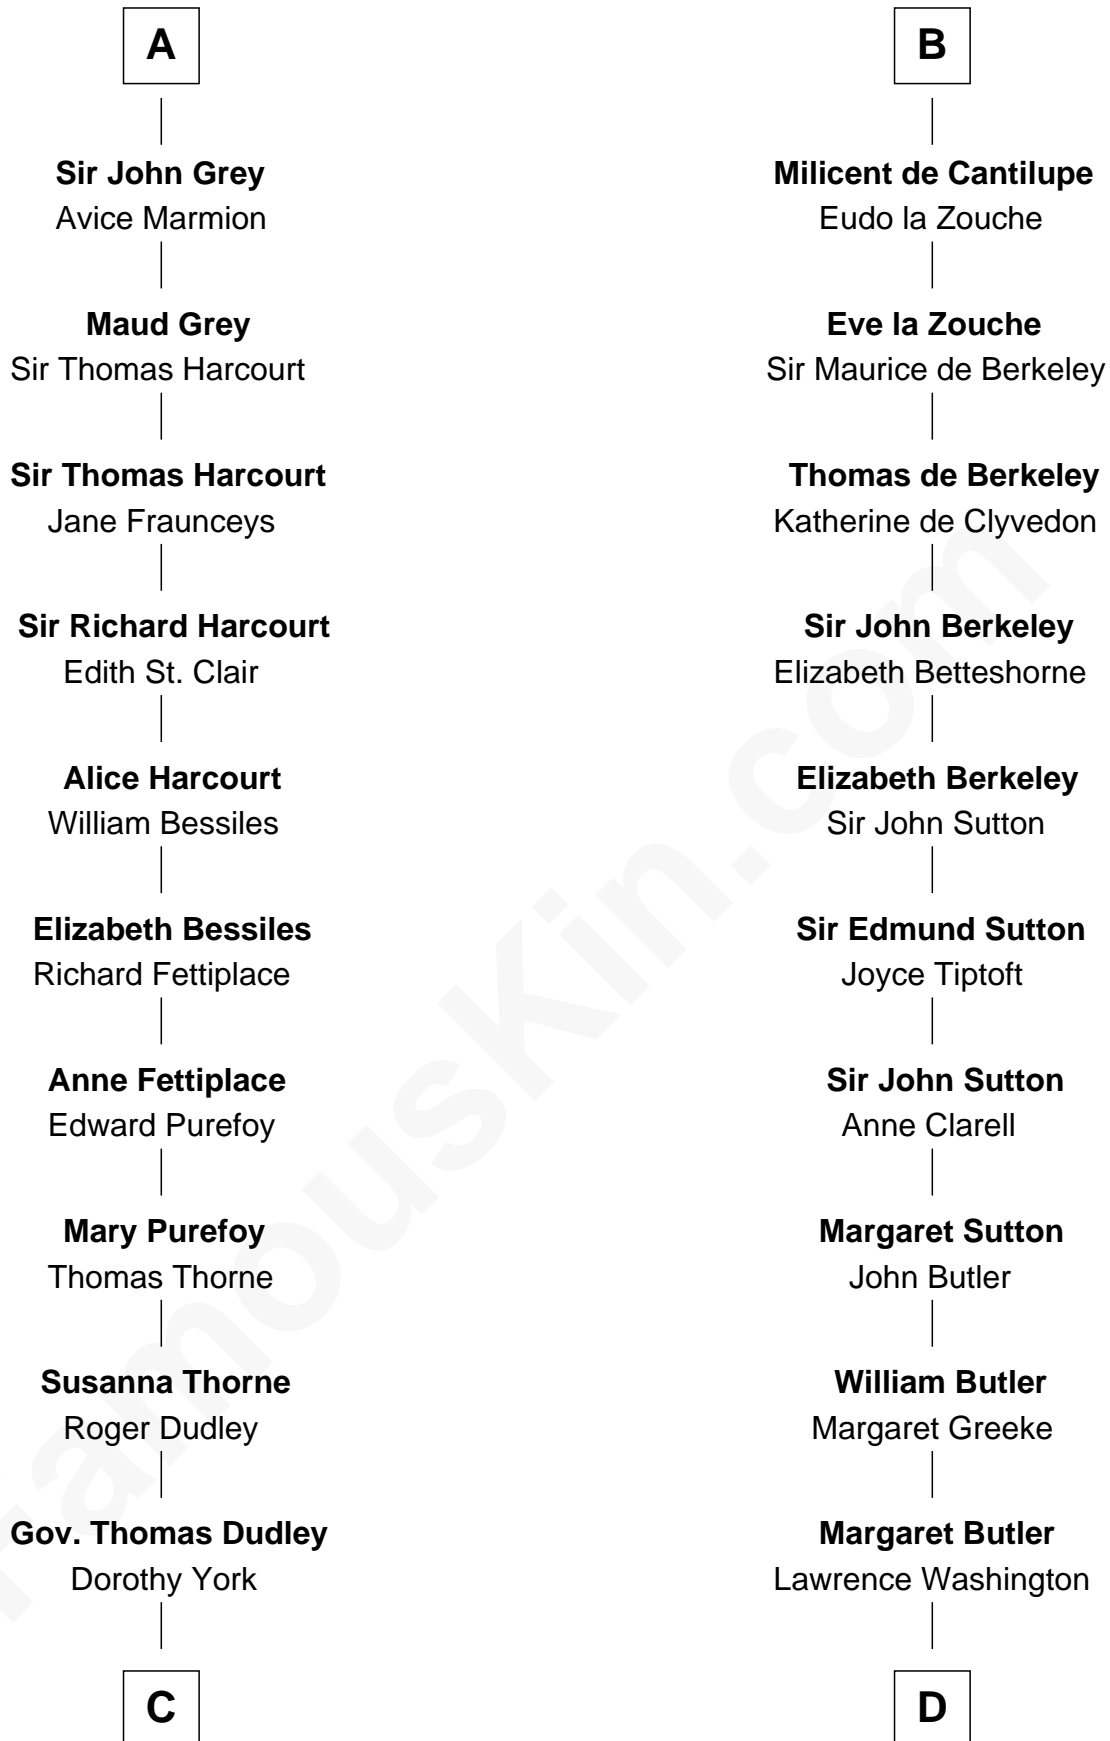

FamousKin.com Relationship Chart of

John Langdon

Signer of the U.S. Constitution

21st cousin of

George Washington

1st U.S. President

Sir Walter Giffard

Agnes Flaitel