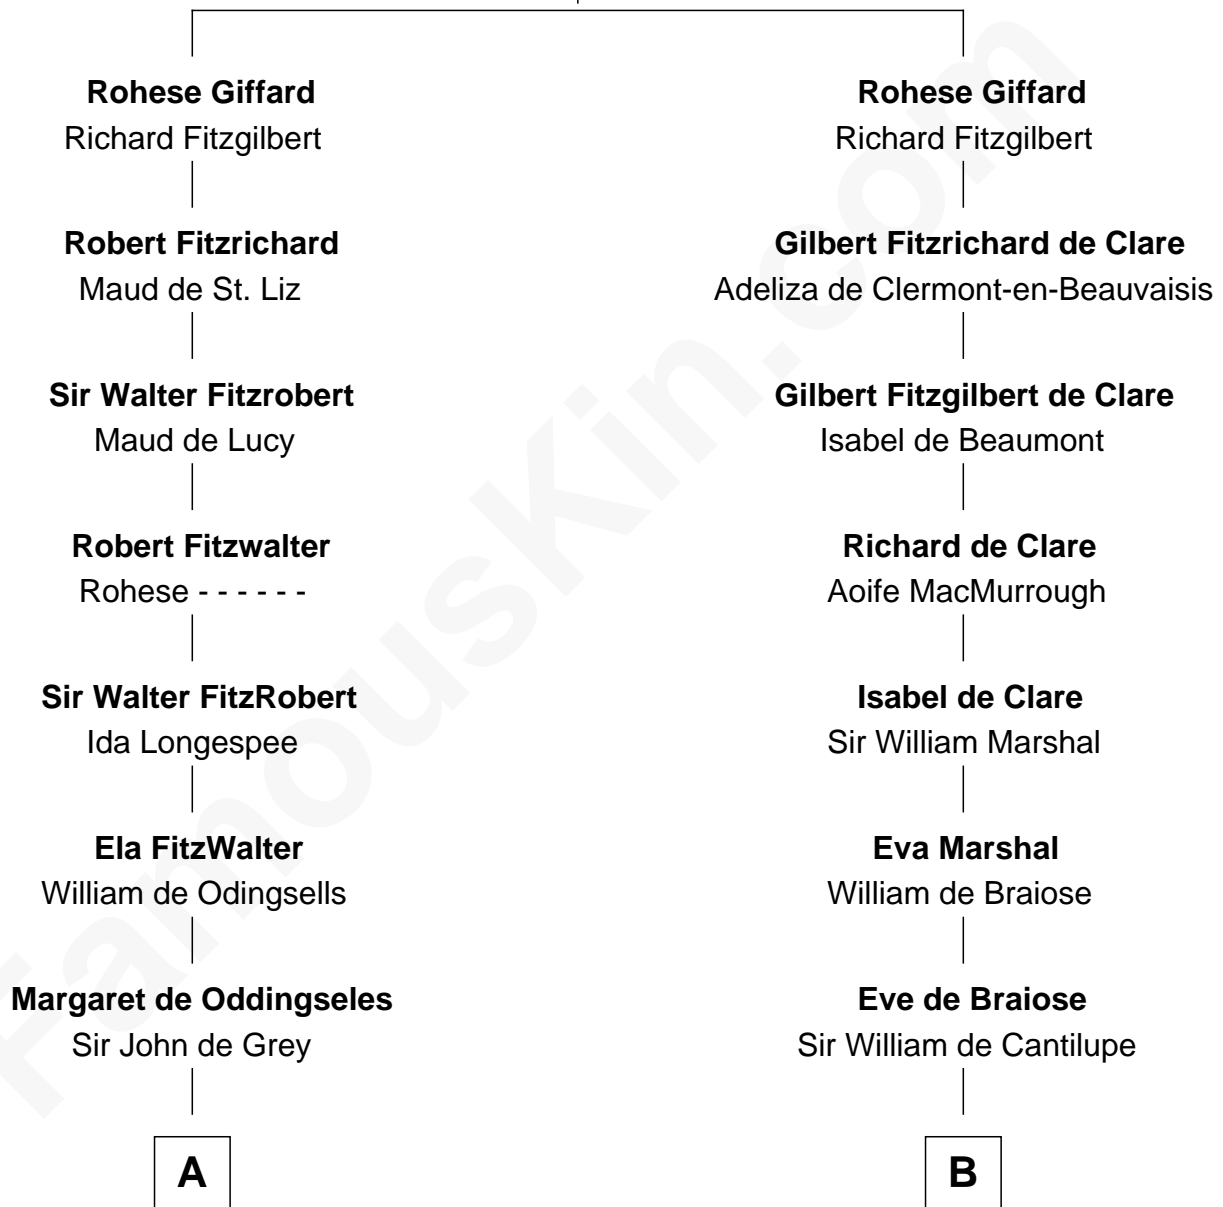

FamousKin.com Relationship Chart of

John Langdon

Signer of the U.S. Constitution

21st cousin of

George Washington

1st U.S. President

Sir Walter Giffard

Agnes Flaitel