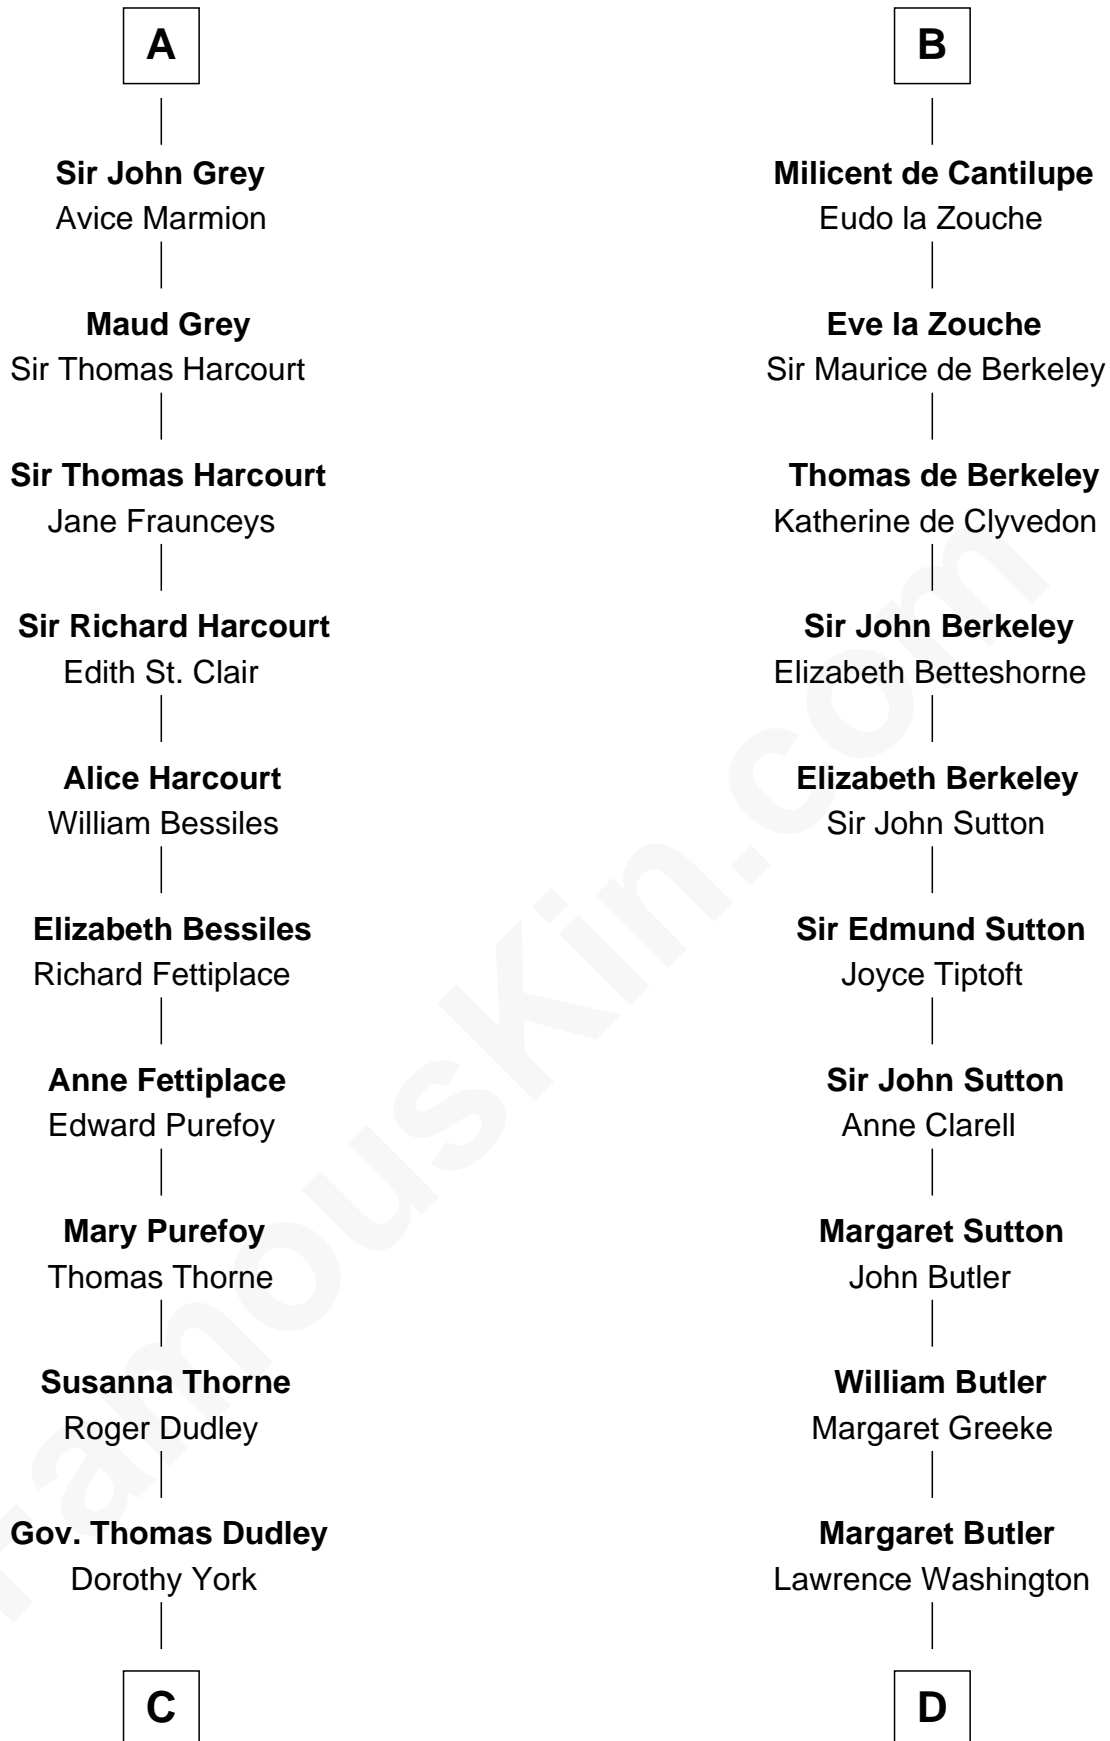

# FamousKin.com Relationship Chart of

**John Langdon**

*Signer of the U.S. Constitution*

21st cousin of

**George Washington**

*1st U.S. President*

**Gilbert Crispin**

-----

**C**

**Rev. Samuel Dudley**

Elizabeth - - - - -

**Elizabeth Dudley**

Kinsley Hall

**Josiah Hall**

Mary Woodbury

**Mary Hall**