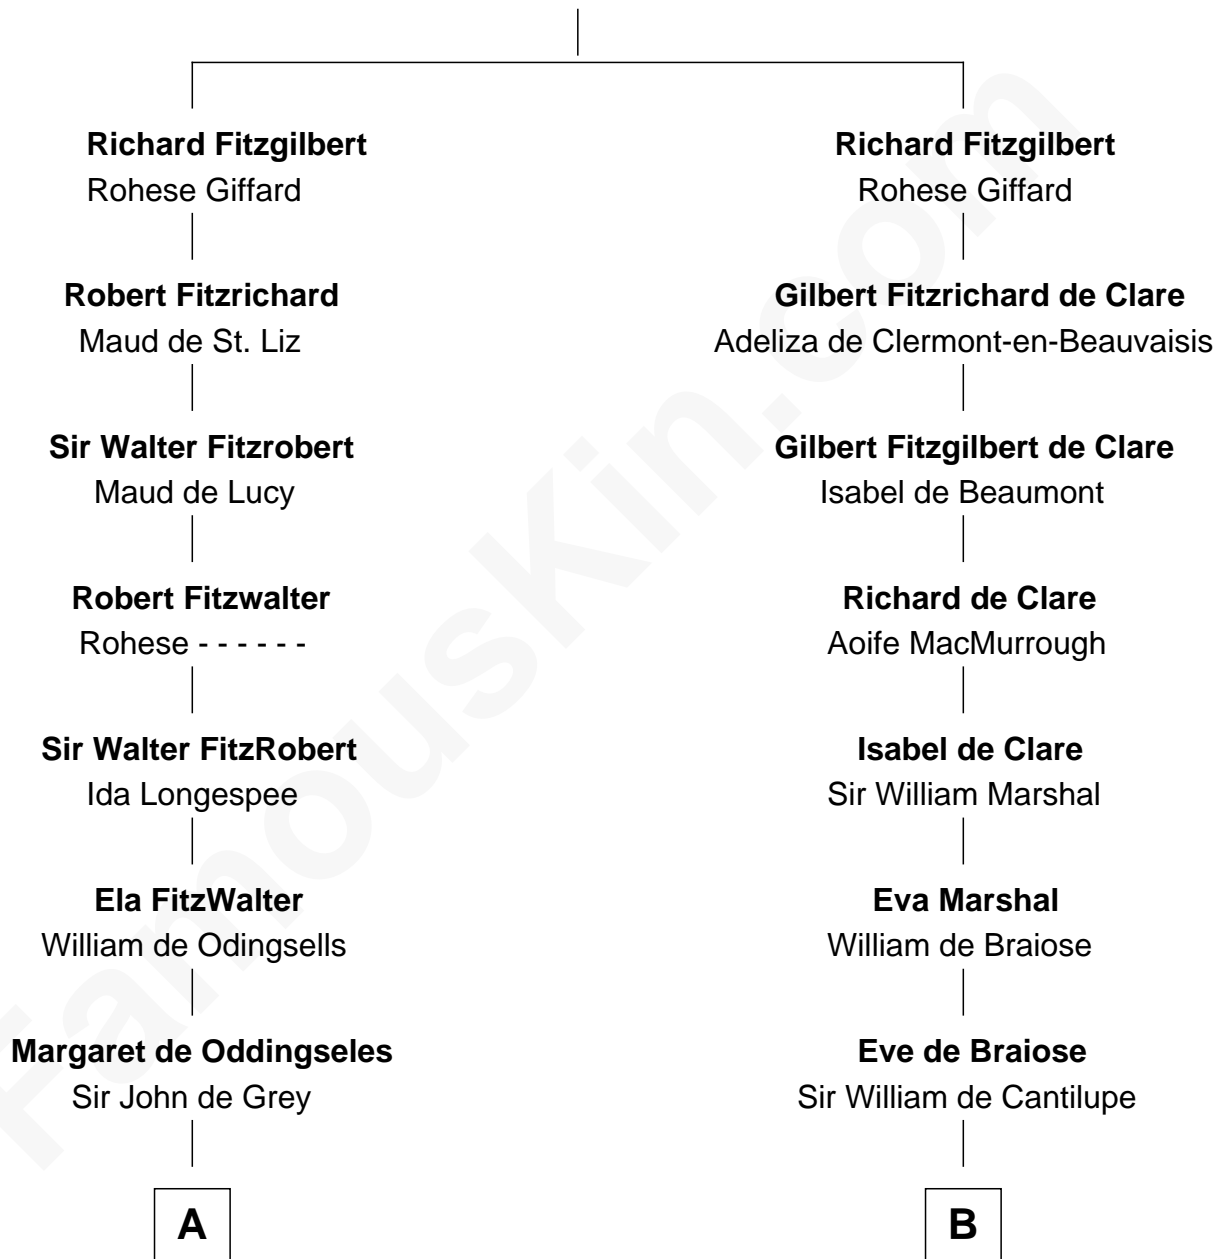

# FamousKin.com Relationship Chart of

**John Langdon**

*Signer of the U.S. Constitution*

21st cousin of

**George Washington**

*1st U.S. President*

**Gilbert Crispin**

-----

**C**

**Rev. Samuel Dudley**

Elizabeth - - - - -

**Elizabeth Dudley**

Kinsley Hall

**Josiah Hall**

Mary Woodbury

**Mary Hall**