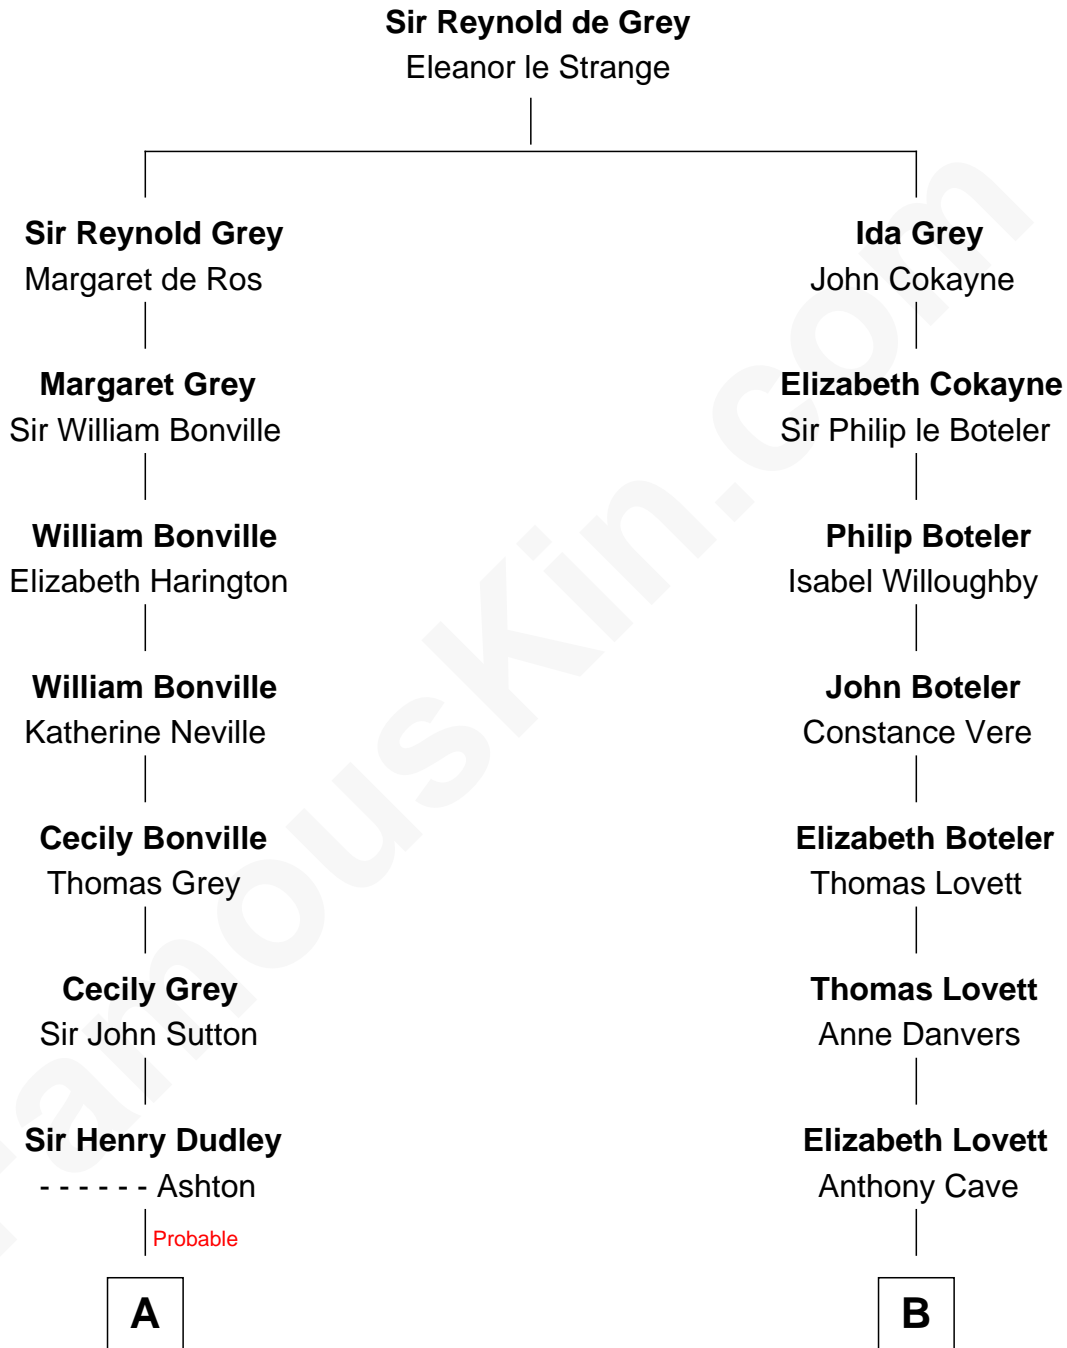

# FamousKin.com Relationship Chart of

**John Langdon**

*Signer of the U.S. Constitution*

13th cousin 3 times removed of

**Hetty Green**

*"The Witch of Wall Street"*

**A**

**Roger Dudley**  
Susanna Thorne

**Gov. Thomas Dudley**  
Dorothy York

**Rev. Samuel Dudley**  
Elizabeth - - - - -

**Elizabeth Dudley**  
Kinsley Hall

**Josiah Hall**  
Mary Woodbury

**Mary Hall**  
John Langdon

**John Langdon**  
*Signer of the U.S. Constitution*

**B**

**Mary Cave**  
Sir Jerome Weston

**Mary Weston**  
William Clerke

**Jeremiah Clarke**  
Frances Latham

**Weston Clarke**  
Mary Easton

**Anne Clarke**  
Thomas Hicks

**Thomas Hicks**  
Judith Akin

**Sarah Hicks**  
Gideon Howland