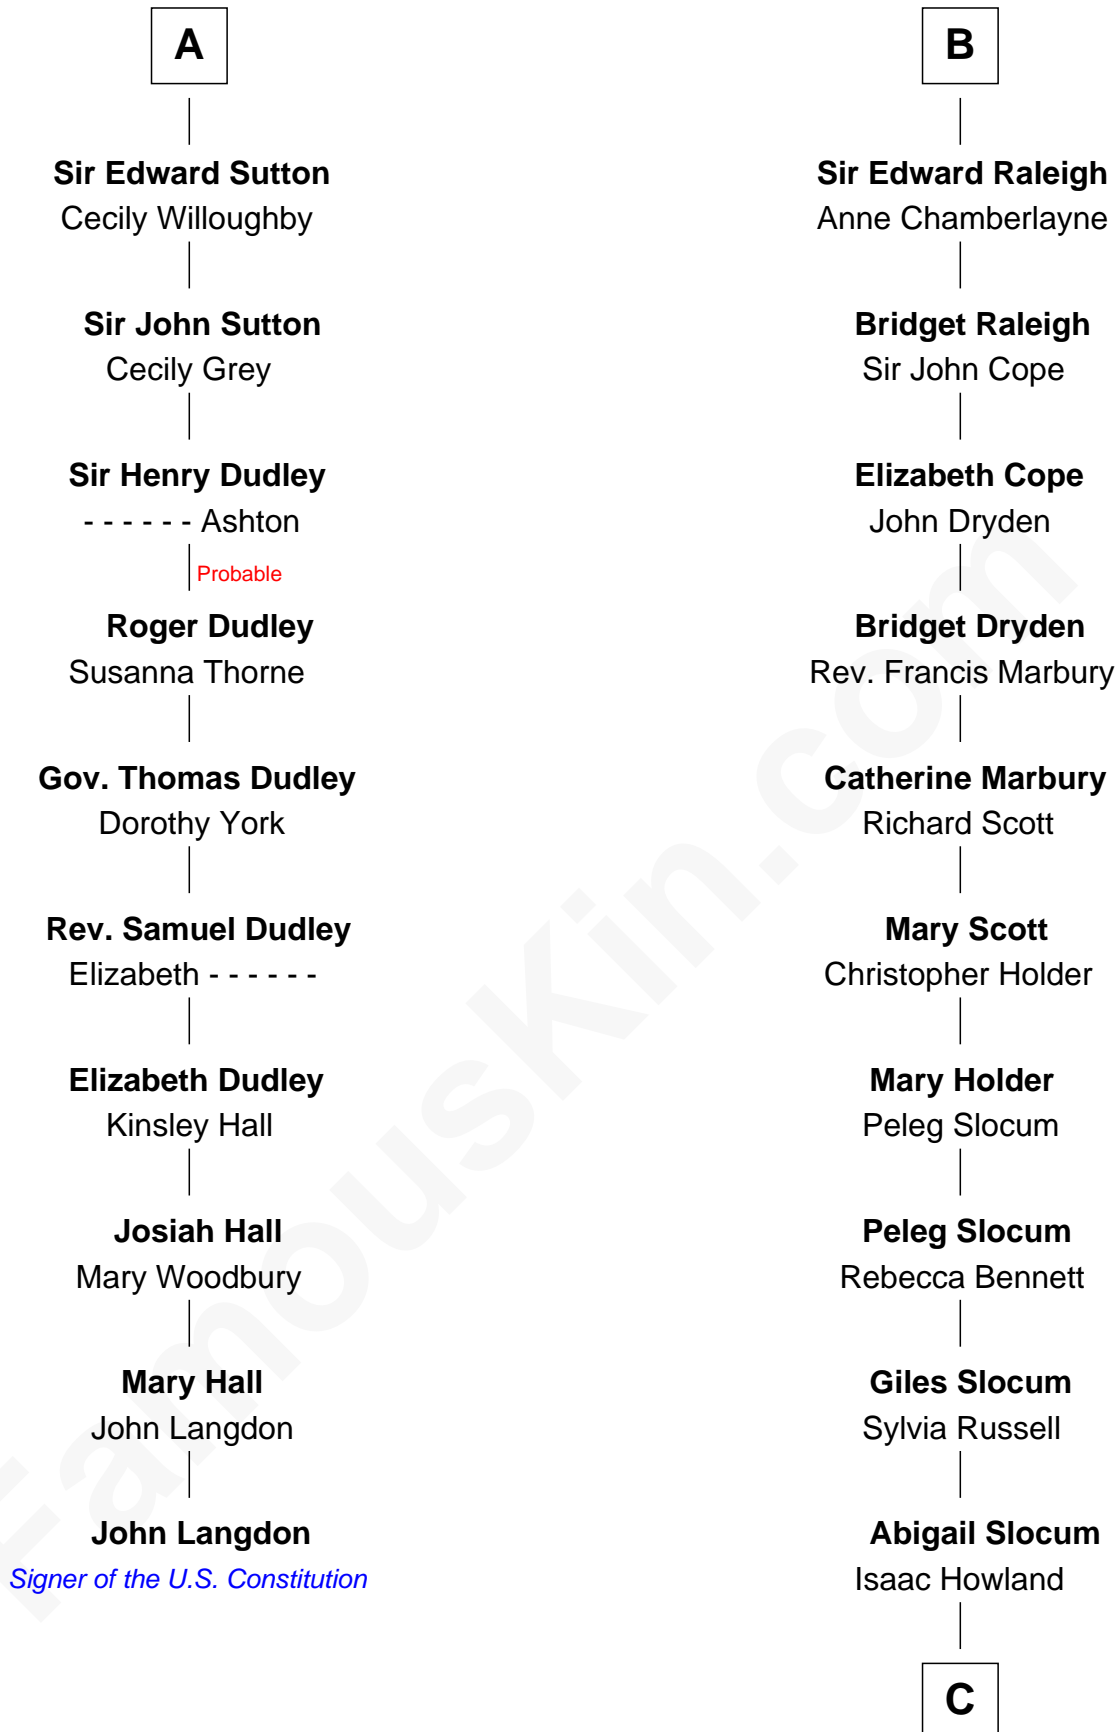

FamousKin.com Relationship Chart of

John Langdon

Signer of the U.S. Constitution

16th cousin 3 times removed of

Hetty Green

"The Witch of Wall Street"

Sir Hugh le Despencer
Isabella de Beauchamp

Sir Philip le Despencer
Margaret de Goushill

Margaret Despencer
Robert de Ferrers

Sir John Sutton
Constance Blount

Phillippa Ferrers
Sir Thomas Greene

Sir John Sutton
Elizabeth Berkeley

Elizabeth Greene
William Raleigh

Sir Edmund Sutton
Joyce Tiptoft

Sir Edward Raleigh
Margaret Verney

A

B

C

—
Mehitable Howland

Gideon Howland

—
Abby Slocum Howland

Edward Mott Robinson