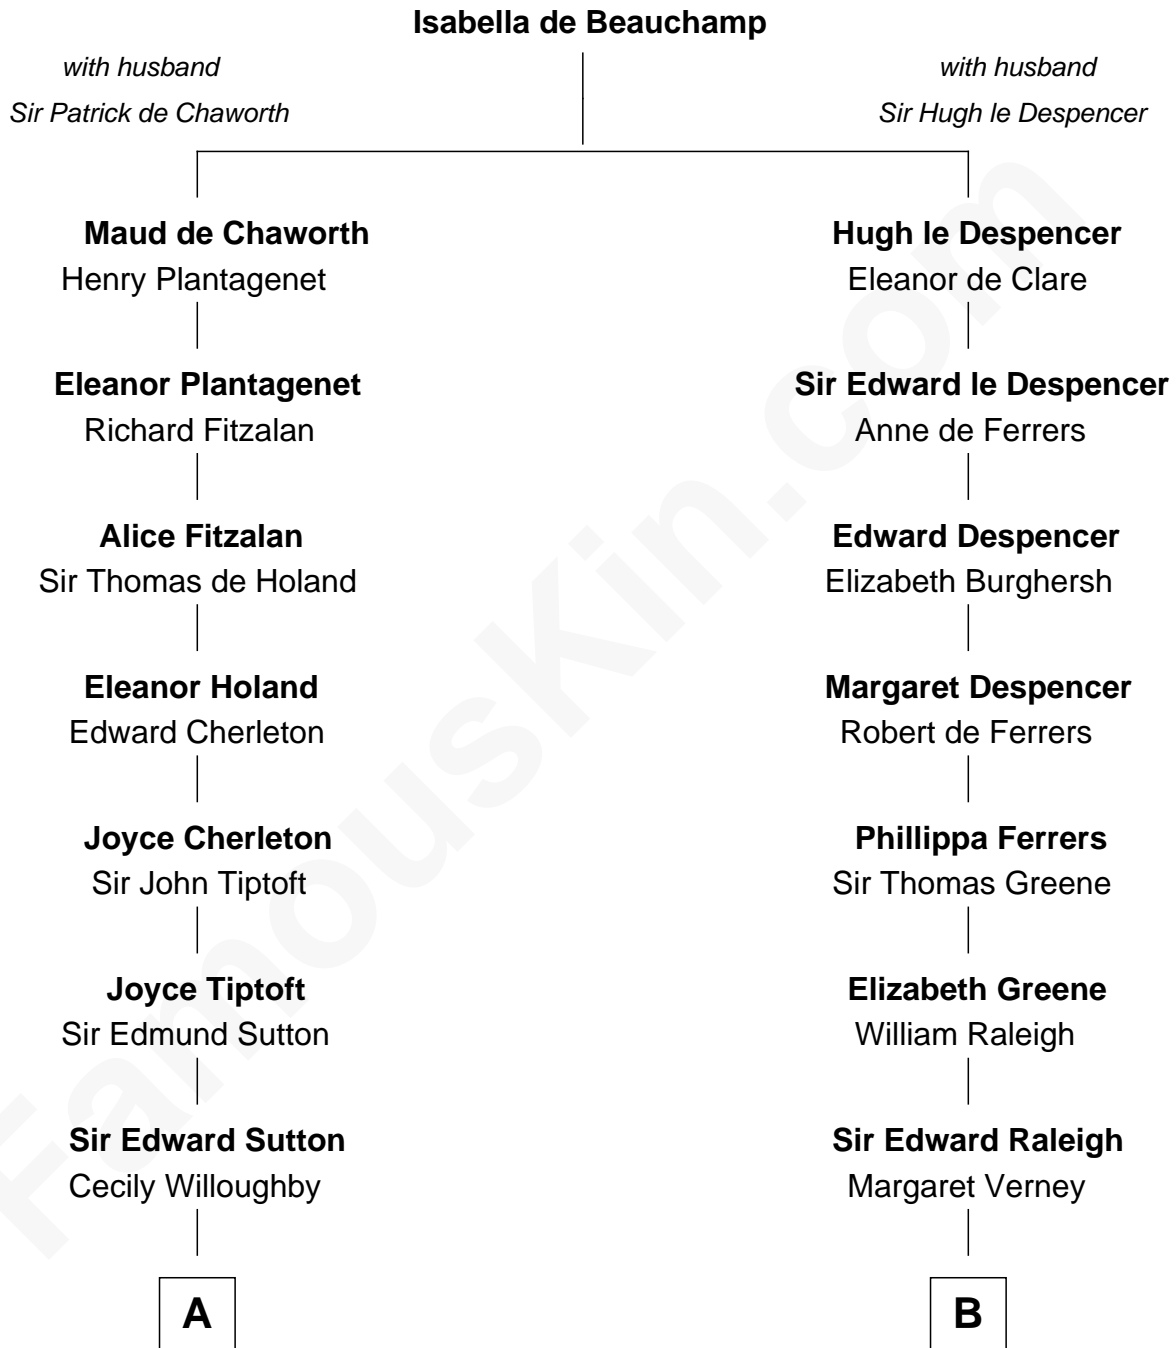

FamousKin.com Relationship Chart of

John Langdon

Signer of the U.S. Constitution

15th cousin 4 times removed of

Shanghai Pierce

Texas Cattleman

C

Susanna Stoddard

Isaac Pearce

Jonathan D. Pearce

Hanna Phillips Head

Shanghai Pierce

Texas Cattleman

FamousKin.com