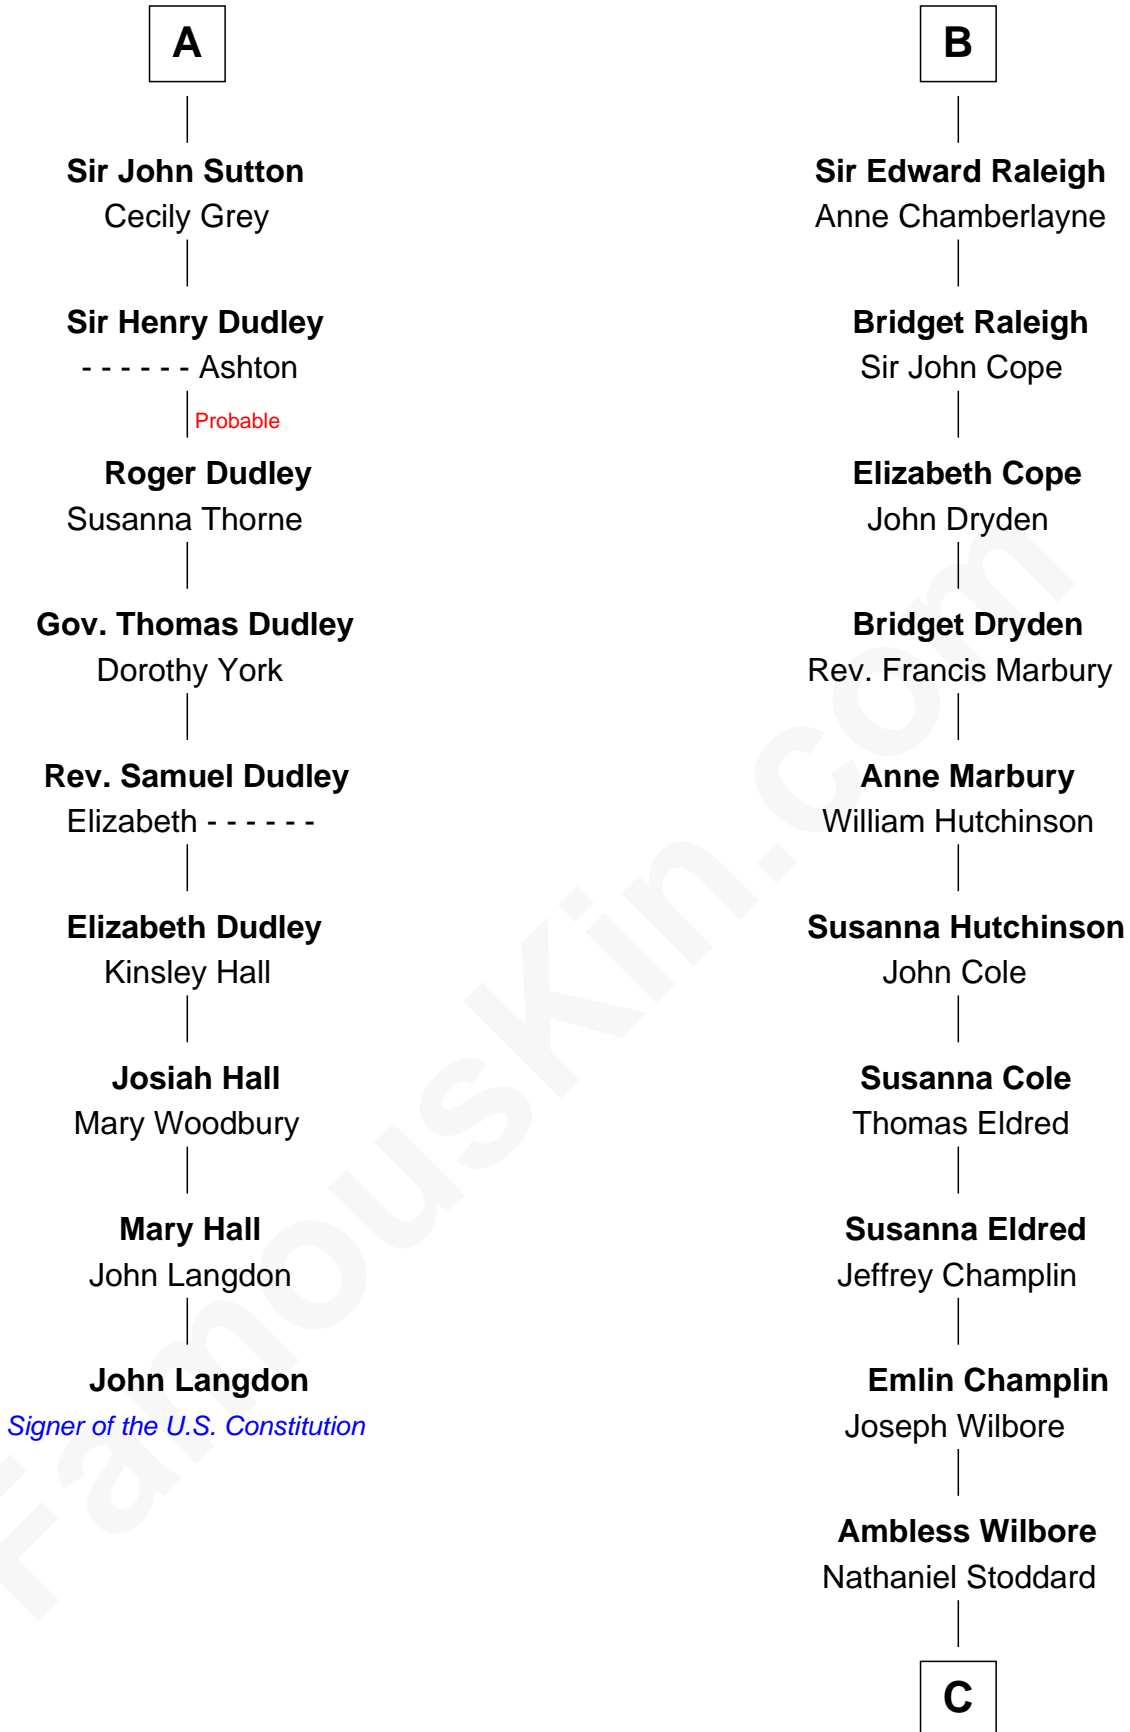

FamousKin.com Relationship Chart of

John Langdon

Signer of the U.S. Constitution

15th cousin 4 times removed of

Shanghai Pierce

Texas Cattleman

C

Susanna Stoddard

Isaac Pearce

Jonathan D. Pearce

Hanna Phillips Head

Shanghai Pierce

Texas Cattleman

FamousKin.com