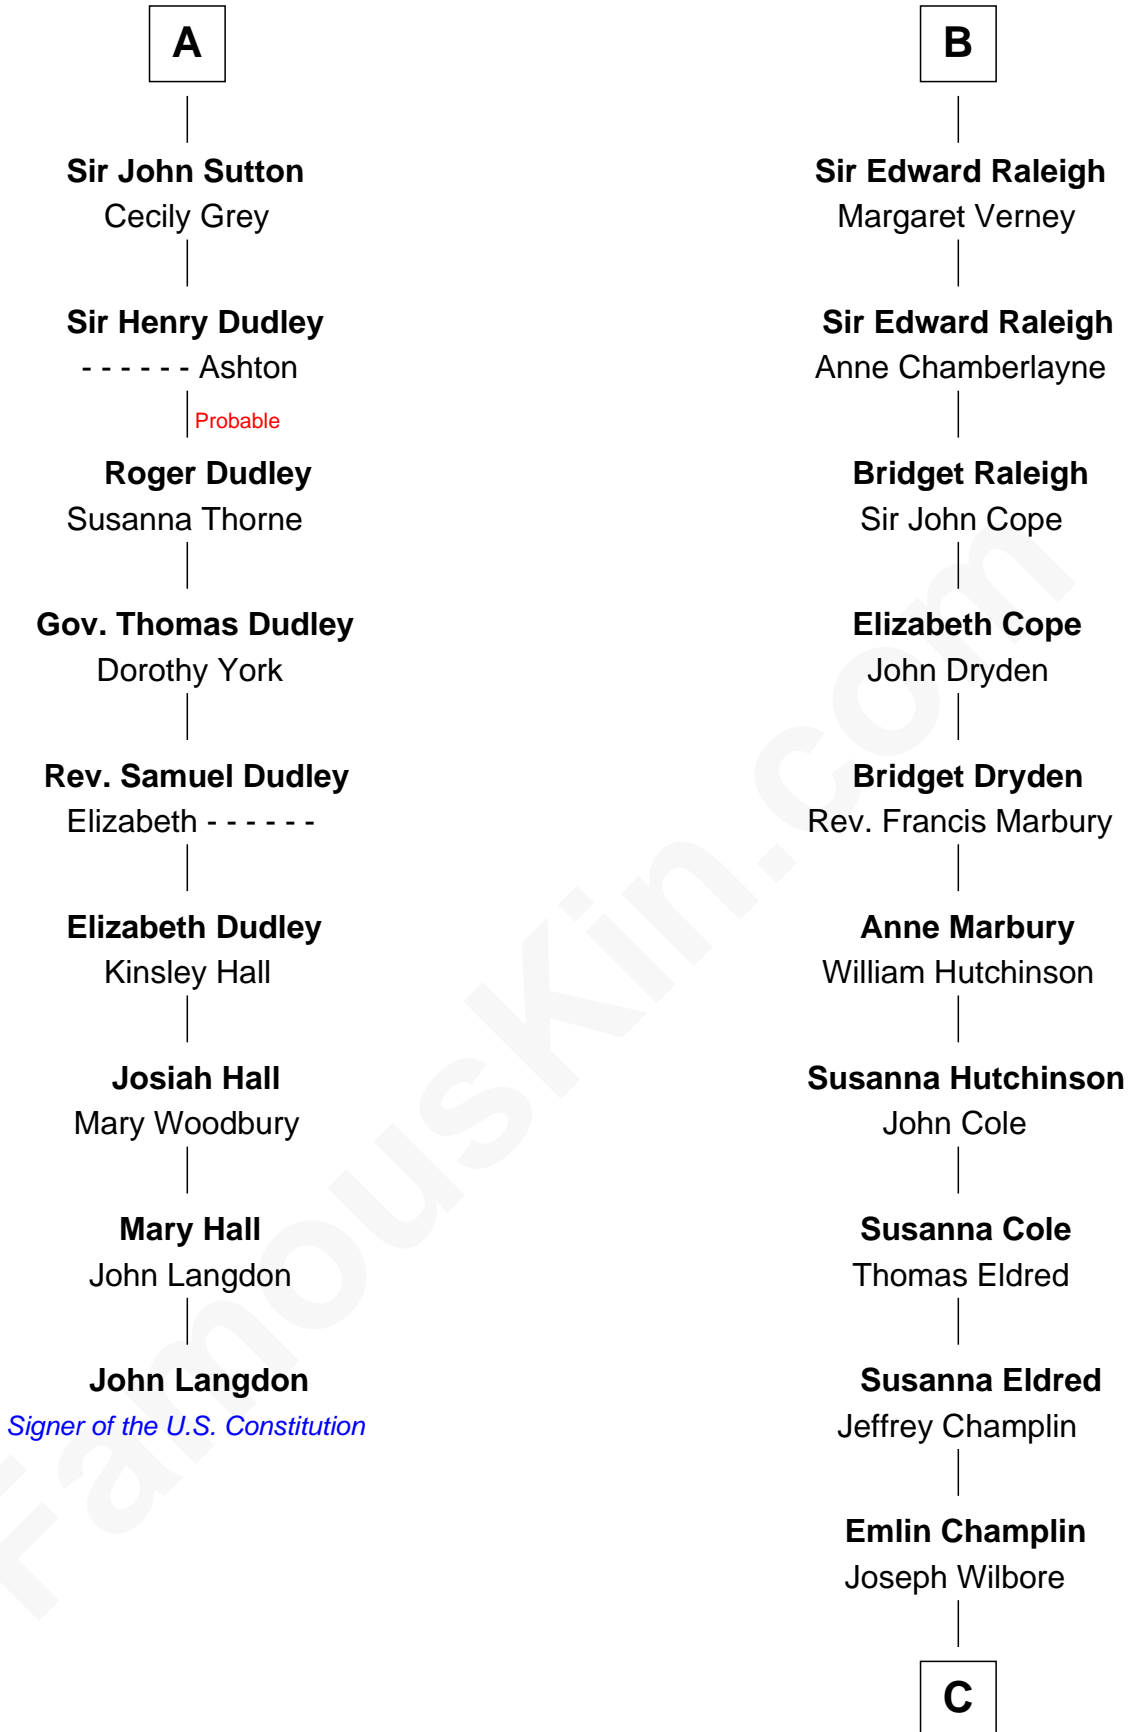

FamousKin.com Relationship Chart of

John Langdon

Signer of the U.S. Constitution

15th cousin 5 times removed of

Shanghai Pierce

Texas Cattleman

Sir James de Audley

Ela Longespee

Katherine Neville

Sir Thomas Strangeways

Joan Strangeways

Sir William Willoughby

Cecily Willoughby

Sir Edward Sutton

A

Sir Hugh I de Audley

Margaret Despencer

Phillippa Ferrers

Sir Thomas Greene

Elizabeth Greene

William Raleigh

B

C

—
Ambless Wilbore
Nathaniel Stoddard

—
Susanna Stoddard
Isaac Pearce

—
Jonathan D. Pearce
Hanna Phillips Head

—
Shanghai Pierce
Texas Cattleman

FamousKin.com