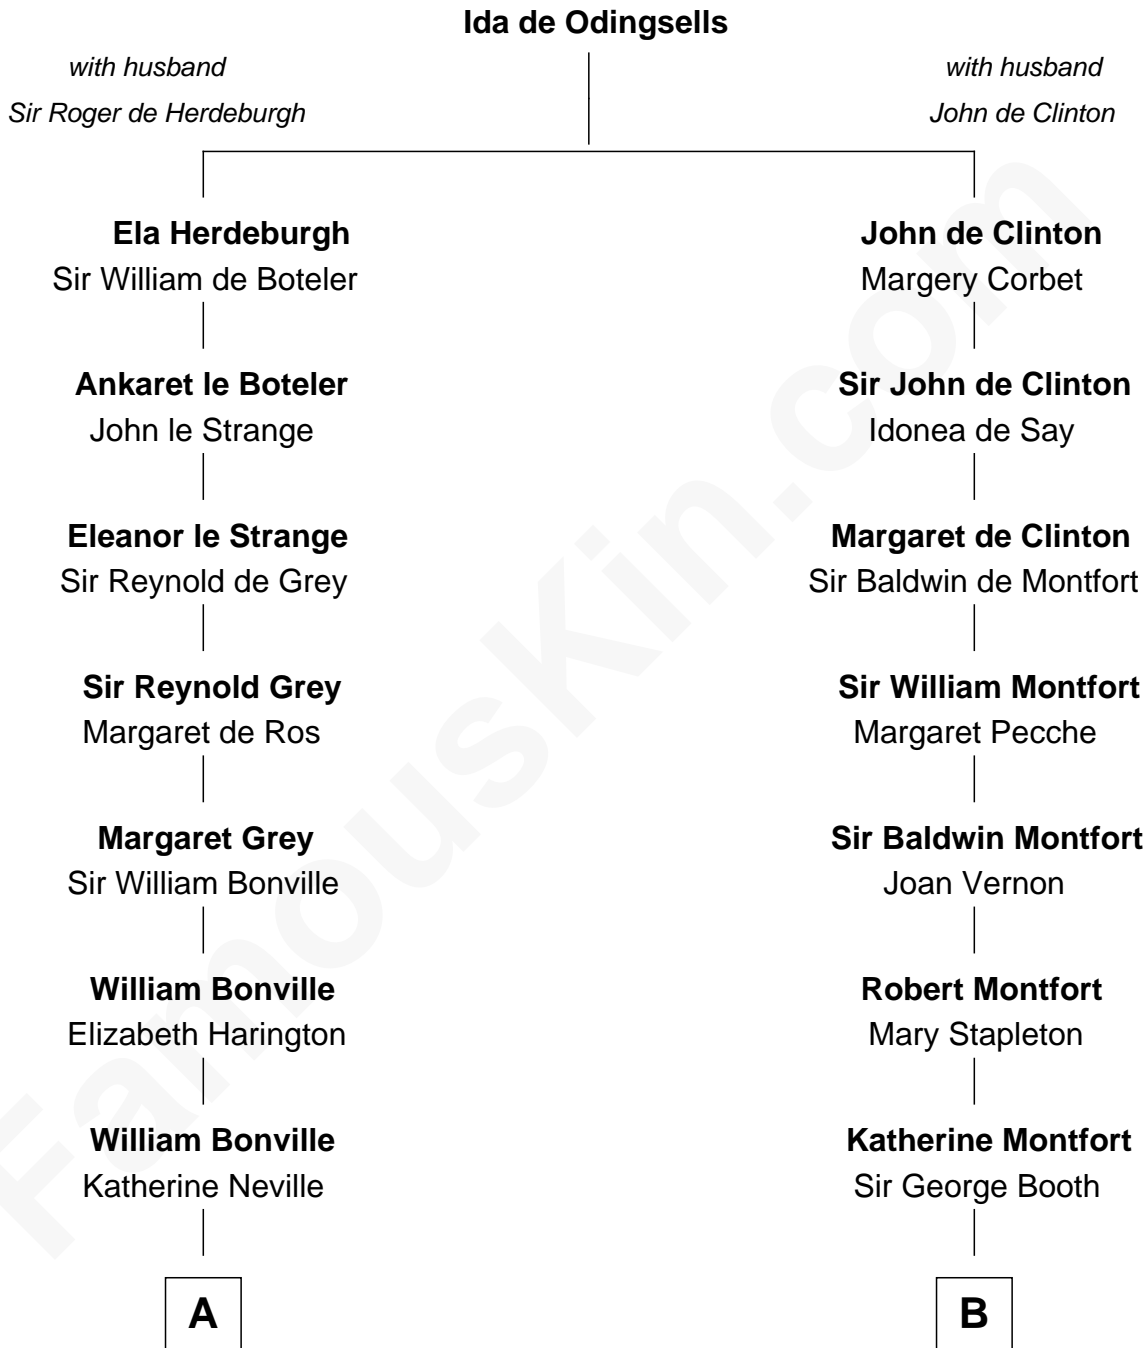

FamousKin.com

Relationship Chart of

John Langdon

Signer of the U.S. Constitution

16th cousin 5 times removed of

Christian Herter

59th Governor of Massachusetts

C

—
Sarah Fiske
Erastus Miles

—
Archibald Miles
Mary Treese

—
Mary Miles
Christian Herter

—
Albert Herter
Adele McGinnis

—
Christian Herter
59th Governor of Massachusetts