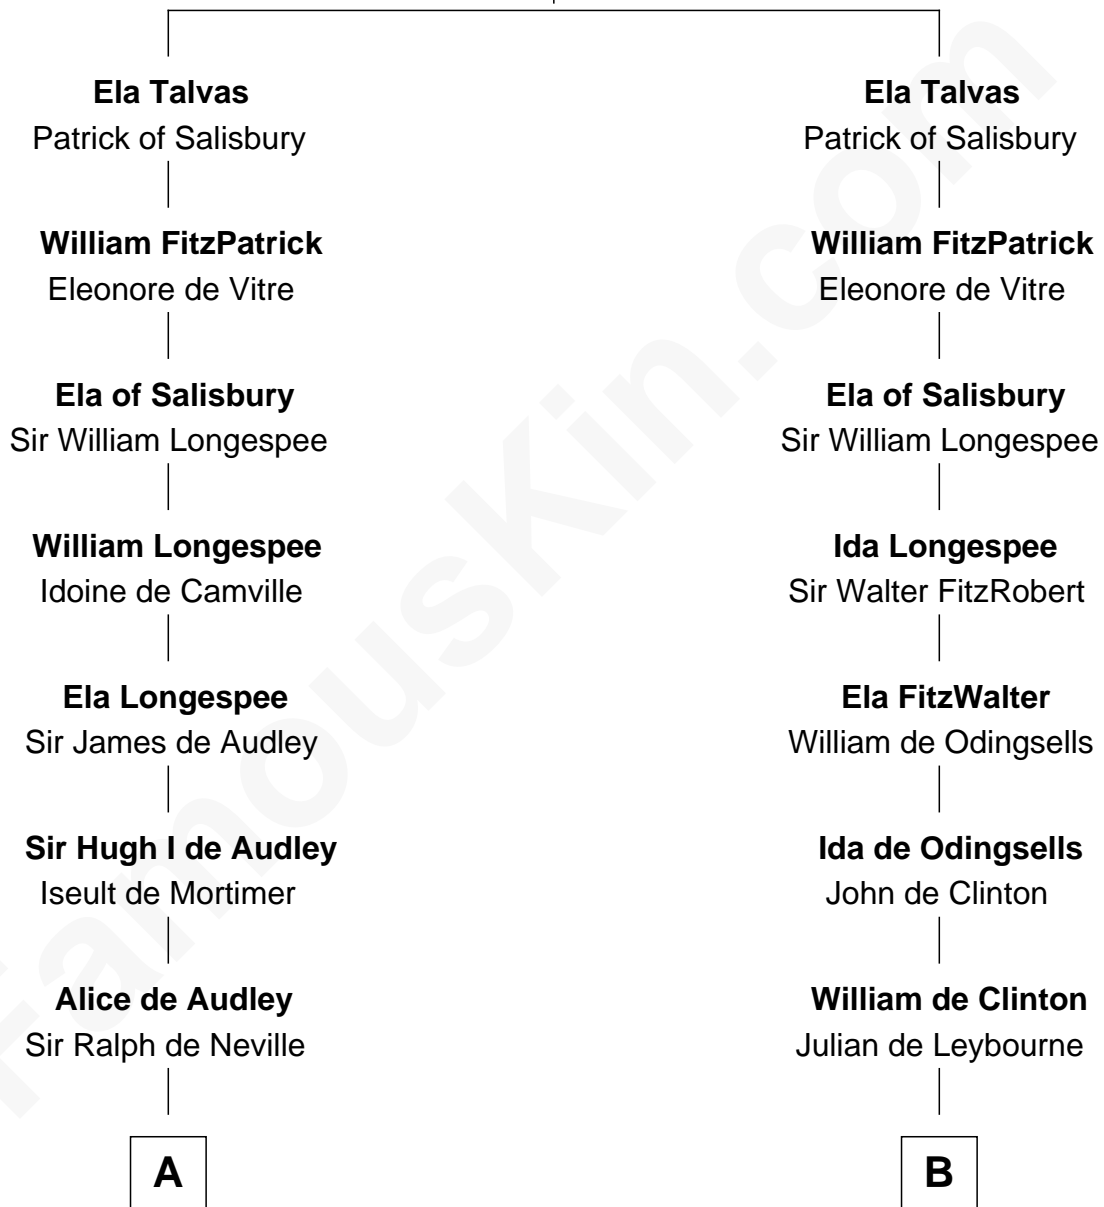

FamousKin.com Relationship Chart of

John Langdon

Signer of the U.S. Constitution

20th cousin 1 time removed of

John Quincy Adams

6th U.S. President

William Talvas
Alice of Burgundy

C

Elizabeth Dudley

Kinsley Hall

Josiah Hall

Mary Woodbury

Mary Hall

John Langdon

John Langdon

Signer of the U.S. Constitution