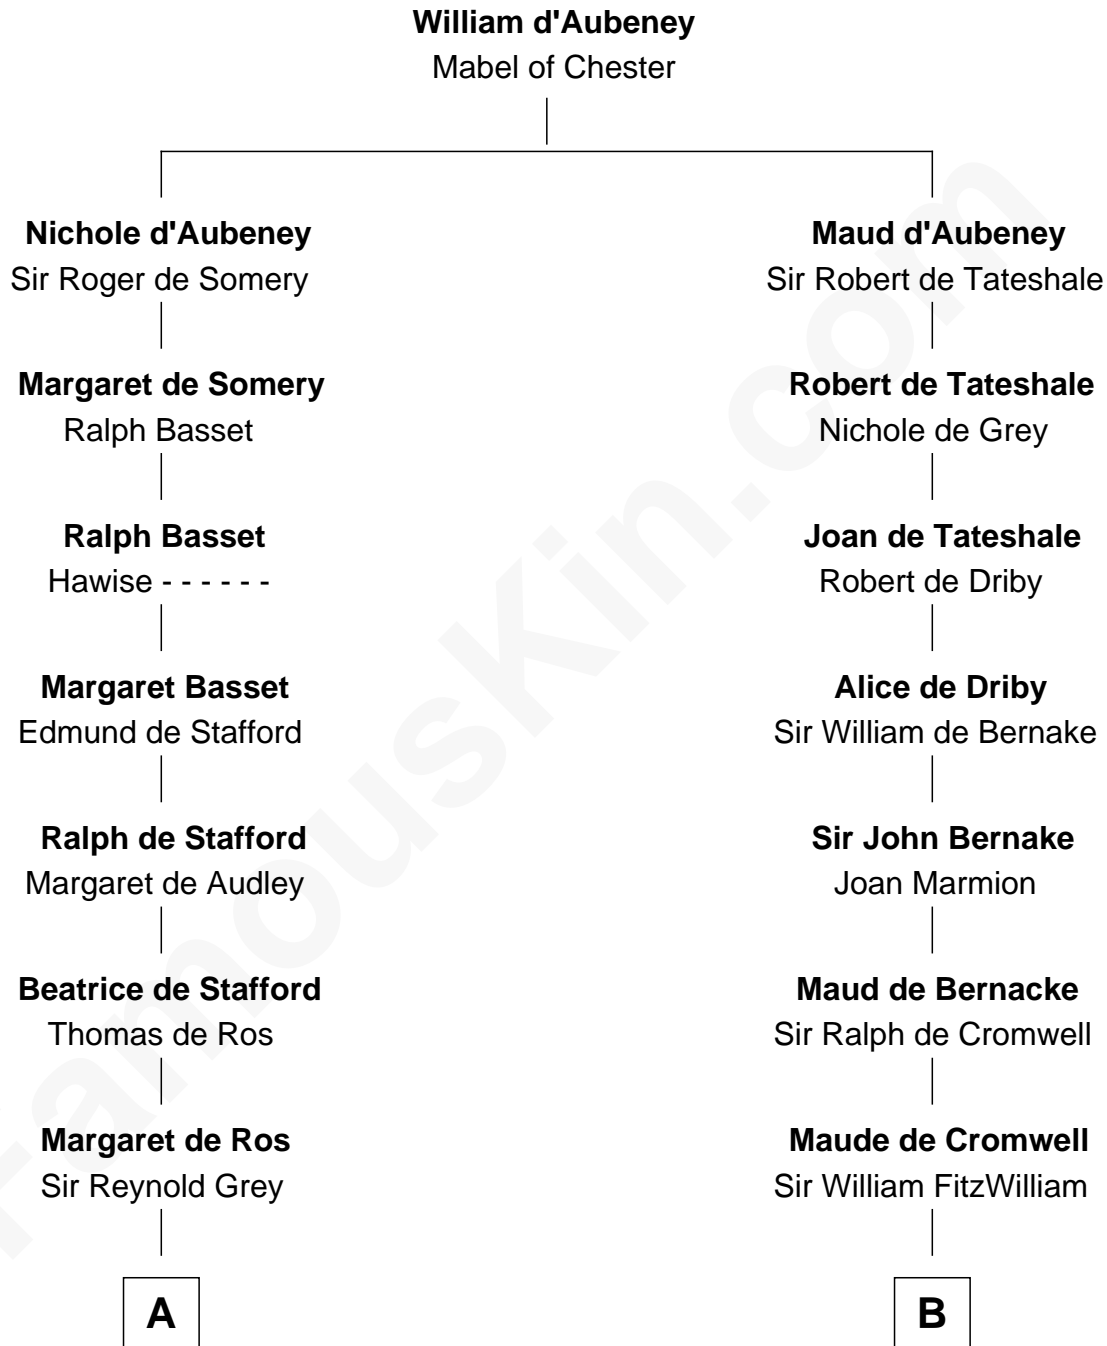

FamousKin.com

Relationship Chart of

John Langdon

Signer of the U.S. Constitution

18th cousin 1 time removed of

Abigail (Smith) Adams

First Lady of President John Adams

C

Josiah Hall
Mary Woodbury

Mary Hall
John Langdon

John Langdon
Signer of the U.S. Constitution

D

Elizabeth Quincy
Rev. William Smith

Abigail (Smith) Adams
First Lady of John Adams

FamousKin.com