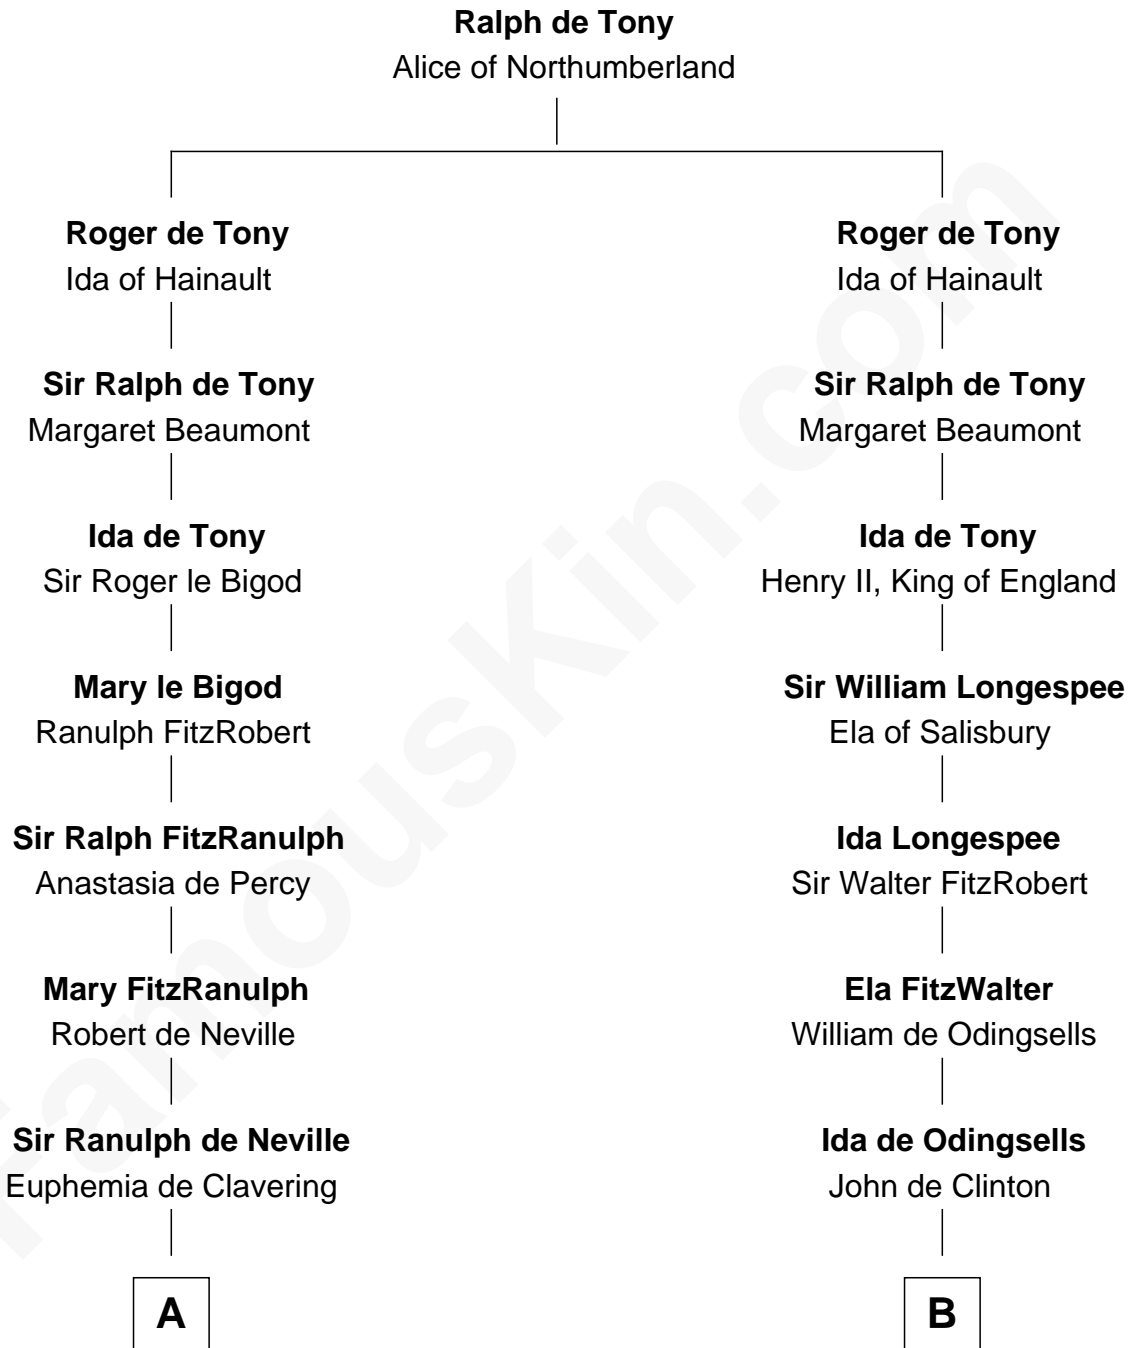

FamousKin.com Relationship Chart of

John Langdon

Signer of the U.S. Constitution

21st cousin of

Abigail (Smith) Adams

First Lady of President John Adams

C

Rev. Samuel Dudley

Elizabeth - - - - -

Elizabeth Dudley

Kinsley Hall

Josiah Hall

Mary Woodbury

Mary Hall

John Langdon

John Langdon