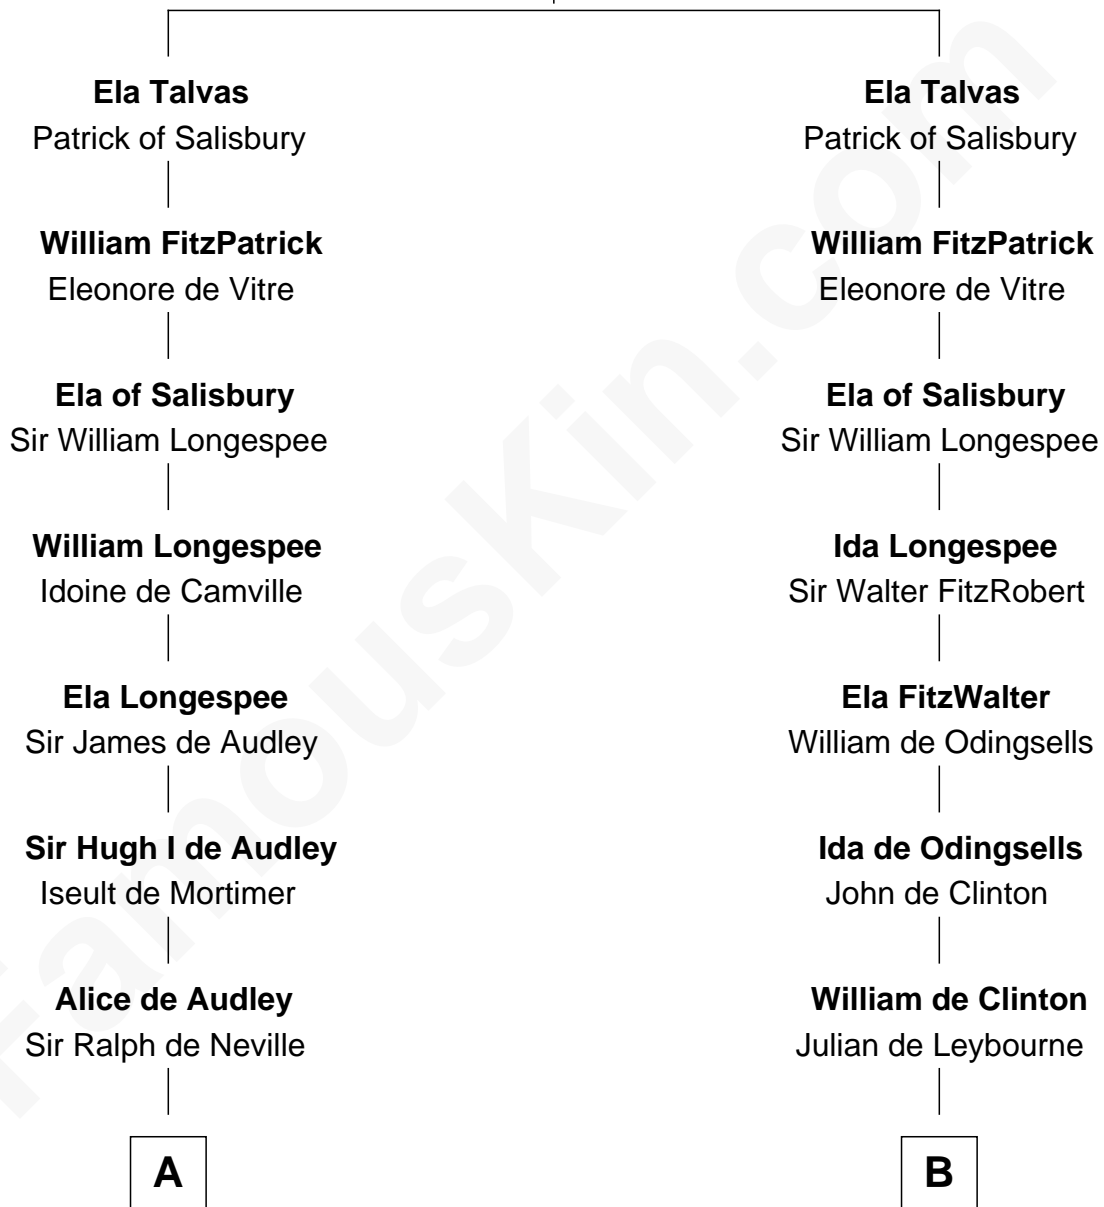

FamousKin.com Relationship Chart of

John Langdon

Signer of the U.S. Constitution

20th cousin of

Abigail (Smith) Adams

First Lady of President John Adams

William Talvas
Alice of Burgundy

C

Elizabeth Dudley

Kinsley Hall

Josiah Hall

Mary Woodbury

Mary Hall

John Langdon

John Langdon

Signer of the U.S. Constitution