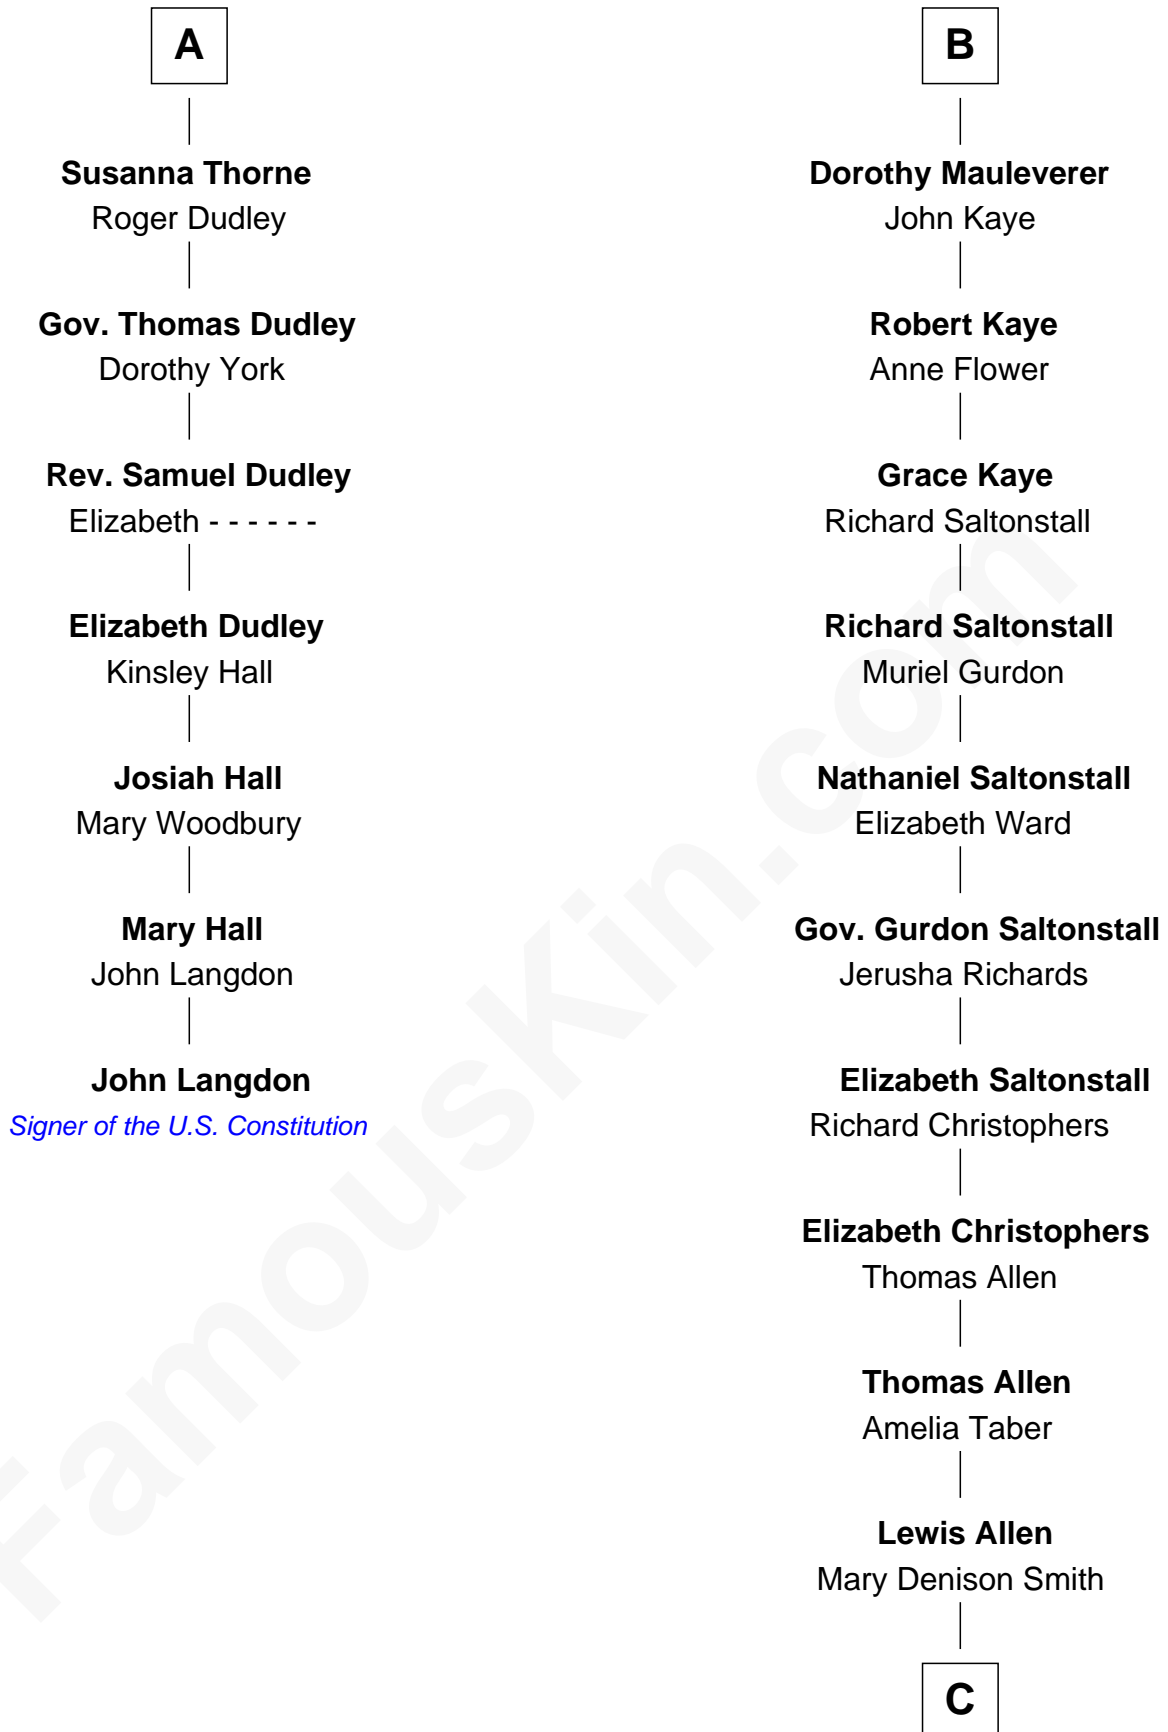

# FamousKin.com Relationship Chart of

**John Langdon**

*Signer of the U.S. Constitution*

13th cousin 8 times removed of

**Ted Danson**

*TV Actor - "Cheers", "CSI"*

**Sir John Grey**

Avice Marmion

C

**Thomas Humphrey Cushing Allen**

Jane Deverdier Woodruff

**William Mercer Allen**

Virginia Reakirt Thompson

**Anna Louise Allen**

Edward Bridge Danson

**Edward Bridge Danson**

Jessica Harriet MacMaster

**Ted Danson**

*TV Actor - "Cheers", "CSI"*