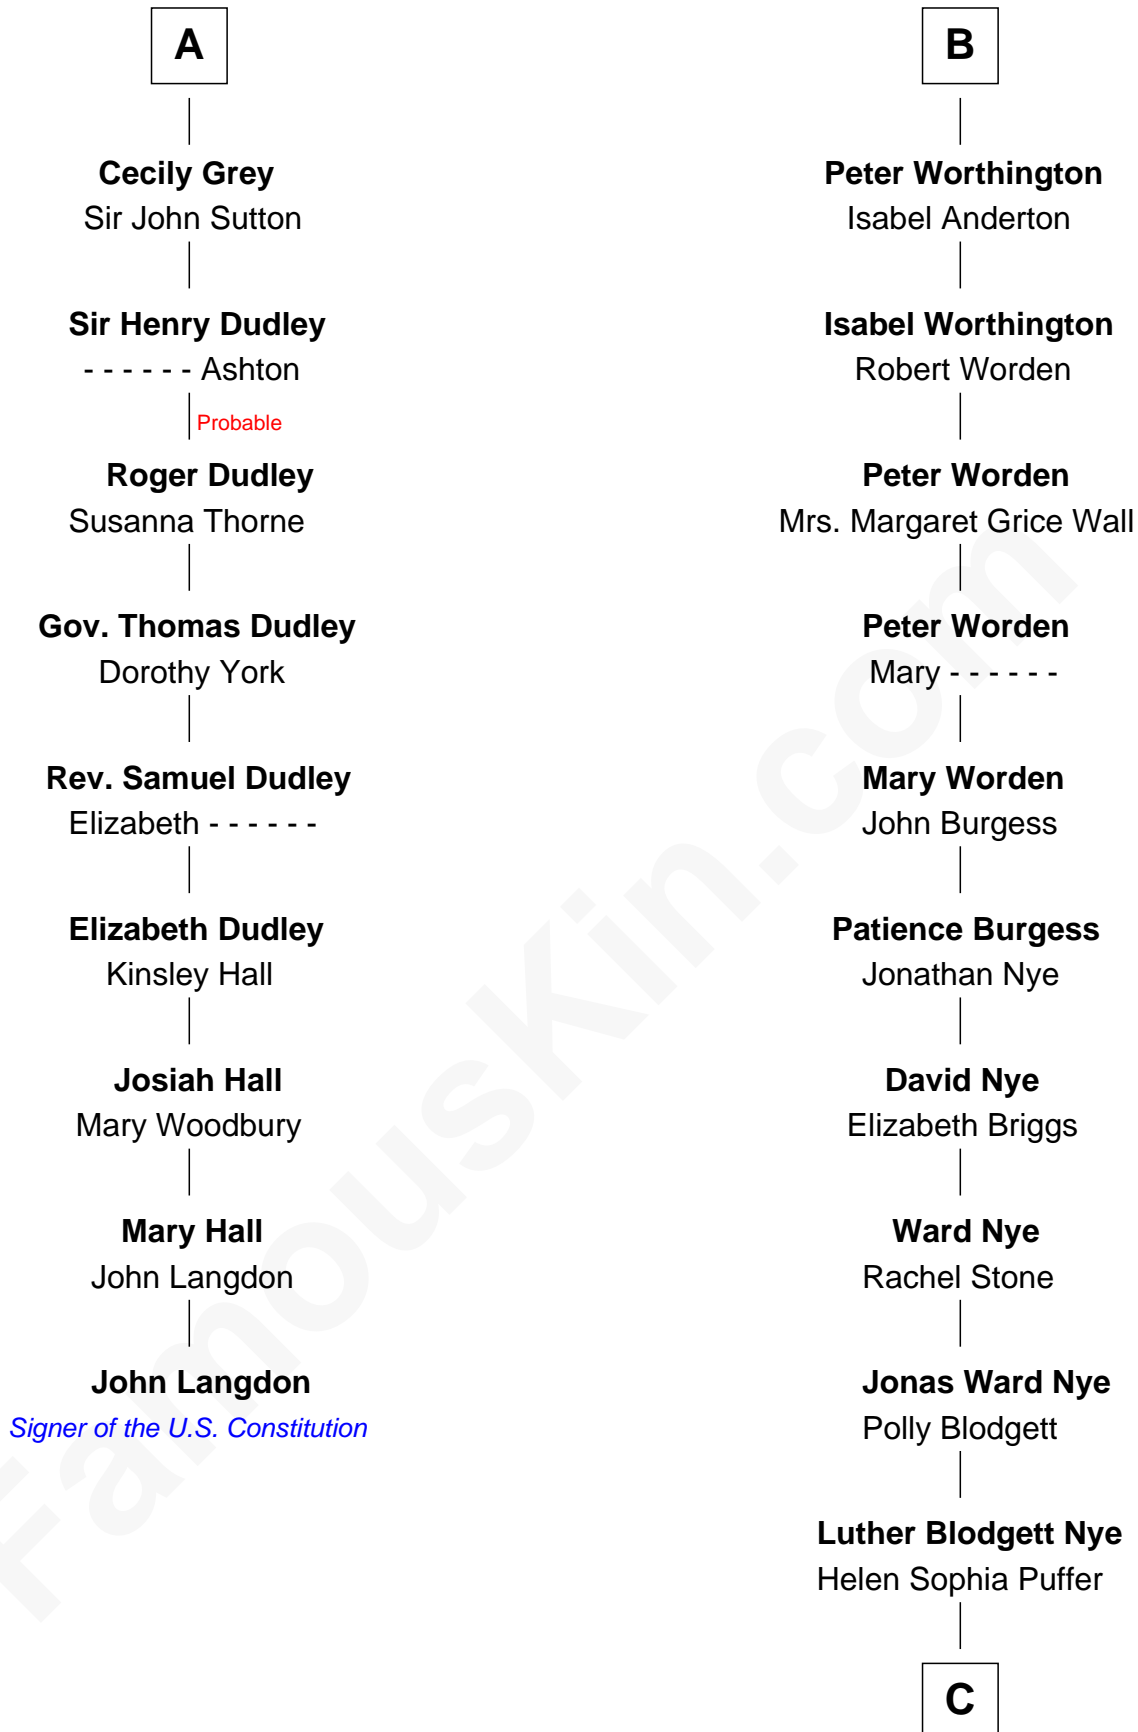

FamousKin.com

Relationship Chart of

John Langdon

Signer of the U.S. Constitution

15th cousin 4 times removed of

Bill Nye

TV's The Science Guy

Sir John de Harington

Sir John Harington

Katherine Banastre

Sir Nicholas Harington

Isabel English

Agnes Harington

Richard Sherburne

Richard Sherburne

Alice Hamerton

Agnes Sherburne

Henry Rushton

Nicholas Rushton

Margaret Radcliffe

Agnes Rushton

Richard Worthington

B

C

Luther Bertram Nye

Minnie Wheatley Farr

Edwin Darby Nye

Dr. Jacqueline Blanche Jenkins

Bill Nye

TV's The Science Guy

FamousKin.com