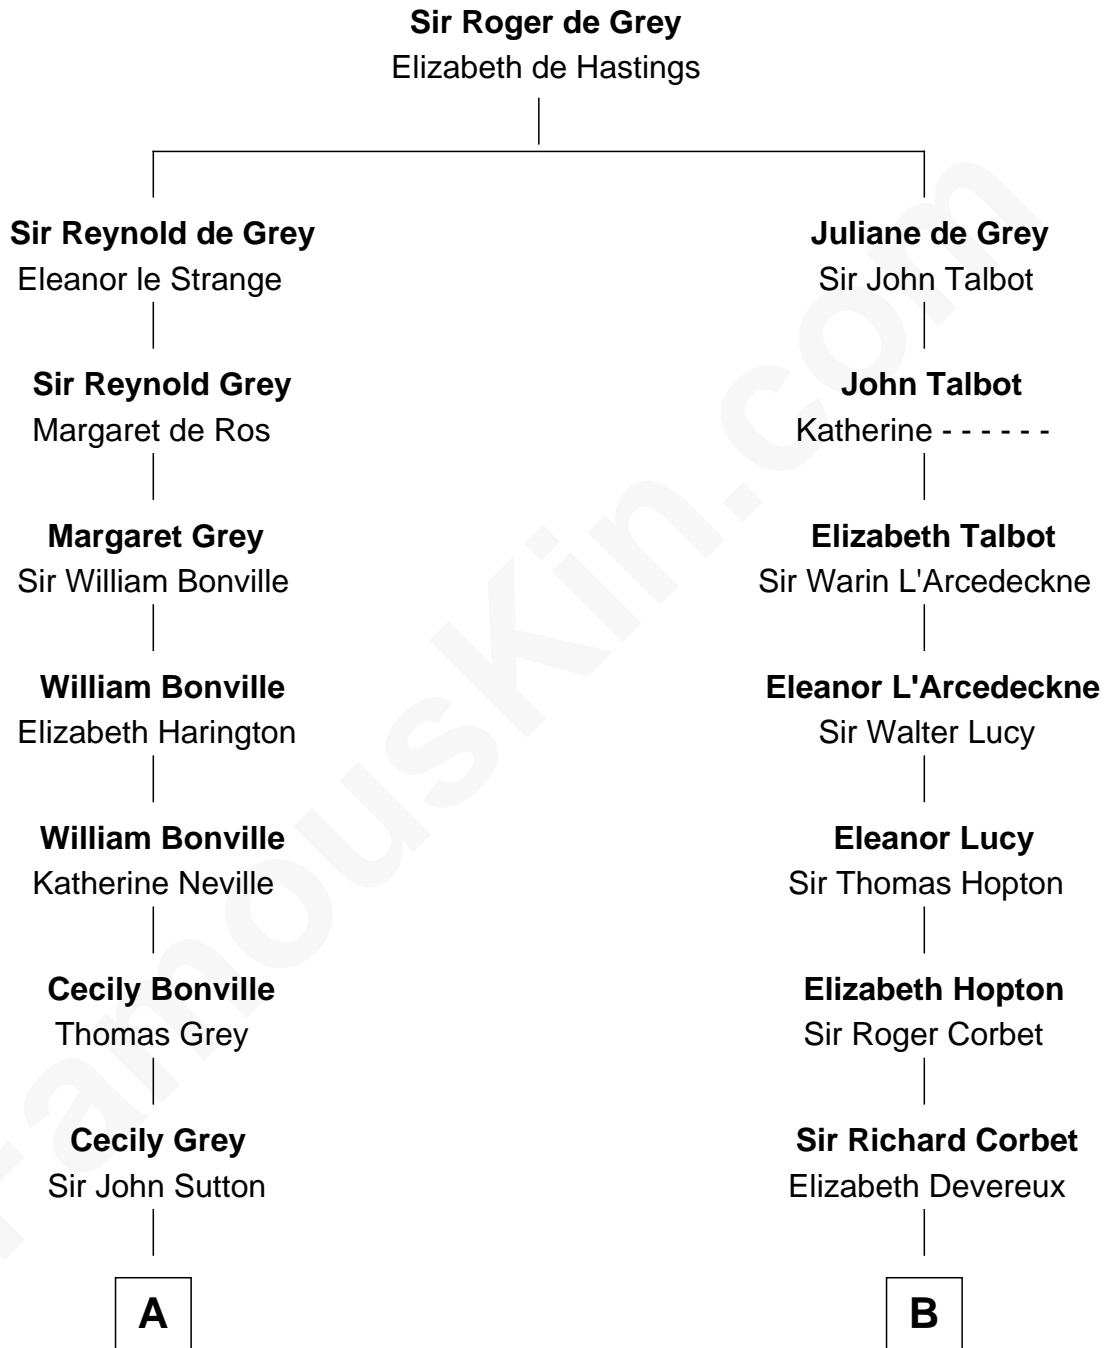

FamousKin.com Relationship Chart of

John Langdon

Signer of the U.S. Constitution

14th cousin 6 times removed of

Orson Welles

Radio, Stage, and Movie Actor

C

Henry Hill Welles