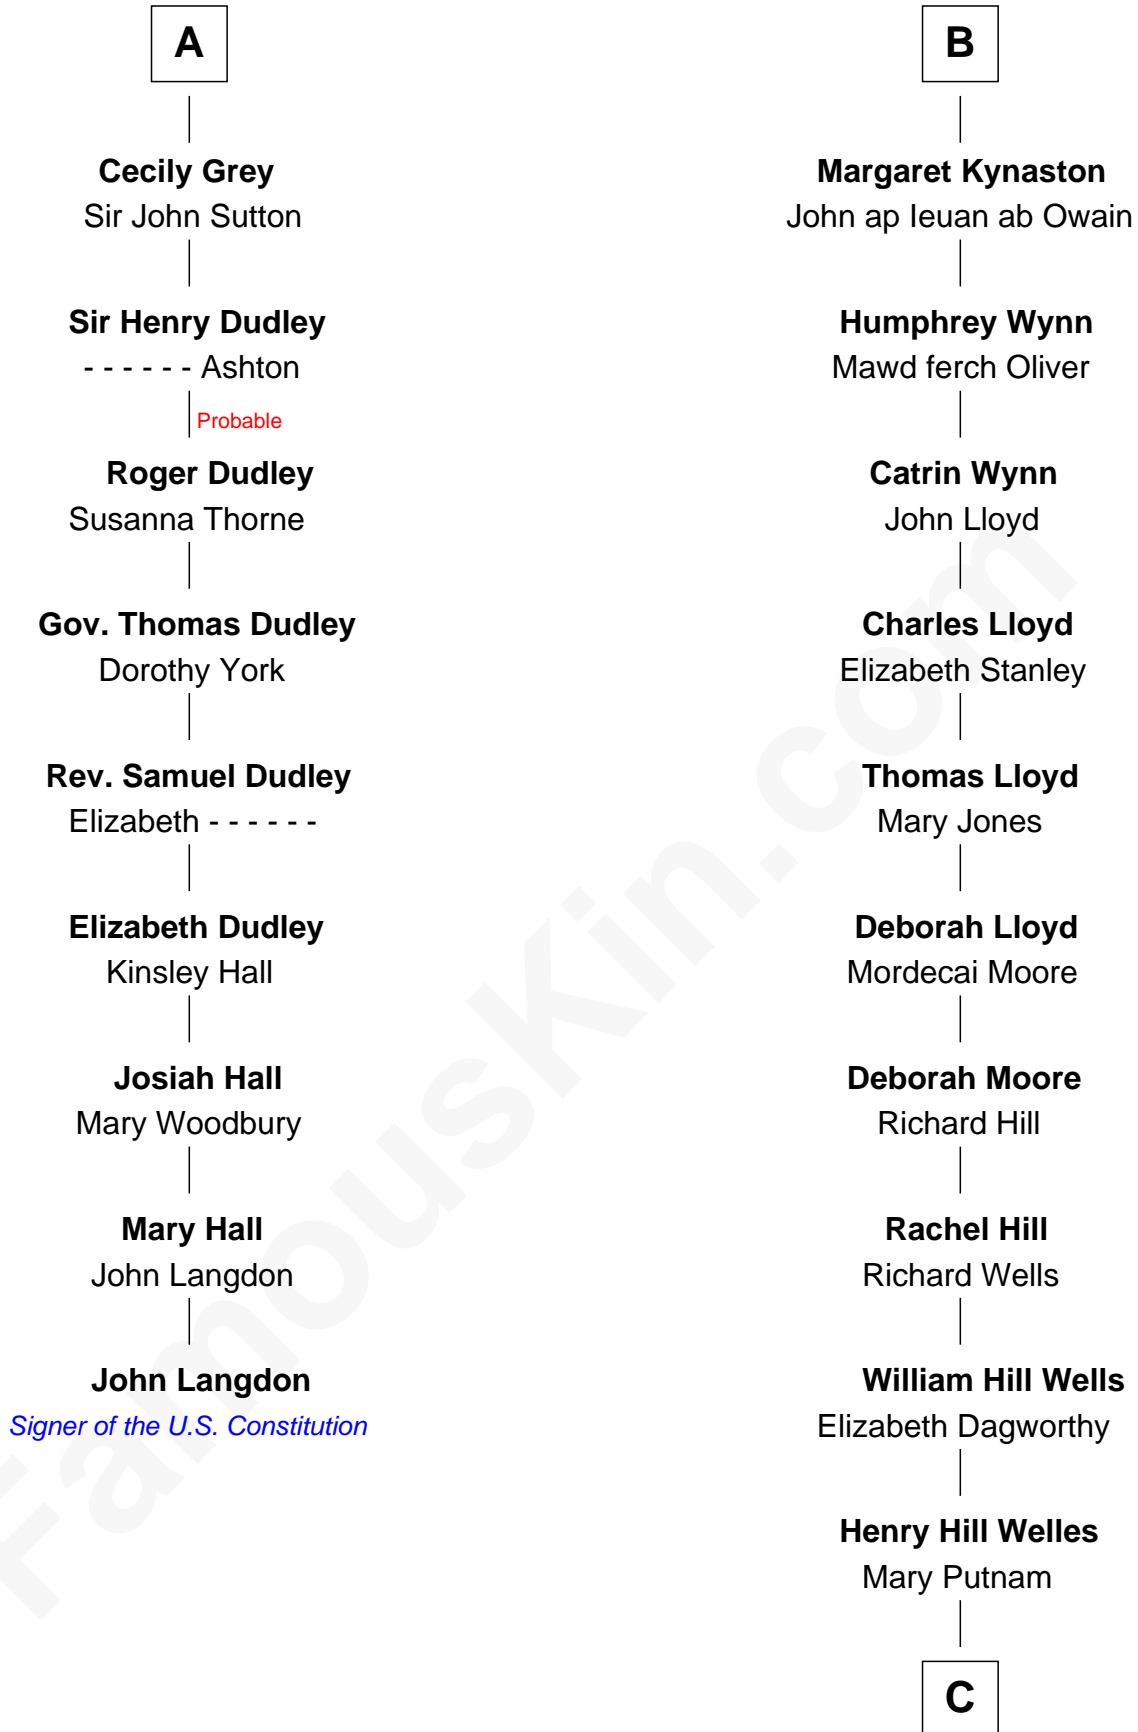

# FamousKin.com Relationship Chart of

**John Langdon**

*Signer of the U.S. Constitution*

15th cousin 4 times removed of

**Orson Welles**

*Radio, Stage, and Movie Actor*

**Bartholomew de Badlesmere**

Margaret de Clare

**William Bonville**

Elizabeth Harington

**William Bonville**

Katherine Neville

**Cecily Bonville**

Thomas Grey

**A**

**Elizabeth de Badlesmere**

Sir William de Bohun

**Humphrey de Bohun**

Joan Fitzalan

**Mary de Bohun**

Henry IV, King of England

**Humphrey Plantagenet**

-----

**Antigone Plantagenet**

Henry Grey

**Elizabeth Grey**

Sir Roger Kynaston

**Humphrey Kynaston**

Elsbeth ferch Maredudd

**B**

**C**

**Richard Jones Welles**