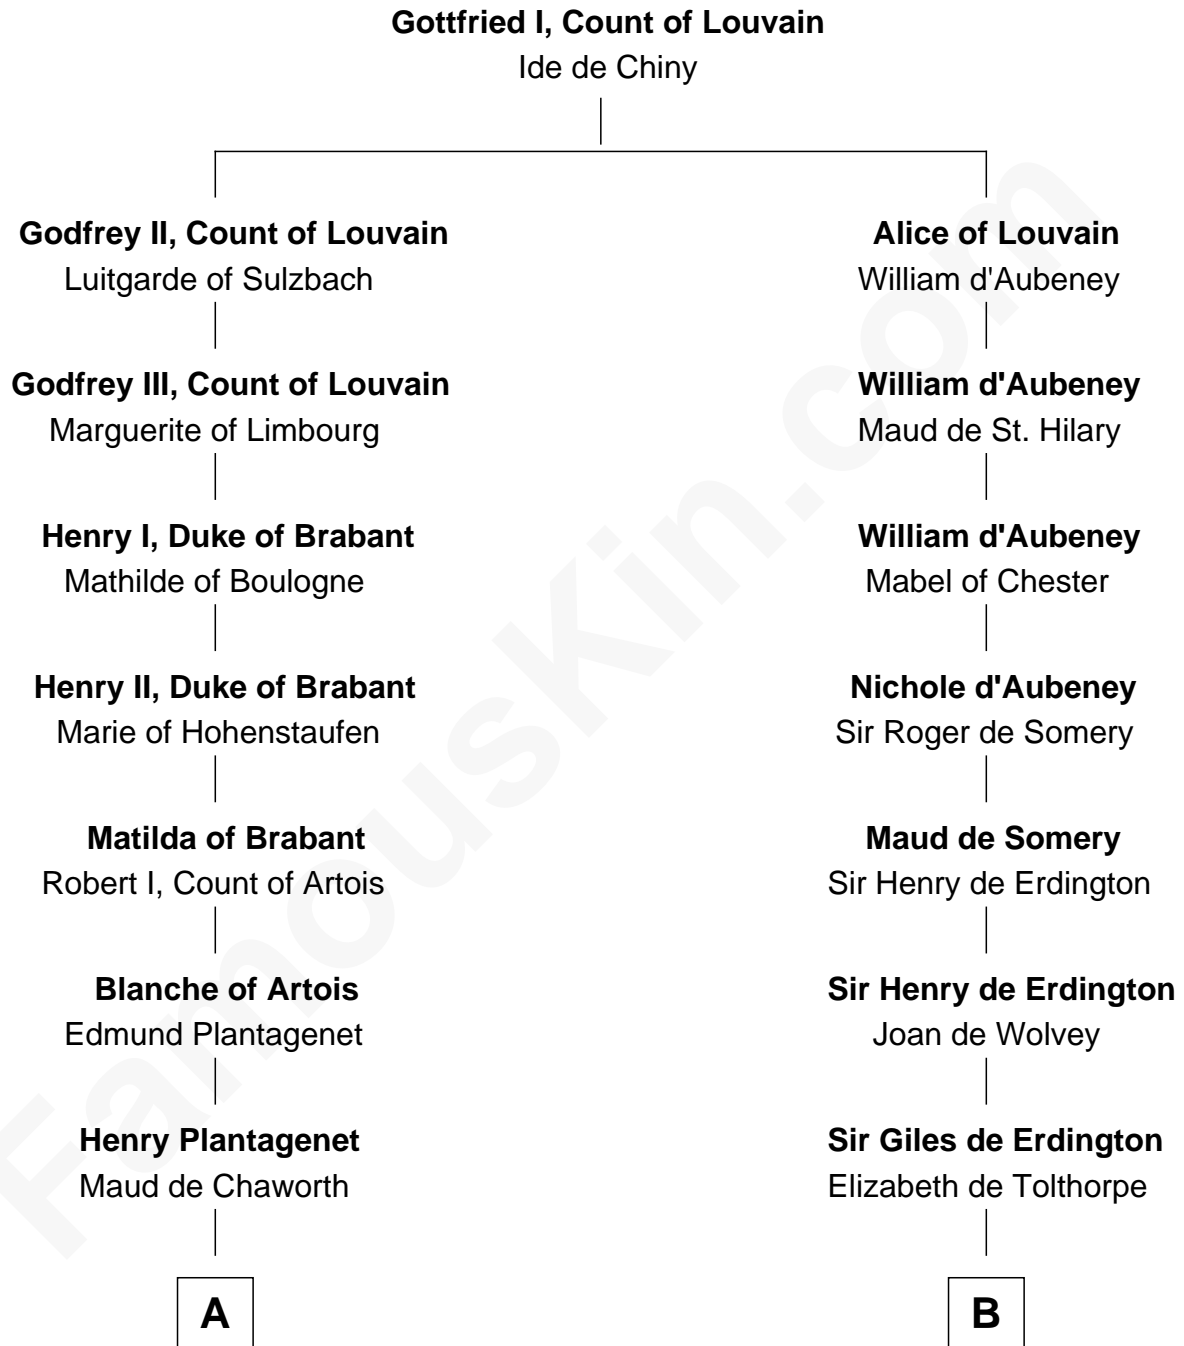

FamousKin.com Relationship Chart of

John Langdon

Signer of the U.S. Constitution

19th cousin 2 times removed of

John Hancock

Signer of the Declaration of Independence

C

Rev. Samuel Dudley

Elizabeth - - - - -

Elizabeth Dudley

Kinsley Hall

Josiah Hall

Mary Woodbury

Mary Hall

John Langdon

John Langdon