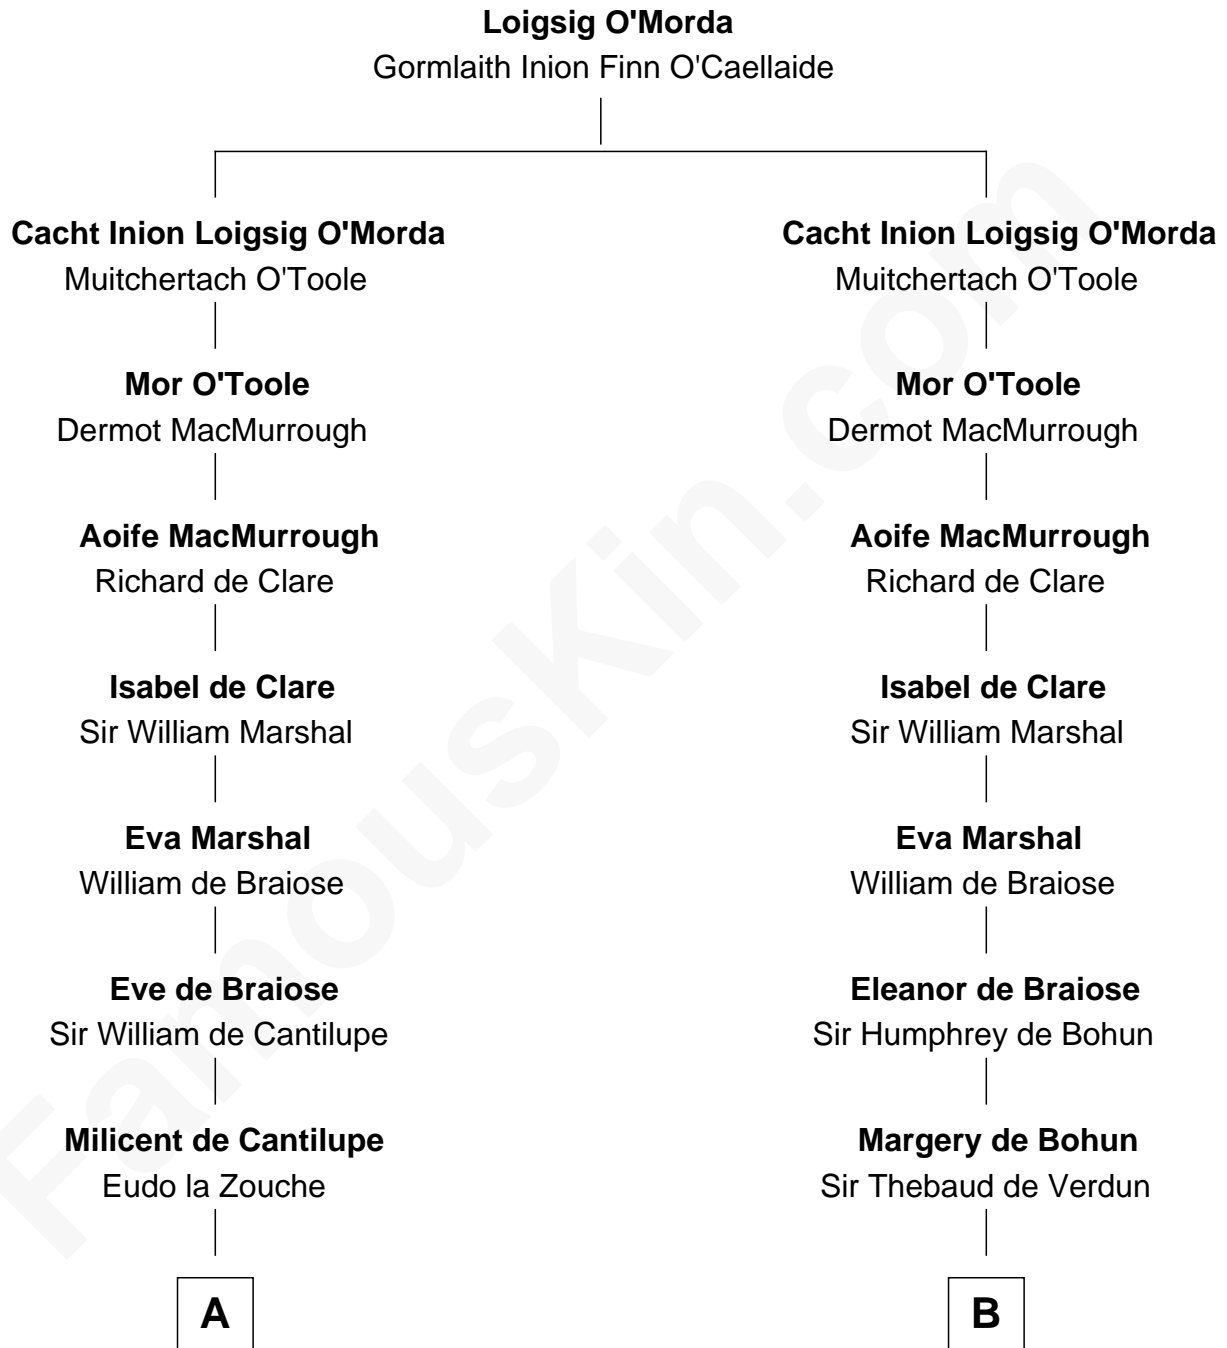

FamousKin.com

Relationship Chart of

John Langdon

Signer of the U.S. Constitution

14th cousin 7 times removed of

Catherine Parr

6th Wife of King Henry VIII

C