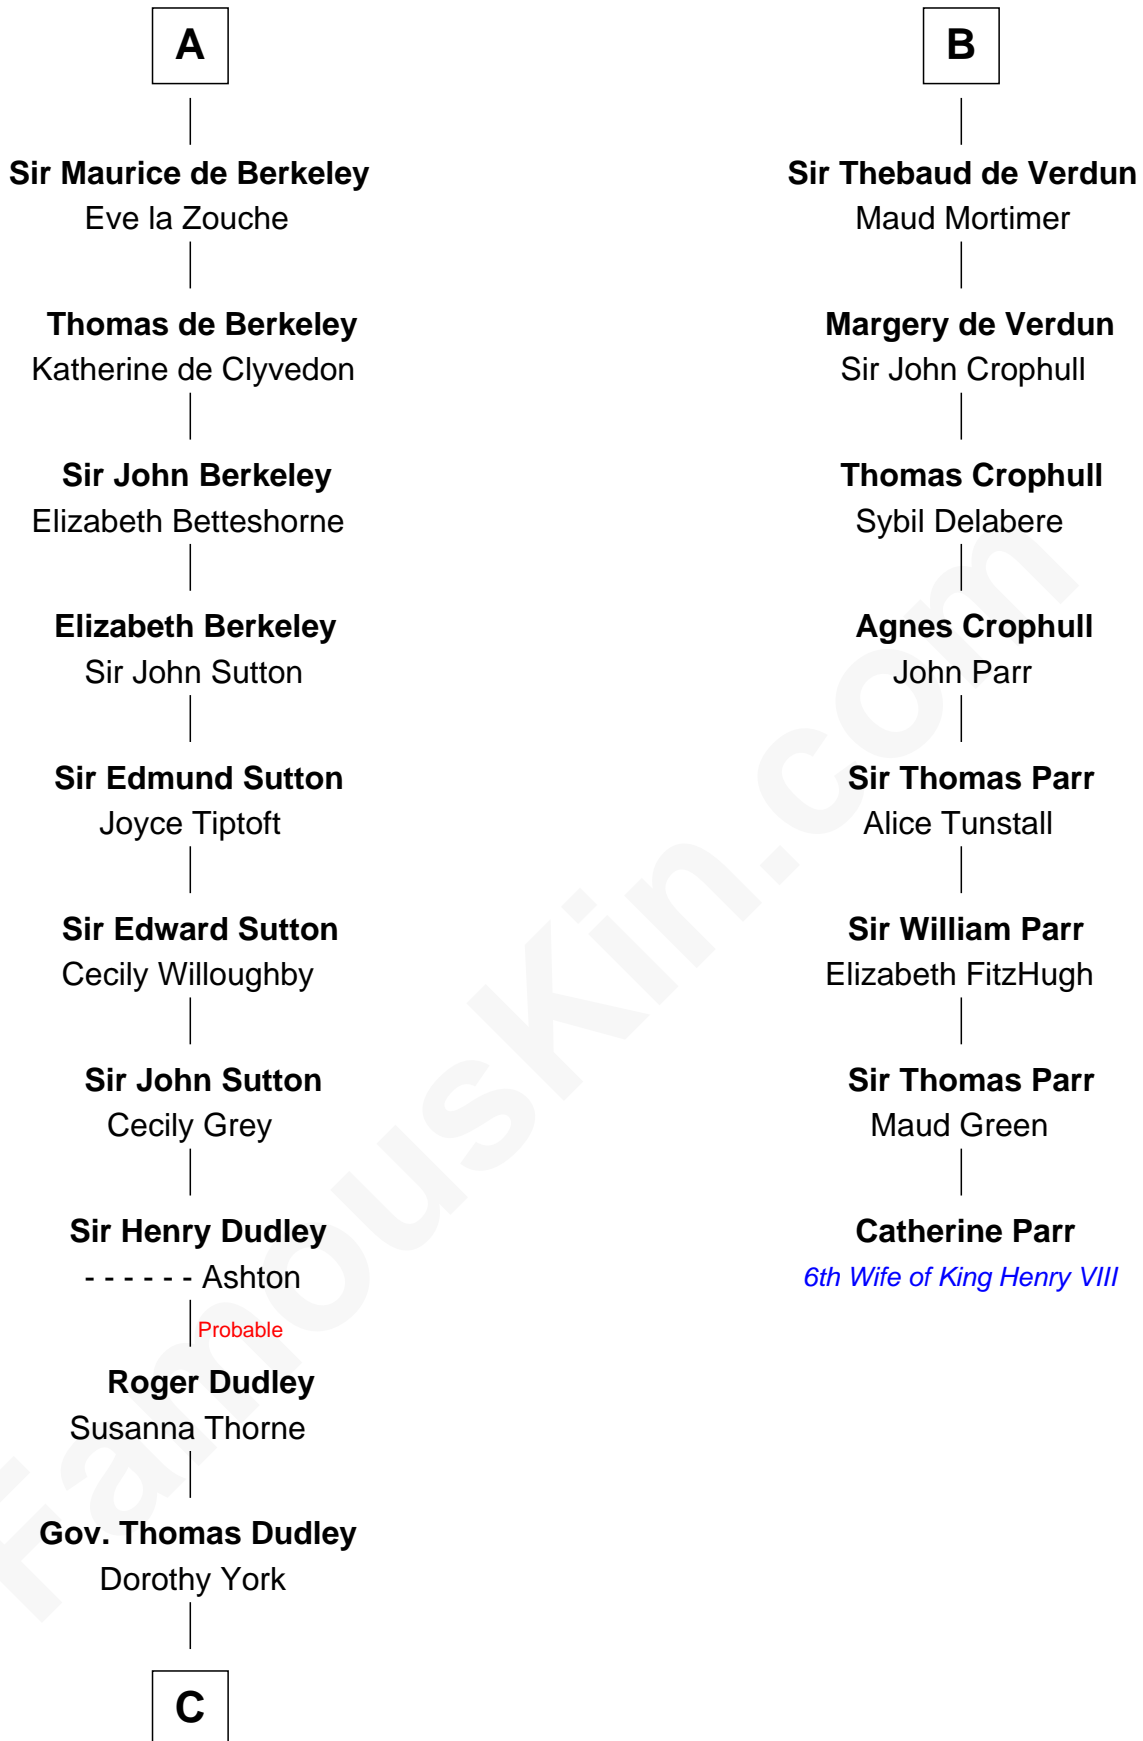

FamousKin.com

Relationship Chart of

John Langdon

Signer of the U.S. Constitution

14th cousin 7 times removed of

Catherine Parr

6th Wife of King Henry VIII

C