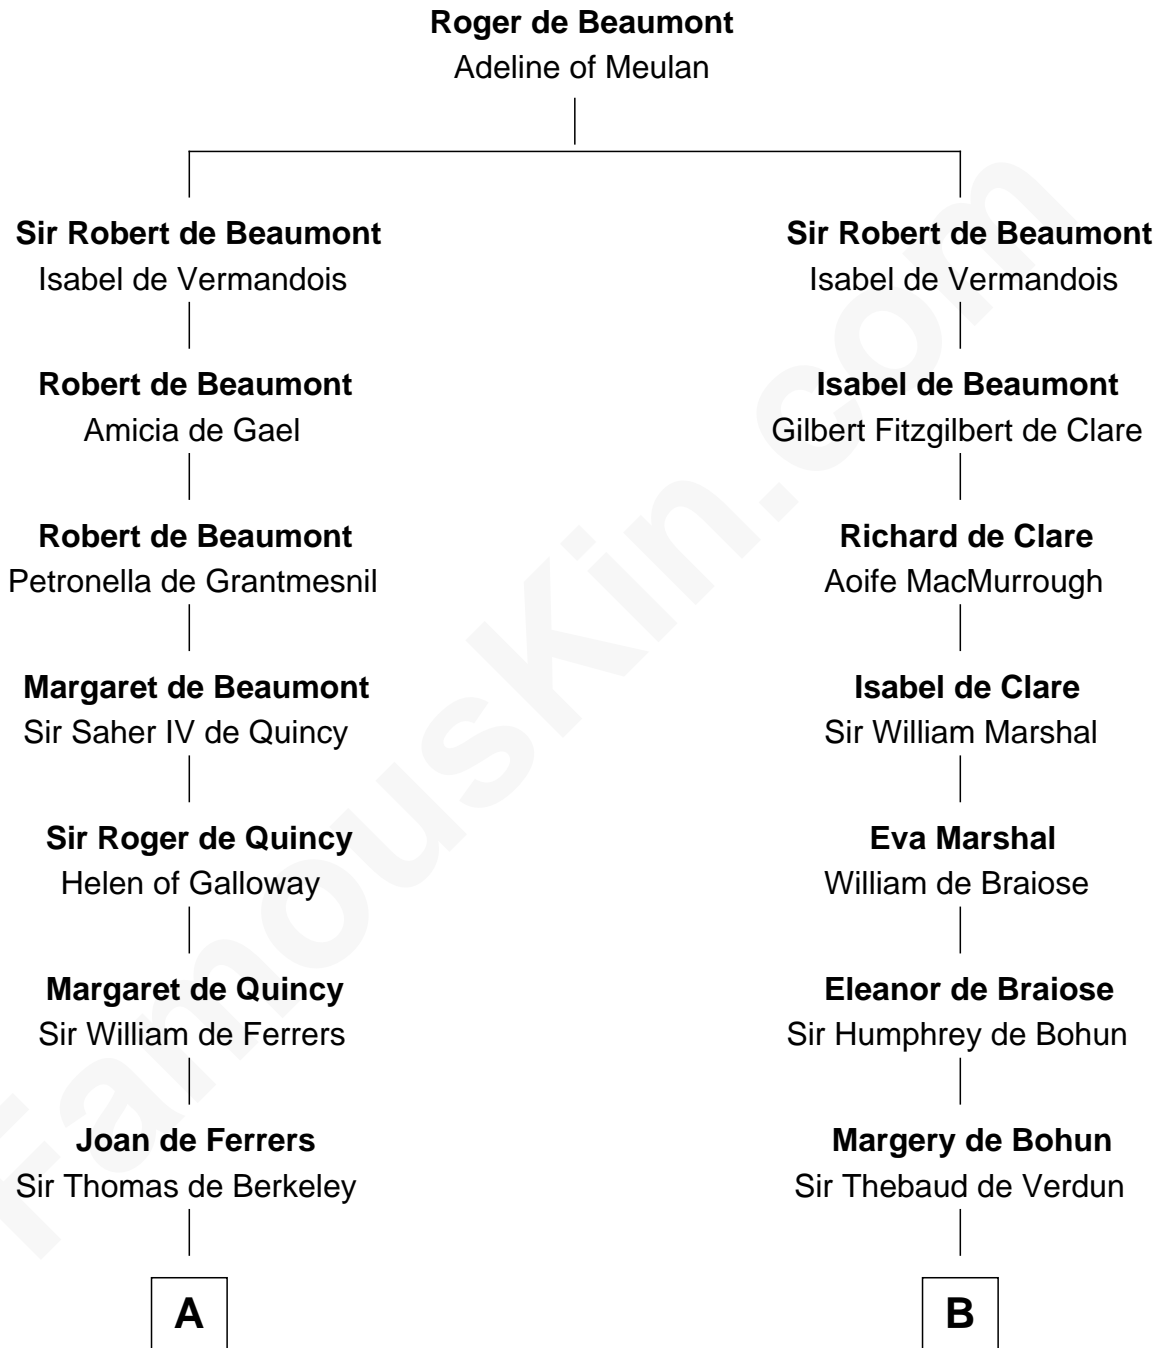

FamousKin.com

Relationship Chart of

John Langdon

Signer of the U.S. Constitution

14th cousin 7 times removed of

Catherine Parr

6th Wife of King Henry VIII

C