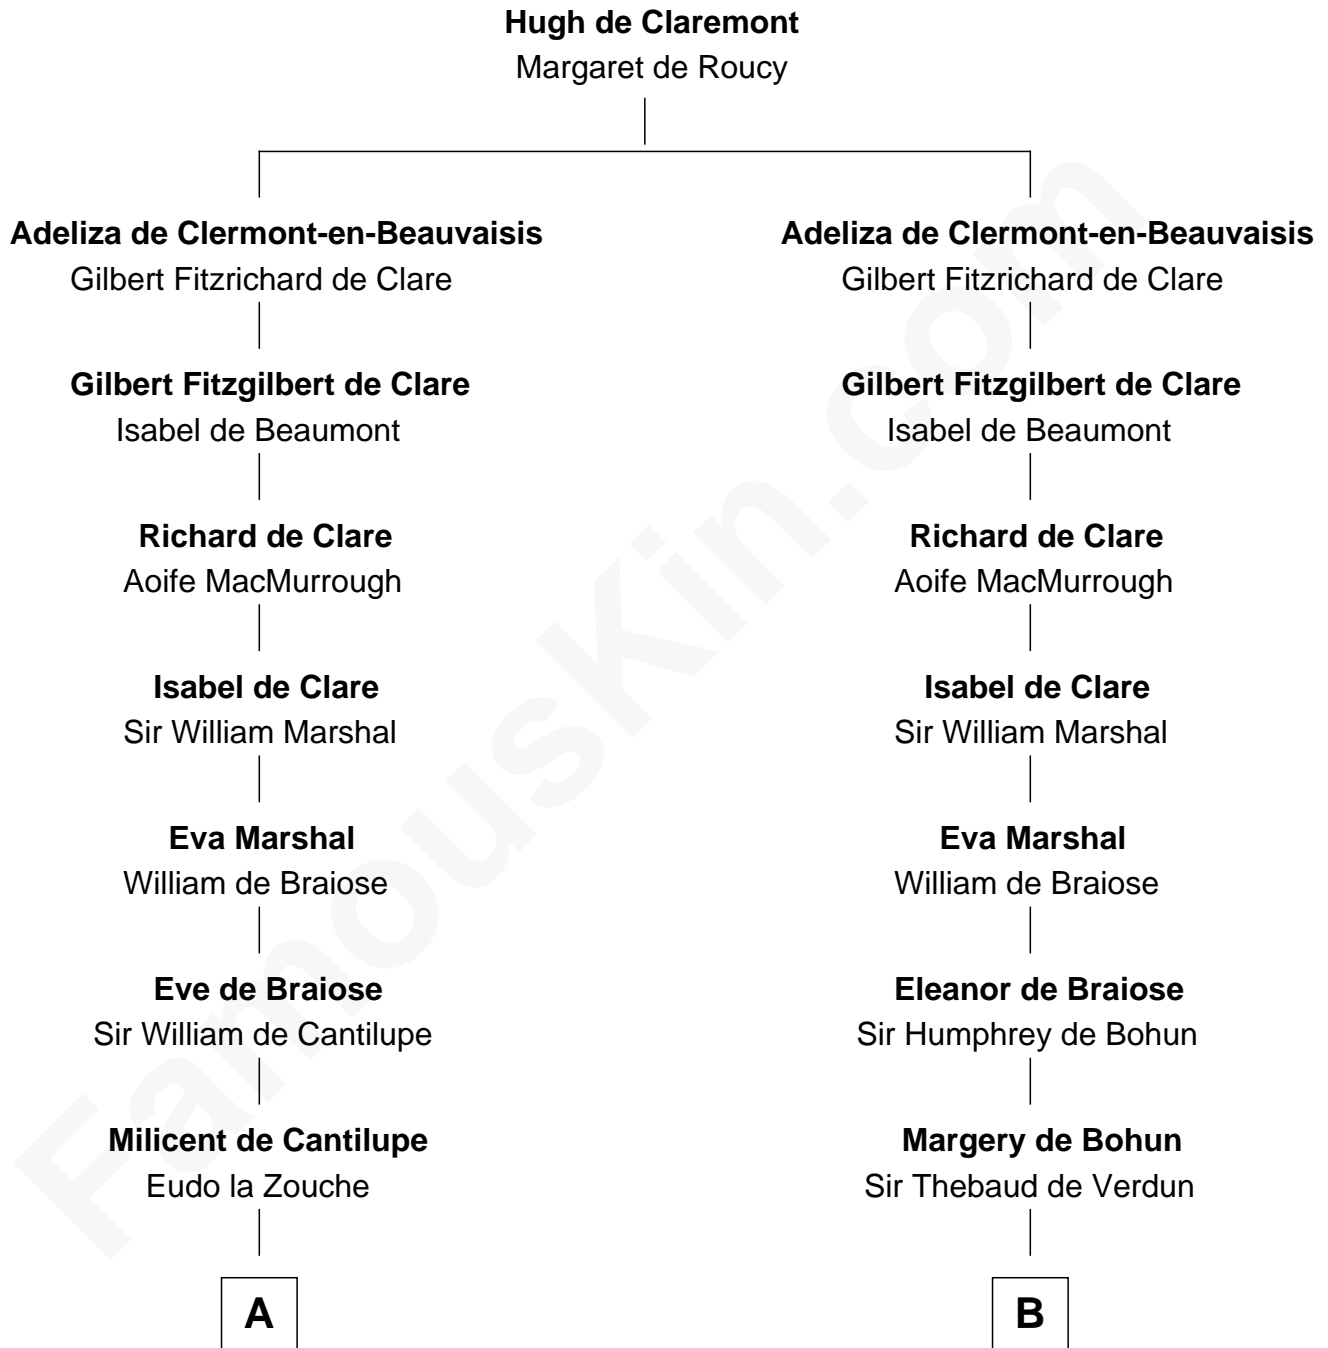

FamousKin.com

Relationship Chart of

John Langdon

Signer of the U.S. Constitution

14th cousin 7 times removed of

Catherine Parr

6th Wife of King Henry VIII

C