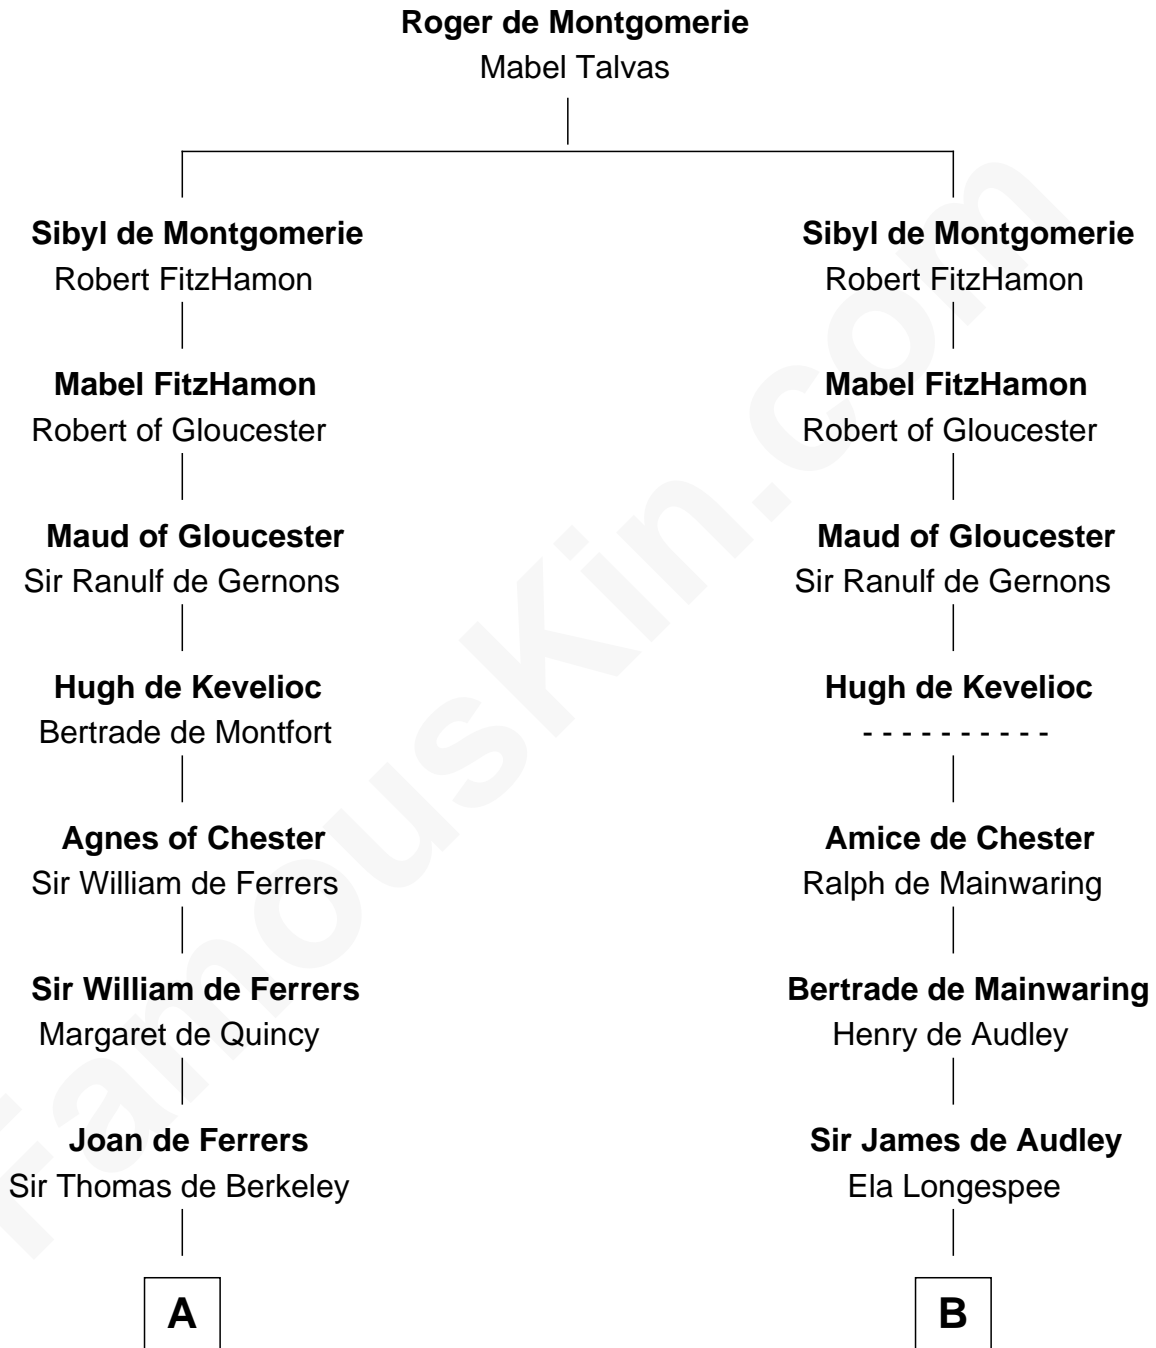

FamousKin.com

Relationship Chart of

John Langdon

Signer of the U.S. Constitution

15th cousin 6 times removed of

Catherine Parr

6th Wife of King Henry VIII

C