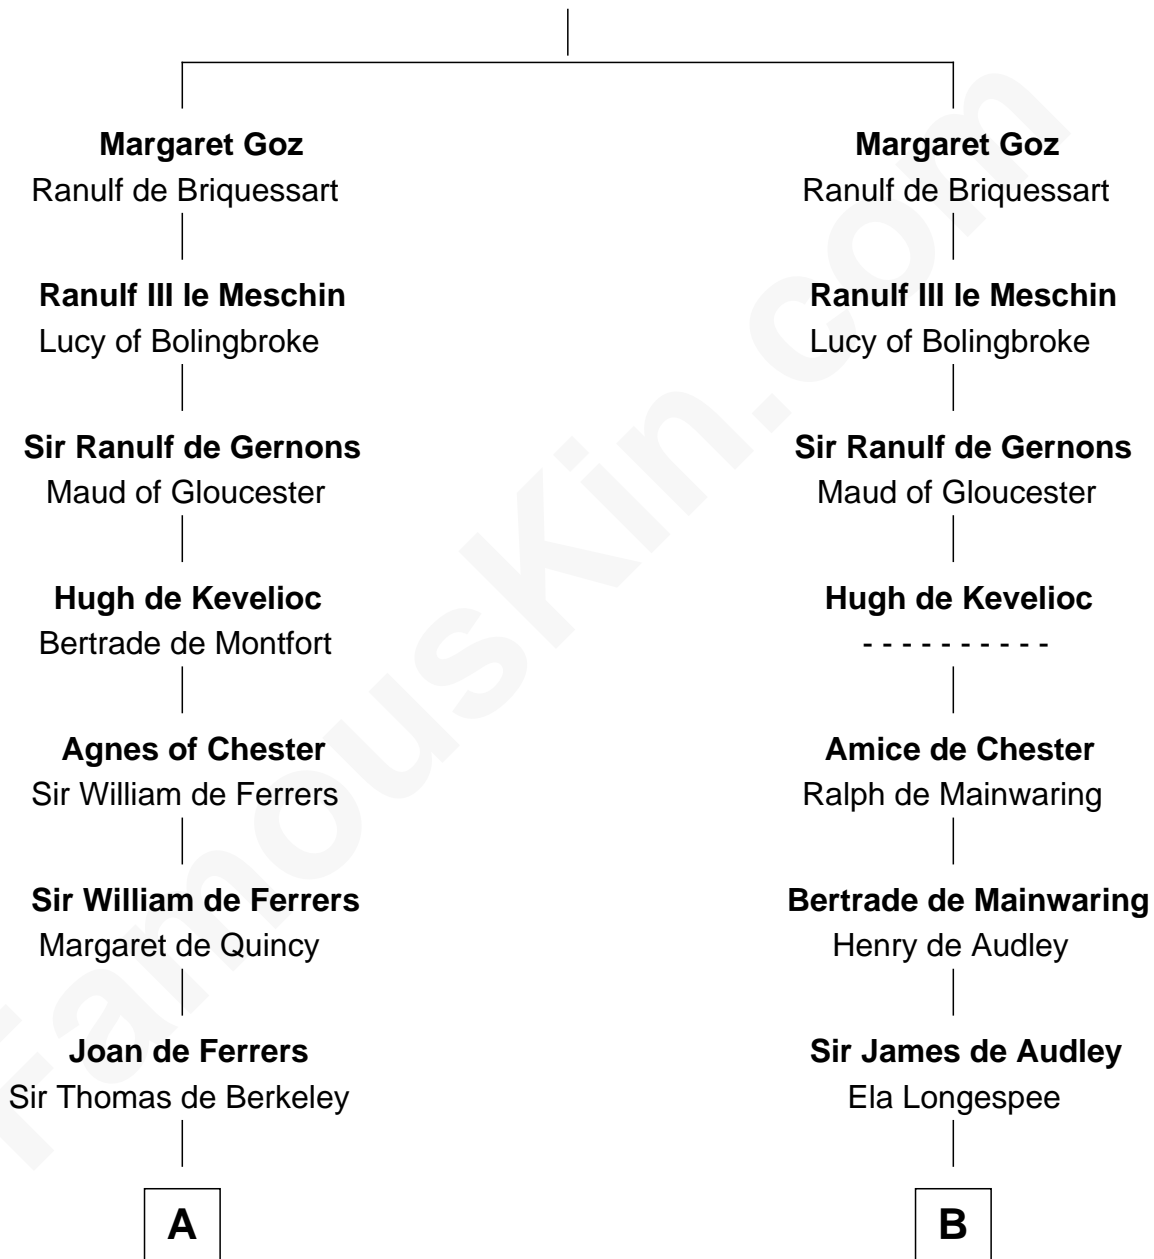

FamousKin.com

Relationship Chart of

John Langdon

Signer of the U.S. Constitution

15th cousin 6 times removed of

Catherine Parr

6th Wife of King Henry VIII

Richard Goz