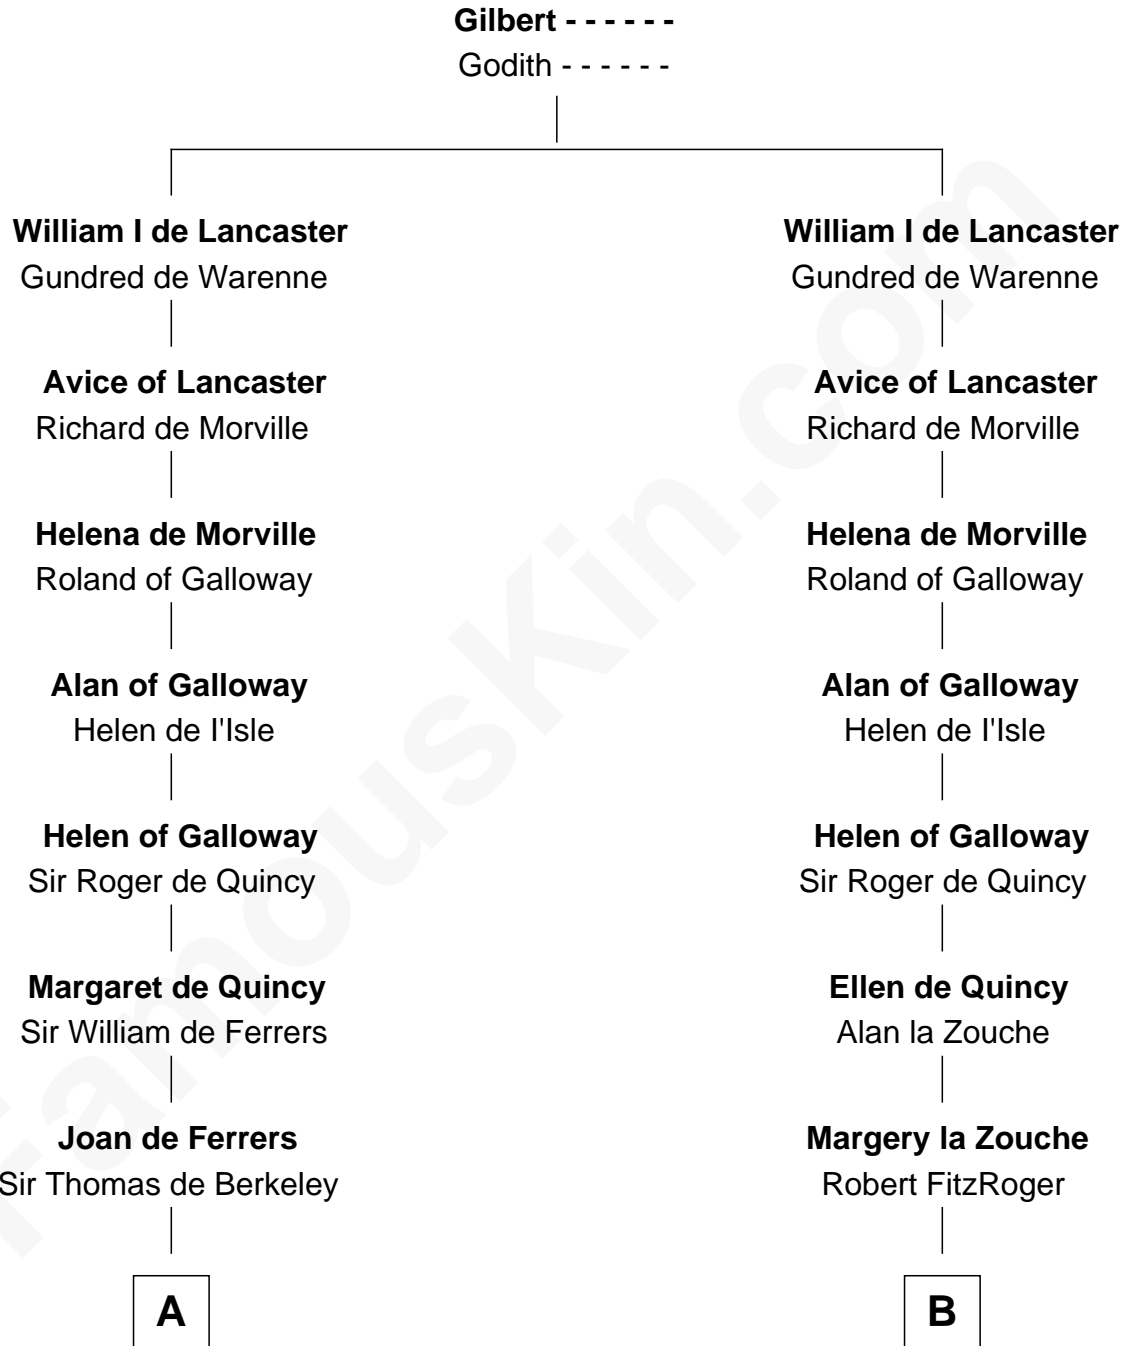

# FamousKin.com Relationship Chart of

**John Langdon**

*Signer of the U.S. Constitution*

15th cousin 6 times removed of

**Catherine Parr**

*6th Wife of King Henry VIII*

**C**

Rev. Samuel Dudley

Elizabeth - - - - -

Elizabeth Dudley

Kinsley Hall

Josiah Hall

Mary Woodbury

Mary Hall

John Langdon

John Langdon