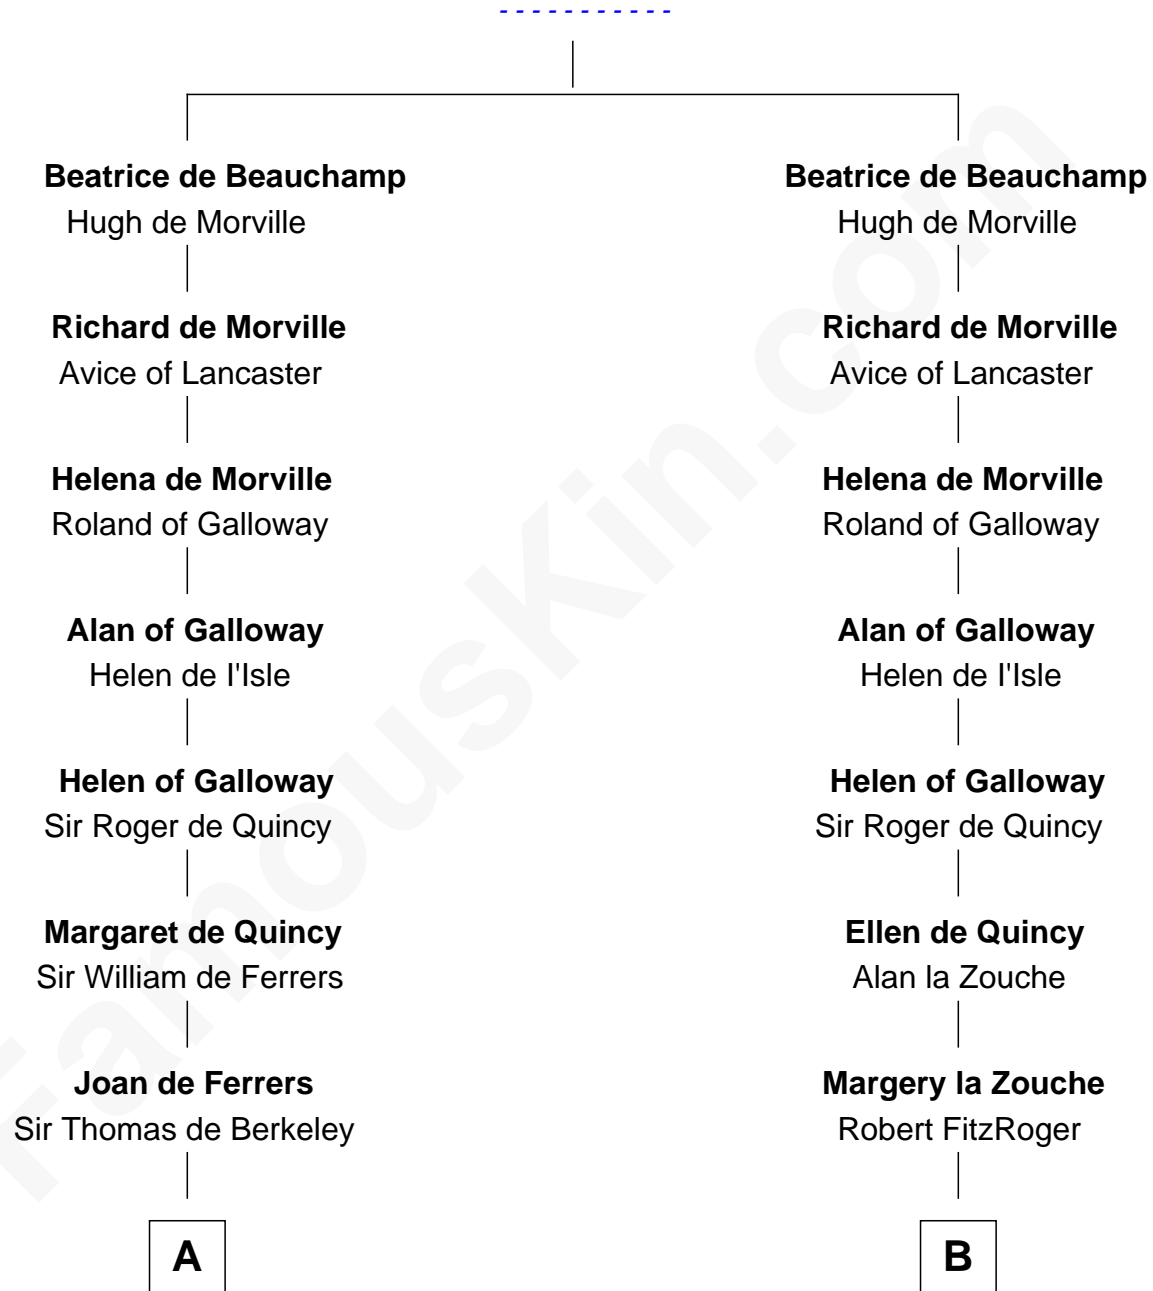

FamousKin.com Relationship Chart of

John Langdon

Signer of the U.S. Constitution

15th cousin 6 times removed of

Catherine Parr

6th Wife of King Henry VIII

Robert de Beauchamp

C