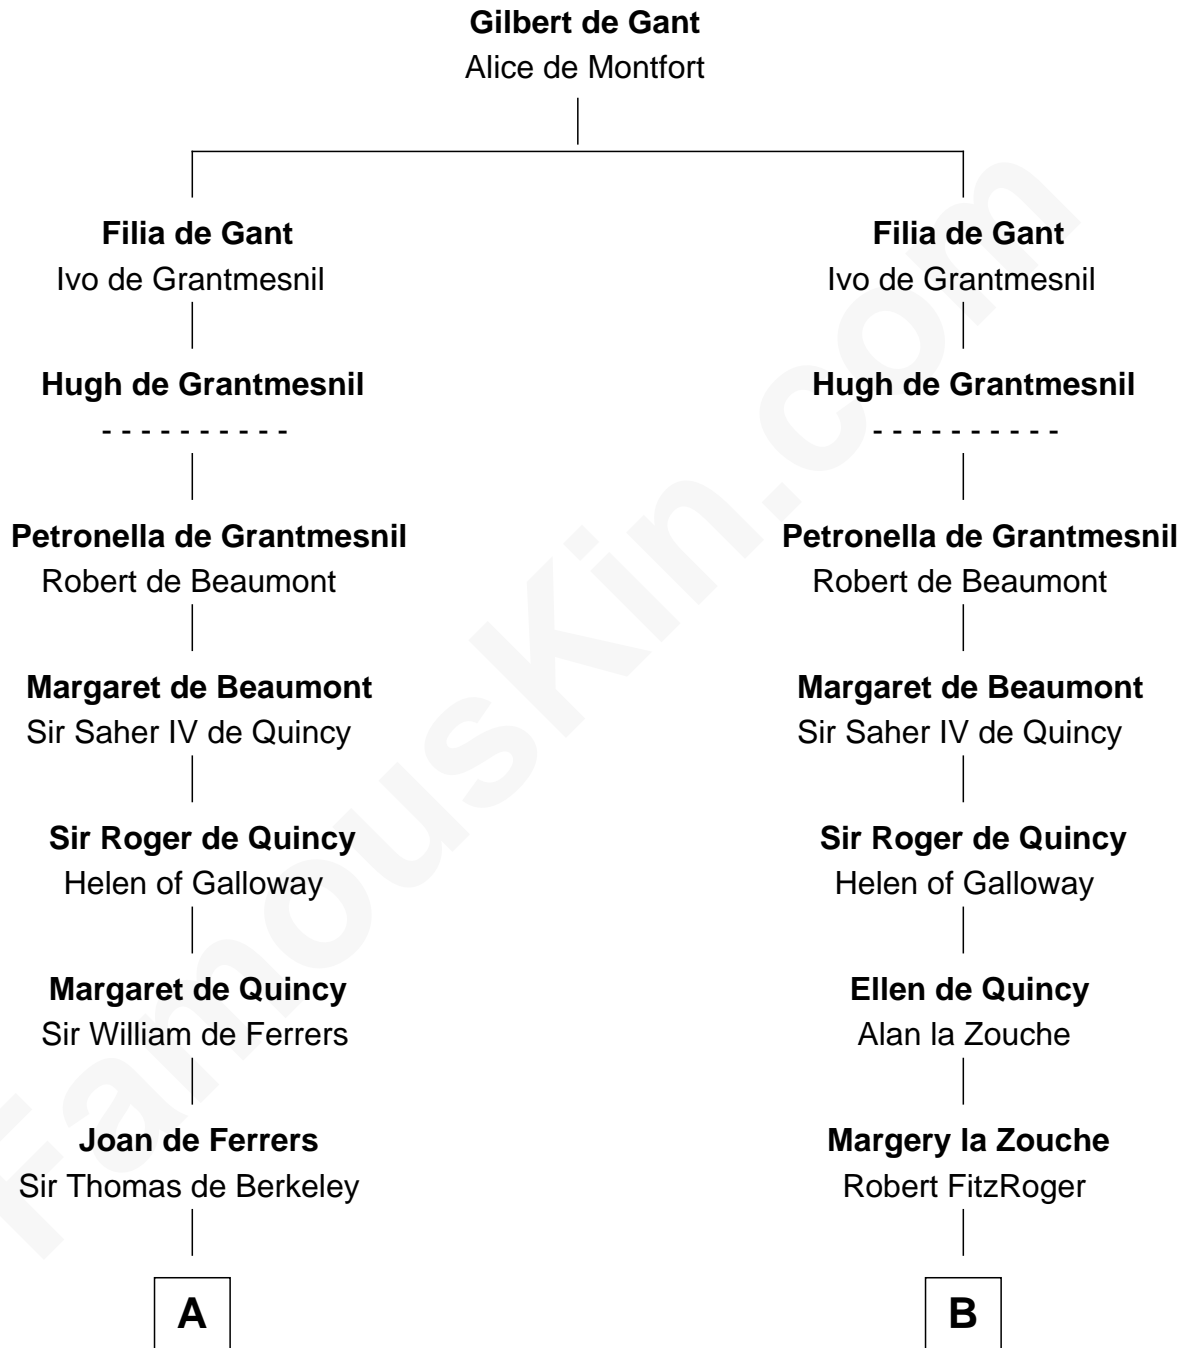

FamousKin.com

Relationship Chart of

John Langdon

Signer of the U.S. Constitution

15th cousin 6 times removed of

Catherine Parr

6th Wife of King Henry VIII

C